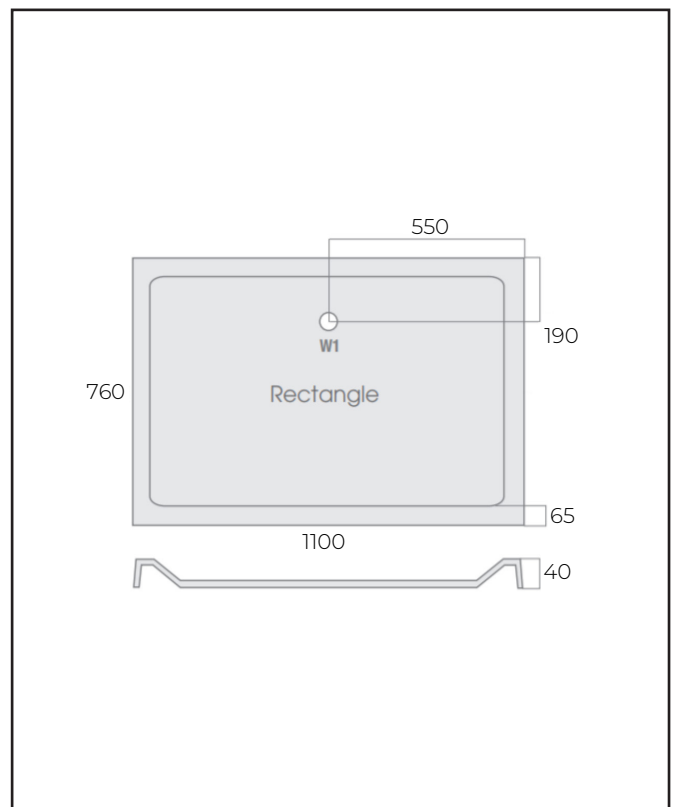

PRODUCT DATA SHEET

Rectangle Shower Tray 1100 X 800 X 40

Product Code: S0015

SCUDO
BEAUTIFUL BATHROOMS

0330 124 7290

sales@scudo.co.uk - www.scudo.co.uk

Scudo is the trading name of Harrison Bathrooms Ltd. Whilst we endeavour to ensure that the product information is accurate we accept no liability for any information given. All images are for illustration purposes only. Product images and specification are subject to change. Measurements are in millimetres and are nominal.

Product Measurements

Product Weight:	27kg
Product Width:	800mm
Product Height:	40mm
Product Depth:	N/A
Product Length:	1100mm

Product Transportation

Barcode:	5060500648367
Country of Origin:	UK
Comodity Code:	3922100000

Primary Packed Measurements

Packaged Weight:	27.5
Packaged Length:	1200mm
Packaged Width:	900mm
Packaged Height:	100mm

Packaging Weight

Card:	N/A
Paper:	N/A
Wood:	N/A
Plastic:	0.508kg

General Information

Construction Material:	Stone Cast ABS Capped
Installation Type:	Floor & Feet Kit Mounted
Colour / Finish:	White

Shower Tray Attributes

Radius:	N/A
Slip Resistant:	No
Waste Included:	No
Profile Type:	Low Profile
Depth:	40mm
Handed:	N/A
Compatible Leg Set:	SO40
Shape:	Rectangle
Waste Size:	90Ø

Compliance DOP

HBDOC049 / HBDOC050