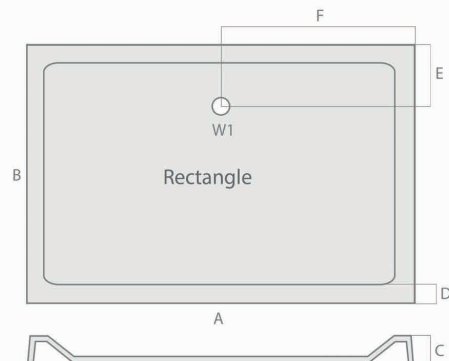

PRODUCT DATA SHEET

Rectangle Shower Tray

Product Code: S0019

SCUDO
BEAUTIFUL BATHROOMS

0330 124 7290

sales@scudo.co.uk - www.scudo.co.uk

Scudo is the trading name of Harrison Bathrooms Ltd. Whilst we endeavour to ensure that the product information is accurate we accept no liability for any information given. All images are for illustration purposes only. Product images and specification are subject to change. Measurement are in millimetres and are nominal.

Product Name	S0019
Product Description	Rectangular Shower Tray 1200 X 800 X 45
Product Transportation	
Barcode	5060500648404
Country of origin	UK
Commodity code	3922100000
Product Measurements	
Product Weight (KG)	30
Product Width (mm)	800
Product Height (mm)	45
Product Depth (mm)	0
Product Length (mm)	1200
Primary Packed Measurements	
Packaged Weight	30
Packed Length	1300
Packed Width	900
Packed Height	100
Packaging Weights	
Card (kg)	0
Paper (kg)	0
Wood (kg)	0
Plastic (kg)	0.002
Compliance DOP	HBDOC049 , HBDOC050

General Information	
Construction Material	Stone cast ABS capped
Installation type	Floor & Feet kit mounted
Colour / Finish	White
Shower Tray Attributes	
Radius	N/a
Slip Resistant	No
Waste Included	No
Profile Type	Low Profile
Depth (mm)	40
Handed	N/a
Compatible Leg Set	SO41
Shape	Rectangle
Waste Size (Ø)	90

Size mm	Waste Position	Waste Size	A	B	C	D	E	F
900 x 700	W1	90	900	700	40	65	190	450
900 x 760	W1	90	900	760	40	65	190	450
900 x 800	W1	90	900	800	40	65	190	450
1000 x 700	W1	90	1000	700	40	65	190	500
1000 x 760	W1	90	1000	760	40	65	190	500
1000 x 800	W1	90	1000	800	40	65	190	500
1000 x 900	W1	90	1000	900	40	65	190	500
1100 x 700	W1	90	1100	700	40	65	190	550
1100 x 760	W1	90	1100	760	40	65	190	550
1100 x 800	W1	90	1100	800	40	65	190	550
1100 x 900	W1	90	1100	900	40	65	190	550
1200 x 700	W1	90	1200	700	40	65	190	600
1200 x 760	W1	90	1200	760	40	65	190	600
1200 x 800	W1	90	1200	800	40	65	190	600
1200 x 900	W1	90	1200	900	40	65	190	600