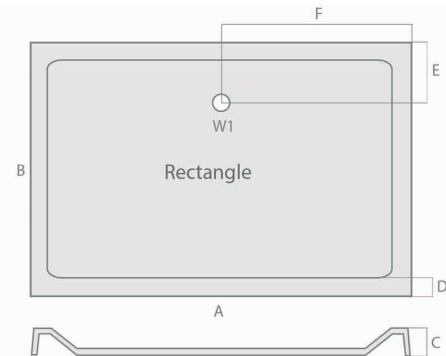

PRODUCT DATA SHEET

Rectangle Shower Tray

Product Code: S0022

SCUDO
BEAUTIFUL BATHROOMS

0330 124 7290

sales@scudo.co.uk - www.scudo.co.uk

Scudo is the trading name of Harrison Bathrooms Ltd. Whilst we endeavour to ensure that the product information is accurate we accept no liability for any information given. All images are for illustration purposes only. Product images and specification are subject to change. Measurement are in millimetres and are nominal.

Product Name	S0022
Product Description	Rectangular Shower Tray 1400 X 900 X 40
Product Transportation	
Barcode	5060500648435
Country of origin	UK
Commodity code	3922100000
Product Measurements	
Product Weight (KG)	39
Product Width (mm)	900
Product Height (mm)	40
Product Depth (mm)	0
Product Length (mm)	1400
Primary Packed Measurements	
Packaged Weight	39
Packed Length	1500
Packed Width	1000
Packed Height	100
Packaging Weights	
Card (kg)	0
Paper (kg)	0
Wood (kg)	0
Plastic (kg)	0
Compliance DOP	HBD0C049 , HBD0C050

Size mm	Waste Position	Waste Size	A	B	C	D	E	F
1400 x 700	W1	90	1400	700	40	65	190	700
1400 x 760	W1	90	1400	760	40	65	190	700
1400 x 800	W1	90	1400	800	40	65	190	700
1400 x 900	W1	90	1400	900	40	65	190	700
1500 x 700	W1	90	1500	700	40	65	190	750
1500 x 760	W1	90	1500	760	40	65	190	750
1500 x 800	W1	90	1500	800	40	65	190	750
1500 x 900	W1	90	1500	900	40	65	190	750
1600 x 700	W1	90	1600	700	40	65	190	800
1600 x 760	W1	90	1600	760	40	65	190	800
1600 x 800	W1	90	1600	800	40	65	190	800
1600 x 900	W1	90	1600	900	40	65	190	800
1650 x 700	W1	90	1650	700	40	65	190	825
1650 x 800	W1	90	1650	800	40	65	190	825
1700 x 700	W1	90	1700	700	40	65	190	850
1700 x 750	W1	90	1700	750	40	65	190	850
1700 x 800	W1	90	1700	800	40	65	190	850
1700 x 900	W1	90	1700	900	40	65	190	850