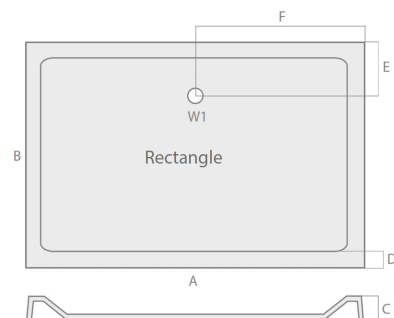

Product Measurements

Product Weight:	42kg
Product Width:	900mm
Product Height:	40mm
Product Depth:	N/A
Product Length:	1500mm

Product Transportation

Barcode:	5060500648442
Country of Origin:	UK
Comodity Code:	3922100000

Primary Packed Measurements

Packaged Weight:	42kg
Packaged Length:	1600mm
Packaged Width:	1000mm
Packaged Height:	100mm

Packaging Weight

Card:	N/A
Paper:	N/A
Wood:	N/A
Plastic:	0.508kg

General Information

Construction Material:	Stone Cast ABS Capped
Installation Type:	Floor & Feet Kit Mounted
Colour / Finish:	White

Shower Tray Attributes

Radius:	N/A
Slip Resistant:	No
Waste Included:	No
Profile Type:	Low Profile
Depth:	40mm
Handed:	N/A
Compatable Leg Set:	S0040
Shape:	Rectangle
Waste Size:	90Ø

Compliance DOP

HBDOC049 / HBDOC050

Size mm	Waste Position	Waste Size	A	B	C	D	E	F
1400 x 700	W1	90	1400	700	40	65	190	700
1400 x 760	W1	90	1400	760	40	65	190	700
1400 x 800	W1	90	1400	800	40	65	190	700
1400 x 900	W1	90	1400	900	40	65	190	700
1500 x 700	W1	90	1500	700	40	65	190	750
1500 x 760	W1	90	1500	760	40	65	190	750
1500 x 800	W1	90	1500	800	40	65	190	750
1500 x 900	W1	90	1500	900	40	65	190	750
1600 x 700	W1	90	1600	700	40	65	190	800
1600 x 760	W1	90	1600	760	40	65	190	800
1600 x 800	W1	90	1600	800	40	65	190	800
1600 x 900	W1	90	1600	900	40	65	190	800
1650 x 700	W1	90	1650	700	40	65	190	825
1650 x 800	W1	90	1650	800	40	65	190	825
1700 x 700	W1	90	1700	700	40	65	190	850
1700 x 750	W1	90	1700	750	40	65	190	850
1700 x 800	W1	90	1700	800	40	65	190	850
1700 x 900	W1	90	1700	900	40	65	190	850