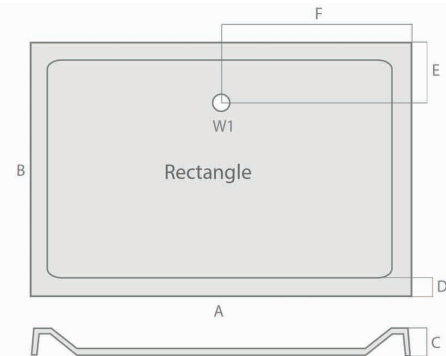

PRODUCT DATA SHEET

Rectangle Shower Tray

Product Code: S0024

SCUDO
BEAUTIFUL BATHROOMS

0330 124 7290

sales@scudo.co.uk - www.scudo.co.uk

Scudo is the trading name of Harrison Bathrooms Ltd. Whilst we endeavour to ensure that the product information is accurate we accept no liability for any information given. All images are for illustration purposes only. Product images and specification are subject to change. Measurement are in millimetres and are nominal.

Product Name	S0024
Product Description	Rectangular Shower Tray 1600 X 800 X 40
Product Transportation	
Barcode	5060500648459
Country of origin	UK
Commodity code	3922100000
Product Measurements	
Product Weight (KG)	44
Product Width (mm)	800
Product Height (mm)	40
Product Depth (mm)	0
Product Length (mm)	1600
Primary Packed Measurements	
Packaged Weight	44
Packed Length	1700
Packed Width	900
Packed Height	100
Packaging Weights	
Card (kg)	0
Paper (kg)	0
Wood (kg)	0
Plastic (kg)	0.02
Compliance DOP	HBD0C049 , HBD0C050

Size mm	Waste Position	Waste Size	A	B	C	D	E	F
1400 x 700	W1	90	1400	700	40	65	190	700
1400 x 760	W1	90	1400	760	40	65	190	700
1400 x 800	W1	90	1400	800	40	65	190	700
1400 x 900	W1	90	1400	900	40	65	190	700
1500 x 700	W1	90	1500	700	40	65	190	750
1500 x 760	W1	90	1500	760	40	65	190	750
1500 x 800	W1	90	1500	800	40	65	190	750
1500 x 900	W1	90	1500	900	40	65	190	750
1600 x 700	W1	90	1600	700	40	65	190	800
1600 x 760	W1	90	1600	760	40	65	190	800
1600 x 800	W1	90	1600	800	40	65	190	800
1600 x 900	W1	90	1600	900	40	65	190	800
1650 x 700	W1	90	1650	700	40	65	190	825
1650 x 800	W1	90	1650	800	40	65	190	825
1700 x 700	W1	90	1700	700	40	65	190	850
1700 x 750	W1	90	1700	750	40	65	190	850
1700 x 800	W1	90	1700	800	40	65	190	850
1700 x 900	W1	90	1700	900	40	65	190	850