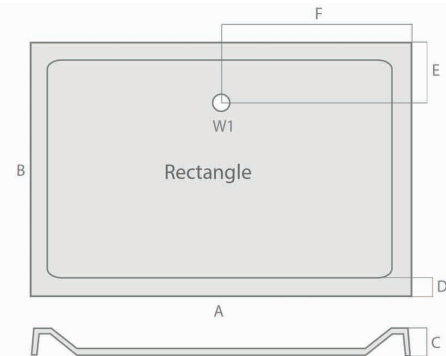

PRODUCT DATA SHEET

Rectangle Shower Tray

Product Code: S0026

SCUDO
BEAUTIFUL BATHROOMS

0330 124 7290

sales@scudo.co.uk - www.scudo.co.uk

Scudo is the trading name of Harrison Bathrooms Ltd. Whilst we endeavour to ensure that the product information is accurate we accept no liability for any information given. All images are for illustration purposes only. Product images and specification are subject to change. Measurement are in millimetres and are nominal.

Product Name	S0026
Product Description	Rectangular Shower Tray 1700 X 800 X 40
Product Transportation	
Barcode	5060500648473
Country of origin	UK
Commodity code	3922100000
Product Measurements	
Product Weight (KG)	42
Product Width (mm)	800
Product Height (mm)	40
Product Depth (mm)	0
Product Length (mm)	1700
Primary Packed Measurements	
Packaged Weight	42
Packed Length	1800
Packed Width	900
Packed Height	100
Packaging Weights	
Card (kg)	0
Paper (kg)	0
Wood (kg)	0
Plastic (kg)	0
Compliance DOP	HBDOC049 , HBDOC050

Size mm	Waste Position	Waste Size	A	B	C	D	E	F
1400 x 700	W1	90	1400	700	40	65	190	700
1400 x 760	W1	90	1400	760	40	65	190	700
1400 x 800	W1	90	1400	800	40	65	190	700
1400 x 900	W1	90	1400	900	40	65	190	700
1500 x 700	W1	90	1500	700	40	65	190	750
1500 x 760	W1	90	1500	760	40	65	190	750
1500 x 800	W1	90	1500	800	40	65	190	750
1500 x 900	W1	90	1500	900	40	65	190	750
1600 x 700	W1	90	1600	700	40	65	190	800
1600 x 760	W1	90	1600	760	40	65	190	800
1600 x 800	W1	90	1600	800	40	65	190	800
1600 x 900	W1	90	1600	900	40	65	190	800
1650 x 700	W1	90	1650	700	40	65	190	825
1650 x 800	W1	90	1650	800	40	65	190	825
1700 x 700	W1	90	1700	700	40	65	190	850
1700 x 750	W1	90	1700	750	40	65	190	850
1700 x 800	W1	90	1700	800	40	65	190	850
1700 x 900	W1	90	1700	900	40	65	190	850