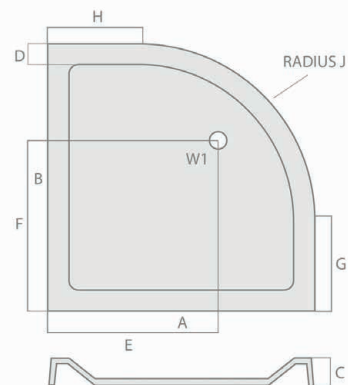

PRODUCT DATA SHEET

Quadrant Shower Tray

Product Code: S0028

SCUDO
BEAUTIFUL BATHROOMS

0330 124 7290

sales@scudo.co.uk - www.scudo.co.uk

Scudo is the trading name of Harrison Bathrooms Ltd. Whilst we endeavour to ensure that the product information is accurate we accept no liability for any information given. All images are for illustration purposes only. Product images and specification are subject to change. Measurement are in millimetres and are nominal.

Product Name	S0028
Product Description	Quadrant Shower Tray 900 X 900 X 40
Product Transportation	
Barcode	5060500648497
Country of origin	UK
Commodity code	3922100000
Product Measurements	
Product Weight (KG)	28
Product Width (mm)	900
Product Height (mm)	40
Product Depth (mm)	0
Product Length (mm)	900
Primary Packed Measurements	
Packaged Weight	28
Packed Length	1000
Packed Width	1000
Packed Height	100
Packaging Weights	
Card (kg)	0
Paper (kg)	0
Wood (kg)	0
Plastic (kg)	0.02
Compliance DOP	HBD0C049 , HBD0C050

General Information	
Construction Material	Stone cast ABS capped
Installation type	Floor & Feet kit mounted
Colour / Finish	White
Shower Tray Attributes	
Radius	550
Slip Resistant	No
Waste Included	No
Profile Type	Low Profile
Depth (mm)	40
Handed	N/a
Compatible Leg Set	SO43
Shape	Quad
Waste Size (Ø)	90

Size mm	Waste Position	Waste Size	A	B	C	D	E	F	G	H	J
800 x 800	W1	90	800	800	40	65	500	500	250	250	550
900 x 900	W1	90	900	900	40	65	600	600	350	350	550
1000 x 1000	W1	90	1000	1000	40	65	700	700	450	450	550