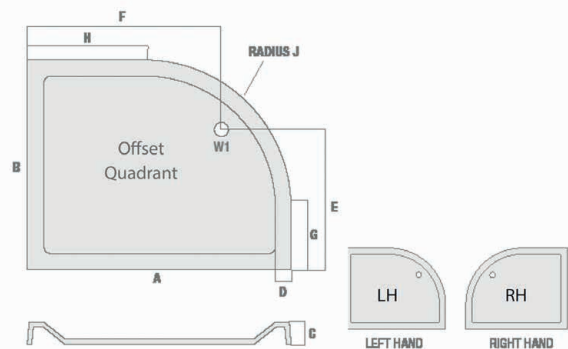

PRODUCT DATA SHEET

Off Set Quadrant Shower Tray

Product Code: S0037

SCUDO
BEAUTIFUL BATHROOMS

0330 124 7290

sales@scudo.co.uk - www.scudo.co.uk

Scudo is the trading name of Harrison Bathrooms Ltd. Whilst we endeavour to ensure that the product information is accurate we accept no liability for any information given. All images are for illustration purposes only. Product images and specification are subject to change. Measurement are in millimetres and are nominal.

Product Name	S0056
Product Description	Offset Quad Shower Tray Rh 900 X 760 X 40
Product Transportation	
Barcode	5060500648763
Country of origin	UK
Commodity code	3922100000
Product Measurements	
Product Weight (KG)	19
Product Width (mm)	760
Product Height (mm)	40
Product Depth (mm)	0
Product Length (mm)	900
Primary Packed Measurements	
Packaged Weight	19
Packed Length	1000
Packed Width	860
Packed Height	100
Packaging Weights	
Card (kg)	0
Paper (kg)	0
Wood (kg)	0
Plastic (kg)	0
Compliance DOP	HBD0C049 , HBD0C050

General Information	
Construction Material	Stone cast ABS capped
Installation type	Floor & Feet kit mounted
Colour / Finish	White
Shower Tray Attributes	
Radius	550
Slip Resistant	No
Waste Included	No
Profile Type	Low Profile
Depth (mm)	40
Handed	Right
Compatible Leg Set	SO43
Shape	Offset Quad
Waste Size (Ø)	90

Size mm	Waste Position	Waste Size	A	B	C	D	E	F	G	H	J
900 x 760	W1	90	900	760	40	65	470	600	210	350	550
900 x 800	W1	90	900	800	40	65	510	600	250	350	550
1000 x 800	W1	90	1000	800	40	65	510	700	250	450	550
1000 x 900	W1	90	1000	900	40	65	610	700	350	450	550
1200 x 800	W1	90	1200	800	40	65	510	900	350	650	550
1200 x 900	W1	90	1200	900	40	65	610	900	350	650	550