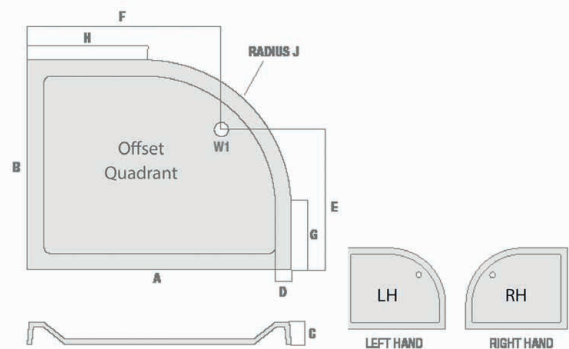

PRODUCT DATA SHEET

Off Set Quadrant Shower Tray

Product Code: S0038

SCUDO
BEAUTIFUL BATHROOMS

0330 124 7290

sales@scudo.co.uk - www.scudo.co.uk

Scudo is the trading name of Harrison Bathrooms Ltd. Whilst we endeavour to ensure that the product information is accurate we accept no liability for any information given. All images are for illustration purposes only. Product images and specification are subject to change. Measurement are in millimetres and are nominal.

Product Name	S0038
Product Description	Offset Quad Shower Tray Lh 1200 X 900 X 40
Product Transportation	
Barcode	5060500648596
Country of origin	UK
Commodity code	3922100000
Product Measurements	
Product Weight (KG)	36
Product Width (mm)	900
Product Height (mm)	40
Product Depth (mm)	0
Product Length (mm)	1200
Primary Packed Measurements	
Packaged Weight	36
Packed Length	1300
Packed Width	1000
Packed Height	100
Packaging Weights	
Card (kg)	0
Paper (kg)	0
Wood (kg)	0
Plastic (kg)	0
Compliance DOP	HBDOC049 , HBDOC050

General Information	
Construction Material	Stone cast ABS capped
Installation type	Floor & Feet kit mounted
Colour / Finish	White
Shower Tray Attributes	
Radius	550
Slip Resistant	No
Waste Included	No
Profile Type	Low Profile
Depth (mm)	40
Handed	Left
Compatible Leg Set	SO43
Shape	Offset Quad
Waste Size (Ø)	90

Size mm	Waste Position	Waste Size	A	B	C	D	E	F	G	H	J
900 x 760	W1	90	900	760	40	65	470	600	210	350	550
900 x 800	W1	90	900	800	40	65	510	600	250	350	550
1000 x 800	W1	90	1000	800	40	65	510	700	250	450	550
1000 x 900	W1	90	1000	900	40	65	610	700	350	450	550
1200 x 800	W1	90	1200	800	40	65	510	900	350	650	550
1200 x 900	W1	90	1200	900	40	65	610	900	350	650	550