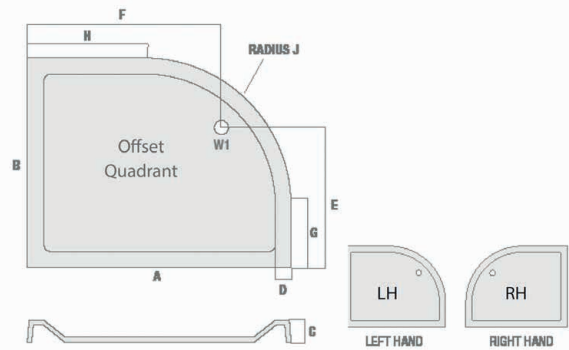

## Off Set Quadrant Shower Tray

Product Code: S0039

**SCUDO**  
BEAUTIFUL BATHROOMS

0330 124 7290

sales@scudo.co.uk - www.scudo.co.uk

Scudo is the trading name of Harrison Bathrooms Ltd. Whilst we endeavour to ensure that the product information is accurate we accept no liability for any information given. All images are for illustration purposes only. Product images and specification are subject to change. Measurement are in millimetres and are nominal.

Product Name	S0039
Product Description	Offset Quad Shower Tray Rh 1200 X 900 X 40
<b>Product Transportation</b>	
Barcode	5060500648602
Contry of origin	UK
Comodity code	3922100000
<b>Product Measurements</b>	
Product Weight (KG)	36
Product Width (mm)	900
Product Height (mm)	40
Product Depth (mm)	0
Product Length (mm)	1200
<b>Primary Packed Measurements</b>	
Packaged Weight	36
Packed Length	1300
Packed Width	1000
Packed Height	100
<b>Packaging Weights</b>	
Card (kg)	0
Paper (kg)	0
Wood (kg)	0
Plastic (kg)	0
Compliance DOP	HBD0C049 , HBD0C050

Size mm	Waste Position	Waste Size	A	B	C	D	E	F	G	H	J
900 x 760	W1	90	900	760	40	65	470	600	210	350	550
900 x 800	W1	90	900	800	40	65	510	600	250	350	550
1000 x 800	W1	90	1000	800	40	65	510	700	250	450	550
1000 x 900	W1	90	1000	900	40	65	610	700	350	450	550
1200 x 800	W1	90	1200	800	40	65	510	900	350	650	550
1200 x 900	W1	90	1200	900	40	65	610	900	350	650	550

## Dimensions

(measurements in mm)