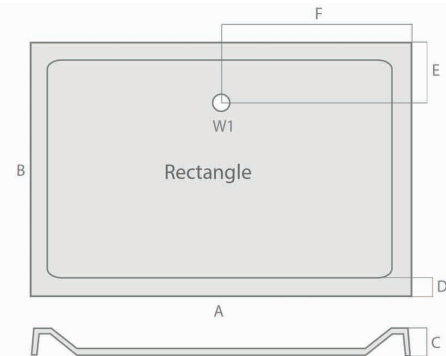

PRODUCT DATA SHEET

Rectangle Shower Tray

Product Code: S0047

SCUDO
BEAUTIFUL BATHROOMS

0330 124 7290

sales@scudo.co.uk - www.scudo.co.uk

Scudo is the trading name of Harrison Bathrooms Ltd. Whilst we endeavour to ensure that the product information is accurate we accept no liability for any information given. All images are for illustration purposes only. Product images and specification are subject to change. Measurement are in millimetres and are nominal.

Product Name	S0047
Product Description	Rectangular Shower Tray 1500 X 700 X 40
Product Transportation	
Barcode	5060500648671
Country of origin	UK
Commodity code	3922100000
Product Measurements	
Product Weight (KG)	33
Product Width (mm)	700
Product Height (mm)	40
Product Depth (mm)	0
Product Length (mm)	1500
Primary Packed Measurements	
Packaged Weight	33
Packed Length	1600
Packed Width	800
Packed Height	100
Packaging Weights	
Card (kg)	0
Paper (kg)	0
Wood (kg)	0
Plastic (kg)	0
Compliance DOP	HBD0C049 , HBD0C050

Size mm	Waste Position	Waste Size	A	B	C	D	E	F
1400 x 700	W1	90	1400	700	40	65	190	700
1400 x 760	W1	90	1400	760	40	65	190	700
1400 x 800	W1	90	1400	800	40	65	190	700
1400 x 900	W1	90	1400	900	40	65	190	700
1500 x 700	W1	90	1500	700	40	65	190	750
1500 x 760	W1	90	1500	760	40	65	190	750
1500 x 800	W1	90	1500	800	40	65	190	750
1500 x 900	W1	90	1500	900	40	65	190	750
1600 x 700	W1	90	1600	700	40	65	190	800
1600 x 760	W1	90	1600	760	40	65	190	800
1600 x 800	W1	90	1600	800	40	65	190	800
1600 x 900	W1	90	1600	900	40	65	190	800
1650 x 700	W1	90	1650	700	40	65	190	825
1650 x 800	W1	90	1650	800	40	65	190	825
1700 x 700	W1	90	1700	700	40	65	190	850
1700 x 750	W1	90	1700	750	40	65	190	850
1700 x 800	W1	90	1700	800	40	65	190	850
1700 x 900	W1	90	1700	900	40	65	190	850