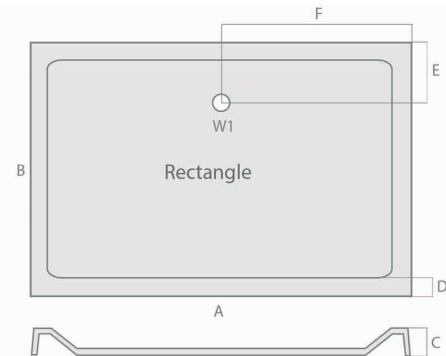

PRODUCT DATA SHEET

Rectangle Shower Tray

Product Code: S0048

SCUDO
BEAUTIFUL BATHROOMS

0330 124 7290

sales@scudo.co.uk - www.scudo.co.uk

Scudo is the trading name of Harrison Bathrooms Ltd. Whilst we endeavour to ensure that the product information is accurate we accept no liability for any information given. All images are for illustration purposes only. Product images and specification are subject to change. Measurement are in millimetres and are nominal.

Product Name	S0048
Product Description	Rectangular Shower Tray 1500 X 760 X 40
Product Transportation	
Barcode	5060500648688
Country of origin	UK
Commodity code	3922100000
Product Measurements	
Product Weight (KG)	35
Product Width (mm)	760
Product Height (mm)	40
Product Depth (mm)	0
Product Length (mm)	1500
Primary Packed Measurements	
Packaged Weight	35
Packed Length	1600
Packed Width	860
Packed Height	100
Packaging Weights	
Card (kg)	0
Paper (kg)	0
Wood (kg)	0
Plastic (kg)	0.05
Compliance DOP	HBD0C049 , HBD0C050

Size mm	Waste Position	Waste Size	A	B	C	D	E	F
1400 x 700	W1	90	1400	700	40	65	190	700
1400 x 760	W1	90	1400	760	40	65	190	700
1400 x 800	W1	90	1400	800	40	65	190	700
1400 x 900	W1	90	1400	900	40	65	190	700
1500 x 700	W1	90	1500	700	40	65	190	750
1500 x 760	W1	90	1500	760	40	65	190	750
1500 x 800	W1	90	1500	800	40	65	190	750
1500 x 900	W1	90	1500	900	40	65	190	750
1600 x 700	W1	90	1600	700	40	65	190	800
1600 x 760	W1	90	1600	760	40	65	190	800
1600 x 800	W1	90	1600	800	40	65	190	800
1600 x 900	W1	90	1600	900	40	65	190	800
1650 x 700	W1	90	1650	700	40	65	190	825
1650 x 800	W1	90	1650	800	40	65	190	825
1700 x 700	W1	90	1700	700	40	65	190	850
1700 x 750	W1	90	1700	750	40	65	190	850
1700 x 800	W1	90	1700	800	40	65	190	850
1700 x 900	W1	90	1700	900	40	65	190	850