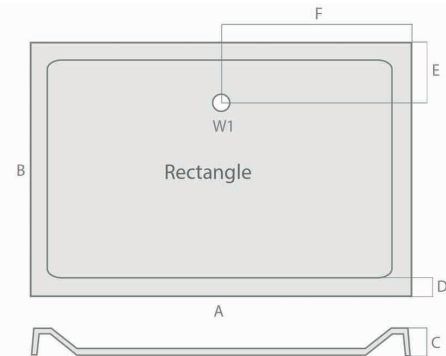

## Rectangle Shower Tray

Product Code: S0050

**SCUDO**  
BEAUTIFUL BATHROOMS

0330 124 7290

sales@scudo.co.uk - www.scudo.co.uk

Scudo is the trading name of Harrison Bathrooms Ltd. Whilst we endeavour to ensure that the product information is accurate we accept no liability for any information given. All images are for illustration purposes only. Product images and specification are subject to change. Measurement are in millimetres and are nominal.

Product Name	S0050
Product Description	Rectangular Shower Tray 1600 X 700 X 40
<b>Product Transportation</b>	
Barcode	5060500648701
Country of origin	UK
Commodity code	3922100000
<b>Product Measurements</b>	
Product Weight (KG)	37
Product Width (mm)	700
Product Height (mm)	40
Product Depth (mm)	0
Product Length (mm)	1600
<b>Primary Packed Measurements</b>	
Packaged Weight	37
Packed Length	1700
Packed Width	800
Packed Height	100
<b>Packaging Weights</b>	
Card (kg)	0
Paper (kg)	0
Wood (kg)	0
Plastic (kg)	0
Compliance DOP	HBD0C049 , HBD0C050

Size mm	Waste Position	Waste Size	A	B	C	D	E	F
1400 x 700	W1	90	1400	700	40	65	190	700
1400 x 760	W1	90	1400	760	40	65	190	700
1400 x 800	W1	90	1400	800	40	65	190	700
1400 x 900	W1	90	1400	900	40	65	190	700
1500 x 700	W1	90	1500	700	40	65	190	750
1500 x 760	W1	90	1500	760	40	65	190	750
1500 x 800	W1	90	1500	800	40	65	190	750
1500 x 900	W1	90	1500	900	40	65	190	750
1600 x 700	W1	90	1600	700	40	65	190	800
1600 x 760	W1	90	1600	760	40	65	190	800
1600 x 800	W1	90	1600	800	40	65	190	800
1600 x 900	W1	90	1600	900	40	65	190	800
1650 x 700	W1	90	1650	700	40	65	190	825
1650 x 800	W1	90	1650	800	40	65	190	825
1700 x 700	W1	90	1700	700	40	65	190	850
1700 x 750	W1	90	1700	750	40	65	190	850
1700 x 800	W1	90	1700	800	40	65	190	850
1700 x 900	W1	90	1700	900	40	65	190	850

## Dimensions

(measurements in mm)