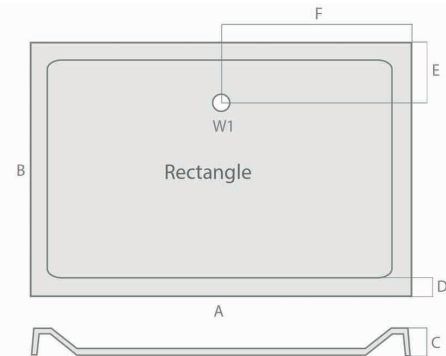

PRODUCT DATA SHEET

Rectangle Shower Tray

Product Code: S0051

SCUDO
BEAUTIFUL BATHROOMS

0330 124 7290

sales@scudo.co.uk - www.scudo.co.uk

Scudo is the trading name of Harrison Bathrooms Ltd. Whilst we endeavour to ensure that the product information is accurate we accept no liability for any information given. All images are for illustration purposes only. Product images and specification are subject to change. Measurement are in millimetres and are nominal.

Product Name	S0051
Product Description	Rectangular Shower Tray 1600 X 760 X 40
Product Transportation	
Barcode	5060500648718
Country of origin	UK
Commodity code	3922100000
Product Measurements	
Product Weight (KG)	38
Product Width (mm)	760
Product Height (mm)	40
Product Depth (mm)	0
Product Length (mm)	1600
Primary Packed Measurements	
Packaged Weight	38
Packed Length	1700
Packed Width	860
Packed Height	100
Packaging Weights	
Card (kg)	0
Paper (kg)	0
Wood (kg)	0
Plastic (kg)	0
Compliance DOP	HBDOC049 , HBDOC050

Size mm	Waste Position	Waste Size	A	B	C	D	E	F
1400 x 700	W1	90	1400	700	40	65	190	700
1400 x 760	W1	90	1400	760	40	65	190	700
1400 x 800	W1	90	1400	800	40	65	190	700
1400 x 900	W1	90	1400	900	40	65	190	700
1500 x 700	W1	90	1500	700	40	65	190	750
1500 x 760	W1	90	1500	760	40	65	190	750
1500 x 800	W1	90	1500	800	40	65	190	750
1500 x 900	W1	90	1500	900	40	65	190	750
1600 x 700	W1	90	1600	700	40	65	190	800
1600 x 760	W1	90	1600	760	40	65	190	800
1600 x 800	W1	90	1600	800	40	65	190	800
1600 x 900	W1	90	1600	900	40	65	190	800
1650 x 700	W1	90	1650	700	40	65	190	825
1650 x 800	W1	90	1650	800	40	65	190	825
1700 x 700	W1	90	1700	700	40	65	190	850
1700 x 750	W1	90	1700	750	40	65	190	850
1700 x 800	W1	90	1700	800	40	65	190	850
1700 x 900	W1	90	1700	900	40	65	190	850