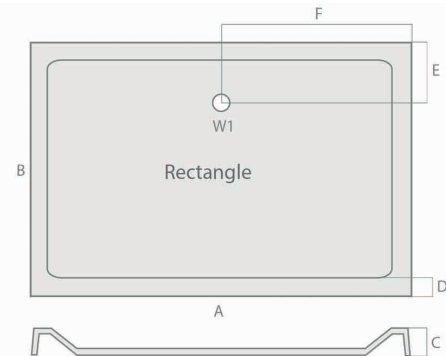

PRODUCT DATA SHEET

Rectangle Shower Tray

Product Code: S0053

SCUDO
BEAUTIFUL BATHROOMS

0330 124 7290

sales@scudo.co.uk - www.scudo.co.uk

Scudo is the trading name of Harrison Bathrooms Ltd. Whilst we endeavour to ensure that the product information is accurate we accept no liability for any information given. All images are for illustration purposes only. Product images and specification are subject to change. Measurement are in millimetres and are nominal.

Product Name	S0053
Product Description	Rectangular Shower Tray 1700 X 760 X 40
Product Transportation	
Barcode	5060500648732
Country of origin	UK
Commodity code	3922100000
Product Measurements	
Product Weight (KG)	40
Product Width (mm)	760
Product Height (mm)	40
Product Depth (mm)	0
Product Length (mm)	1700
Primary Packed Measurements	
Packaged Weight	40
Packed Length	1800
Packed Width	860
Packed Height	100
Packaging Weights	
Card (kg)	0
Paper (kg)	0
Wood (kg)	0
Plastic (kg)	0
Compliance DOP	HBDOC049 , HBDOC050

Size mm	Waste Position	Waste Size	A	B	C	D	E	F
1400 x 700	W1	90	1400	700	40	65	190	700
1400 x 760	W1	90	1400	760	40	65	190	700
1400 x 800	W1	90	1400	800	40	65	190	700
1400 x 900	W1	90	1400	900	40	65	190	700
1500 x 700	W1	90	1500	700	40	65	190	750
1500 x 760	W1	90	1500	760	40	65	190	750
1500 x 800	W1	90	1500	800	40	65	190	750
1500 x 900	W1	90	1500	900	40	65	190	750
1600 x 700	W1	90	1600	700	40	65	190	800
1600 x 760	W1	90	1600	760	40	65	190	800
1600 x 800	W1	90	1600	800	40	65	190	800
1600 x 900	W1	90	1600	900	40	65	190	800
1650 x 700	W1	90	1650	700	40	65	190	825
1650 x 800	W1	90	1650	800	40	65	190	825
1700 x 700	W1	90	1700	700	40	65	190	850
1700 x 750	W1	90	1700	750	40	65	190	850
1700 x 800	W1	90	1700	800	40	65	190	850
1700 x 900	W1	90	1700	900	40	65	190	850