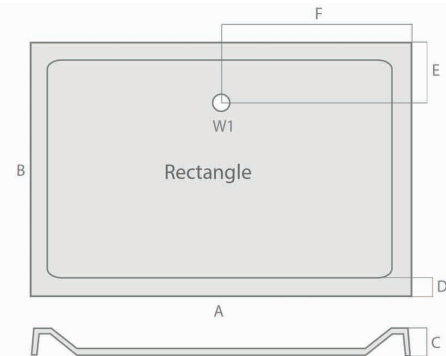

PRODUCT DATA SHEET

Rectangle Shower Tray

Product Code: S0054

SCUDO
BEAUTIFUL BATHROOMS

0330 124 7290

sales@scudo.co.uk - www.scudo.co.uk

Scudo is the trading name of Harrison Bathrooms Ltd. Whilst we endeavour to ensure that the product information is accurate we accept no liability for any information given. All images are for illustration purposes only. Product images and specification are subject to change. Measurement are in millimetres and are nominal.

Product Name	S0026
Product Description	Rectangular Shower Tray 1700 X 800 X 40
Product Transportation	
Barcode	5060500648473
Country of origin	UK
Commodity code	3922100000
Product Measurements	
Product Weight (KG)	42
Product Width (mm)	800
Product Height (mm)	40
Product Depth (mm)	0
Product Length (mm)	1700
Primary Packed Measurements	
Packaged Weight	42
Packed Length	1800
Packed Width	900
Packed Height	100
Packaging Weights	
Card (kg)	0
Paper (kg)	0
Wood (kg)	0
Plastic (kg)	0
Compliance DOP	HBD0C049 , HBD0C050

Size mm	Waste Position	Waste Size	A	B	C	D	E	F
1400 x 700	W1	90	1400	700	40	65	190	700
1400 x 760	W1	90	1400	760	40	65	190	700
1400 x 800	W1	90	1400	800	40	65	190	700
1400 x 900	W1	90	1400	900	40	65	190	700
1500 x 700	W1	90	1500	700	40	65	190	750
1500 x 760	W1	90	1500	760	40	65	190	750
1500 x 800	W1	90	1500	800	40	65	190	750
1500 x 900	W1	90	1500	900	40	65	190	750
1600 x 700	W1	90	1600	700	40	65	190	800
1600 x 760	W1	90	1600	760	40	65	190	800
1600 x 800	W1	90	1600	800	40	65	190	800
1600 x 900	W1	90	1600	900	40	65	190	800
1650 x 700	W1	90	1650	700	40	65	190	825
1650 x 800	W1	90	1650	800	40	65	190	825
1700 x 700	W1	90	1700	700	40	65	190	850
1700 x 750	W1	90	1700	750	40	65	190	850
1700 x 800	W1	90	1700	800	40	65	190	850
1700 x 900	W1	90	1700	900	40	65	190	850