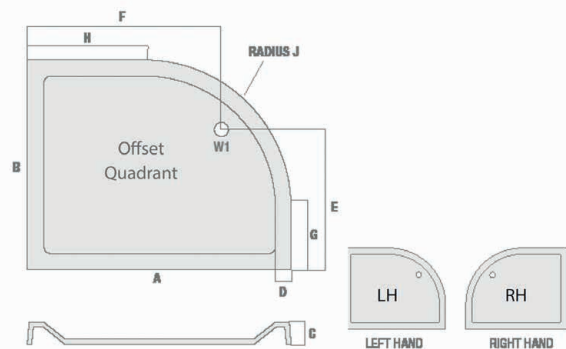

## Off Set Quadrant Shower Tray

Product Code: S0056

**SCUDO**  
BEAUTIFUL BATHROOMS

0330 124 7290

sales@scudo.co.uk - www.scudo.co.uk

Scudo is the trading name of Harrison Bathrooms Ltd. Whilst we endeavour to ensure that the product information is accurate we accept no liability for any information given. All images are for illustration purposes only. Product images and specification are subject to change. Measurement are in millimetres and are nominal.

Product Name	S0056
Product Description	Offset Quad Shower Tray Rh 900 X 760 X 40
Product Transportation	
Barcode	5060500648763
Contry of origin	UK
Comodity code	3922100000
Product Measurements	
Product Weight (KG)	19
Product Width (mm)	760
Product Height (mm)	40
Product Depth (mm)	0
Product Length (mm)	900
Primary Packed Measurements	
Packaged Weight	19
Packed Length	1000
Packed Width	860
Packed Height	100
Packaging Weights	
Card (kg)	0
Paper (kg)	0
Wood (kg)	0
Plastic (kg)	0
Compliance DOP	HBD0C049 , HBD0C050

Size mm	Waste Position	Waste Size	A	B	C	D	E	F	G	H	J
900 x 760	W1	90	900	760	40	65	470	600	210	350	550
900 x 800	W1	90	900	800	40	65	510	600	250	350	550
1000 x 800	W1	90	1000	800	40	65	510	700	250	450	550
1000 x 900	W1	90	1000	900	40	65	610	700	350	450	550
1200 x 800	W1	90	1200	800	40	65	510	900	350	650	550
1200 x 900	W1	90	1200	900	40	65	610	900	350	650	550

## Dimensions

(measurements in mm)