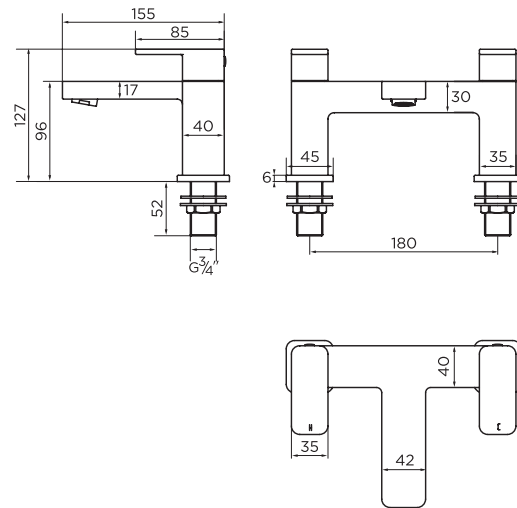

ADDITIONAL INFORMATION

- Matt Black finish
- 3 year guarantee

WORKING PRESSURES (bar)

Min Pressure	Max Pressure	Best Performance
0.2	10	3

FLOW RATES (litres per minute)

0.5 Bar	1 Bar	3 Bar
8.3	11.2	19.5

niagara