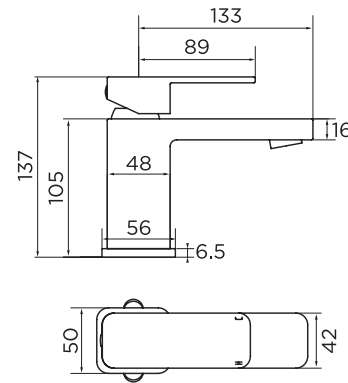

ADDITIONAL INFORMATION

- Matt Black finish
- Click-Clack waste
- Flexible inlets
- 3 year guarantee

WORKING PRESSURES (bar)

Min Pressure	Max Pressure	Best Performance
0.2	10	3

FLOW RATES (litres per minute)

0.5 Bar	1 Bar	3 Bar
4.5	6.6	11.6

niagara