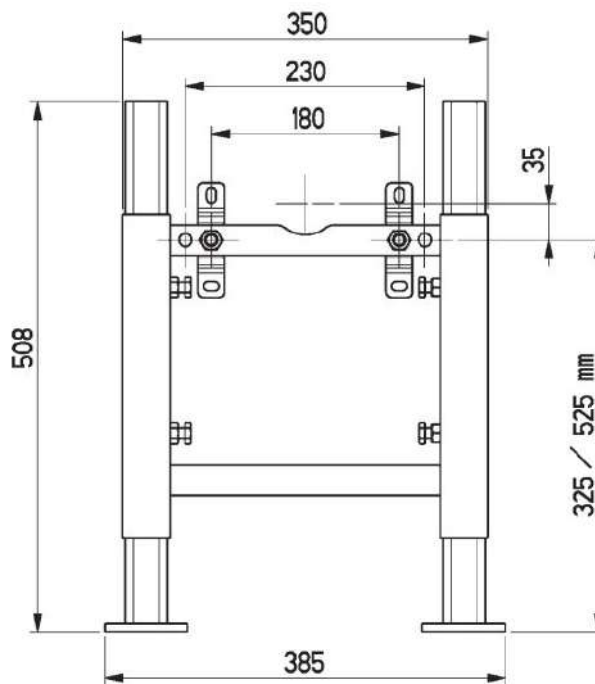

Sales Code: S4WHF

Description: Standard Wall Hung Frame

Product Dimensions

Length (mm):	
Width (mm):	0
Height (mm):	0
Depth (mm):	0
Nett Weight (kg):	10.5

Packaging Dimensions

Height (mm):	195
Width (mm):	510
Depth (mm):	850
Gross Weight (kg):	10.5

Packaging Data

Box Colour:	Brown Cardboard Box
Box Qty:	0
Label Size:	0 x 0
Label Colour:	White Label
Label Qty:	0

Outer Box Dimensions (If Applicable)

Height (mm):	0
Width (mm):	0
Length (mm):	
Depth (mm):	
Gross Weight (kg):	0
Barcode:	5055275805305

Product Details

Country of Origin:	United Kingdom
Fitting Instruction:	Yes
CE & UKCA:	No
Product Material:	
Heating Element Wattage:	
Colour/Finish:	
Product Diameter:	
Connection Size:	