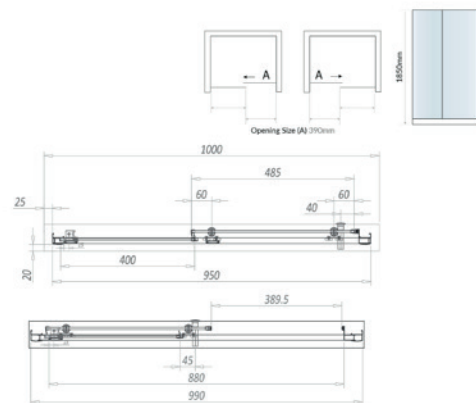

PRODUCT DATA SHEET

Brushed Brass Sliding Door

Product Code: S6-BBGLASS015

Product Name	S6-BBGLASS015
Product Description	Brushed Brass 6mm 1000mm Sliding Door (1900mm)
Product Transportation	
Barcode	5060964935737
Country of origin	CH
Commodity code	7610909095
Product Measurements	
Product Weight (KG)	31.00
Product Width (mm)	1190
Product Height (mm)	1900
Product Depth (mm)	6
Product Length (mm)	N/a
Primary Packed Measurements	
Packaged Weight	34.5
Packed Length	2000
Packed Width	535
Packed Height	80
Packaging Weights	
Card (kg)	2.69
Paper (kg)	0.012
Wood (kg)	N/a
Plastic (kg)	0.0296
Compliance DOP	N/a

General Information	
Construction Material	Aluminium, Glass
Installation type	Wall Mounted
Colour / Finish	Brushed Brass, Clear Glass
Enclosure Attributes	
Adjustment	950-990
Toughened Glass	Yes
Aqua-Shield (easy clean)	Yes
Hinge Type	Slider
Door Type	Single Door
Frame Type	Framed
Glass Type	Clear
Radius	N/a
Entry Width	390
Door in swing (°)	N/a
Door Out Swing (°)	N/a
Enclosure Shape	Rectangle
Glass Thickness (mm)	Fixed 5mm, Moving 6mm
Profile Finish / Colour	Brushed Brass
Profile Material	Aluminium

Dimensions

(measurements in mm)

LIFETIME GUARANTEE

We are confident in our products and we want our customer to be, we proudly give a lifetime guarantee on our taps and showers, further details can be found on our website