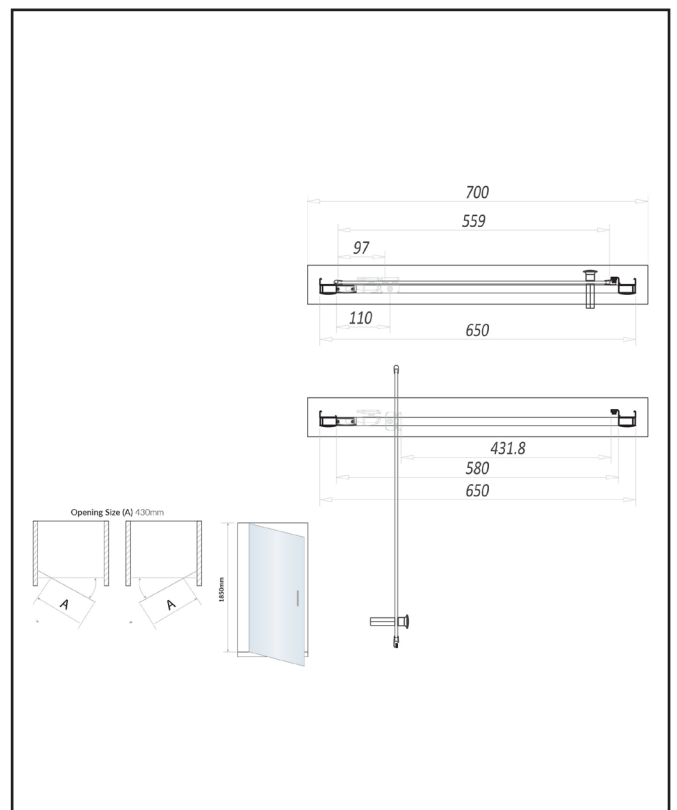

PRODUCT DATA SHEET

S6 Pivot Door 700mm

Product Code: S6-GLASS017

Product Measurements

| | |
|-----------------|--------|
| Product Weight: | 18kg |
| Product Width: | 690mm |
| Product Height: | 1850mm |
| Product Depth: | 6mm |
| Product Length: | N/A |

Product Transportation

| | |
|--------------------|---------------|
| Barcode: | 5060500647278 |
| Country of Origin: | China |
| Comodity Code: | 7610909095 |

Primary Packed Measurements

| | |
|------------------|--------|
| Packaged Weight: | 22.7kg |
| Packaged Length: | 1930mm |
| Packaged Width: | 680mm |
| Packaged Height: | 55mm |

Enclosure Attributes

| | |
|------------------------|-------------|
| Adjustment: | 650-690mm |
| Aqua-Shield: | Yes |
| Hinge Type: | Pivot |
| Door Type: | Single Door |
| Frame Type: | Framed |
| Glass Type: | Clear |
| Radius: | N/A |
| Entry Width: | 430mm |
| Door In Swing: | 97mm |
| Door Out Swing: | 462mm |
| Enclosure Shape: | Rectangular |
| Glass Thickness: | 6mm |
| Profile Finish/Colour: | Chrome |
| Profile Material: | Aluminium |

Compliance DOP

HBDOC005 / HBDOC006

SCUDO
BEAUTIFUL BATHROOMS

0330 124 7290

sales@scudo.co.uk - www.scudo.co.uk

Scudo is the trading name of Harrison Bathrooms Ltd. Whilst we endeavour to ensure that the product information is accurate we accept no liability for any information given. All images are for illustration purposes only. Product images and specification are subject to change. Measurement are in millimetres and are nominal.