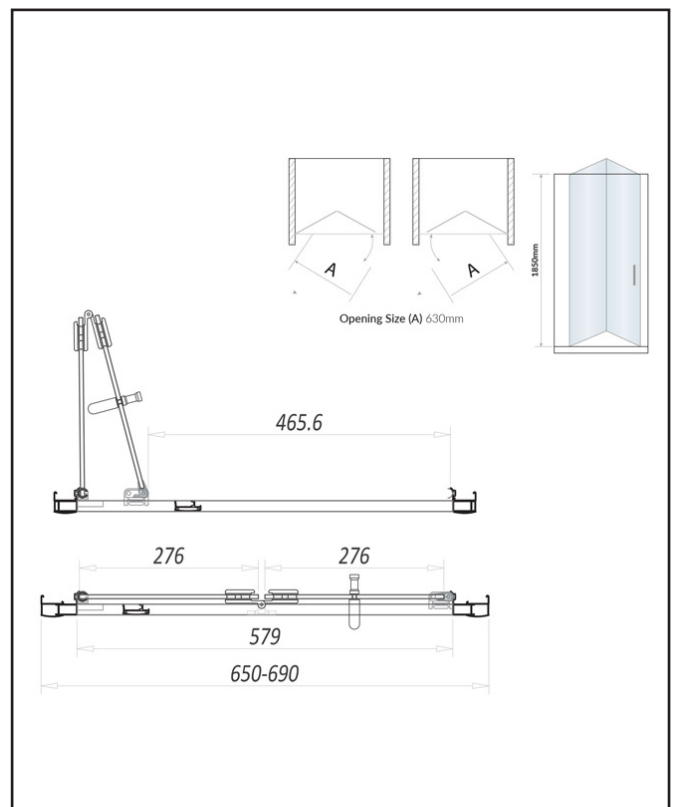

PRODUCT DATA SHEET

S6 Bifold Semi Frameless Door 700mm

Product Code: S6-GLASS021

Product Measurements

Product Weight:	18.9kg
Product Width:	690mm
Product Height:	1850mm
Product Depth:	6mm
Product Length:	N/A

Product Transportation

Barcode:	5060500647315
Country of Origin:	China
Comodity Code:	7610909095

Primary Packed Measurements

Packaged Weight:	21.4kg
Packaged Length:	1930mm
Packaged Width:	680mm
Packaged Height:	55mm

Packaging Weight

Card:	2.589kg
Paper:	N/A
Wood:	N/A
Plastic:	N/A

General Information

Construction Material:	Aluminium / Glass
Installation Type:	Wall Mounted
Colour / Finish:	Chrome / Clear Glass

Enclosure Attributes

Adjustment:	650-690mm
Aqua-Shield:	Yes
Hinge Type:	Bi-Fold
Door Type:	Single Door
Frame Type:	Framed
Glass Type:	Clear
Radius:	N/A
Entry Width:	430mm
Door In Swing:	267mm
Door Out Swing:	N/A
Enclosure Shape:	Rectangular
Glass Thickness:	6mm
Profile Finish/Colour:	Chrome
Profile Material:	Aluminium

Compliance DOP

HBDOC005 / HBDOC006

0330 124 7290

sales@scudo.co.uk - www.scudo.co.uk

Scudo is the trading name of Harrison Bathrooms Ltd. Whilst we endeavour to ensure that the product information is accurate we accept no liability for any information given. All images are for illustration purposes only. Product images and specification are subject to change. Measurement are in millimetres and are nominal.

Dimensions (measurements in mm)

LIFETIME GUARANTEE

We are confident in our products and we want our customer to be, we proudly give a lifetime guarantee on our taps and showers, further details can be found on our website