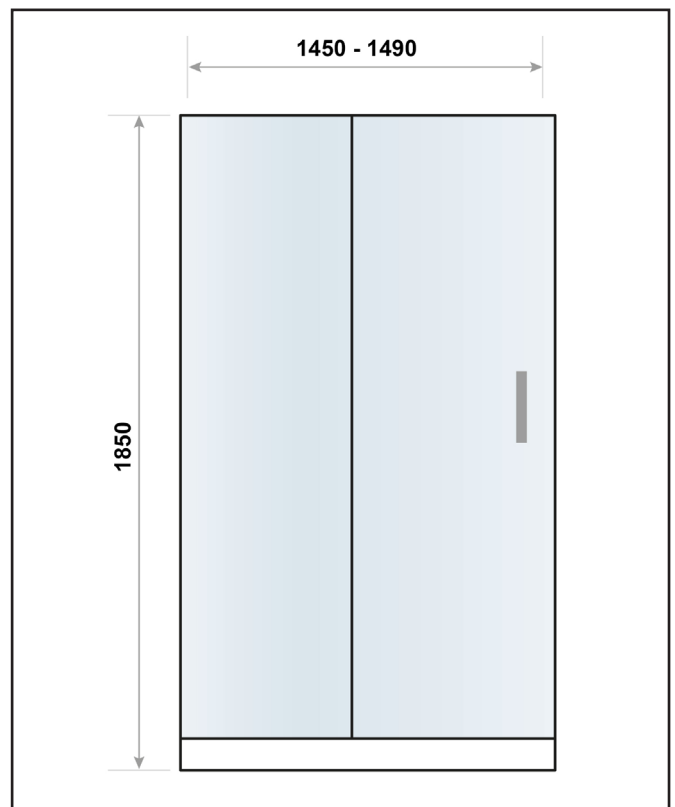

PRODUCT DATA SHEET

S6 Sliding Shower Door 1500mm

Product Code: S6-GLASS031

Product Measurements

Product Weight:	39kg
Product Width:	1490mm
Product Height:	1850mm
Product Depth:	6mm
Product Length:	N/A

Product Transportation

Barcode:	5060713725060
Country of Origin:	China
Comodity Code:	7610909095

Primary Packed Measurements

Packaged Weight:	43kg
Packaged Length:	1930mm
Packaged Width:	795mm
Packaged Height:	80mm

Packaging Weight

Card:	2.3kg
Paper:	N/A
Wood:	N/A
Plastic:	0.03kg

General Information

Construction Material:	Aluminium / Glass
Installation Type:	Wall Mounted
Colour / Finish:	Chrome / Clear Glass

Enclosure Attributes

Adjustment:	1450-1490mm
Aqua-Shield:	Yes
Hinge Type:	Slider
Door Type:	Single Door
Frame Type:	Framed
Glass Type:	Clear
Radius:	N/A
Entry Width:	585mm
Door In Swing:	N/A
Door Out Swing:	N/A
Enclosure Shape:	Recangular
Glass Thickness:	6mm
Profile Finish/Colour:	Chrome
Profile Material:	Aluminium

Compliance DOP

HBDOC005 / HBDOC006

SCUDO
BEAUTIFUL BATHROOMS

0330 124 7290

sales@scudo.co.uk - www.scudo.co.uk

Scudo is the trading name of Harrison Bathrooms Ltd. Whilst we endeavour to ensure that the product information is accurate we accept no liability for any information given. All images are for illustration purposes only. Product images and specification are subject to change. Measurement are in millimetres and are nominal.