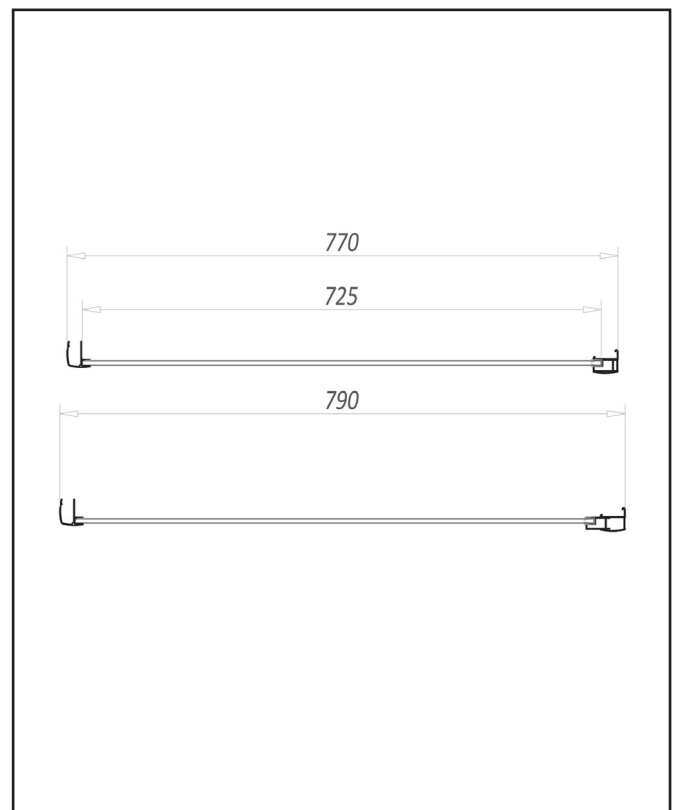

PRODUCT DATA SHEET

6mm Black Glass 800mm Side Panel

Product Code: S6-BLKGLASS027

SCUDO
BEAUTIFUL BATHROOMS

0330 124 7290

sales@scudo.co.uk - www.scudo.co.uk

Scudo is the trading name of Harrison Bathrooms Ltd. Whilst we endeavour to ensure that the product information is accurate we accept no liability for any information given. All images are for illustration purposes only. Product images and specification are subject to change. Measurement are in millimetres and are nominal.

Product Name	S6-BLKGLASS027
Product Description	Scudo 6mm Black Glass 800mm Side Panel (1850mm)
Product Transportation	
Barcode	5060964932279
Country of origin	CH
Commodity code	7610909095
Product Measurements	
Product Weight (KG)	21.5
Product Width (mm)	790
Product Height (mm)	1850
Product Depth (mm)	6
Product Length (mm)	0
Primary Packed Measurements	
Packaged Weight	25
Packed Length	1930
Packed Width	800
Packed Height	55
Packaging Weights	
Card (kg)	2.909
Paper (kg)	0.12
Wood (kg)	0
Plastic (kg)	0.166
Compliance DOP	HBDOC005 , HBDOC006

General Information	
Construction Material	Aluminium, Clear Glass
Installation type	
Colour / Finish	Black
Enclosure Attributes	
Adjustment	770-790
Aqua-Shield (easy clean)	Yes
Hinge Type	N/a
Door Type	N/a
Frame Type	Framed
Glass Type	Clear
Radius	N/a
Entry Width	N/a
Door in swing (°)	N/a
Door Out Swing (°)	N/a
Enclosure Shape	Rectangular
Glass Thickness (mm)	6
Profile Finish / Colour	Black
Profile Material	Aluminium