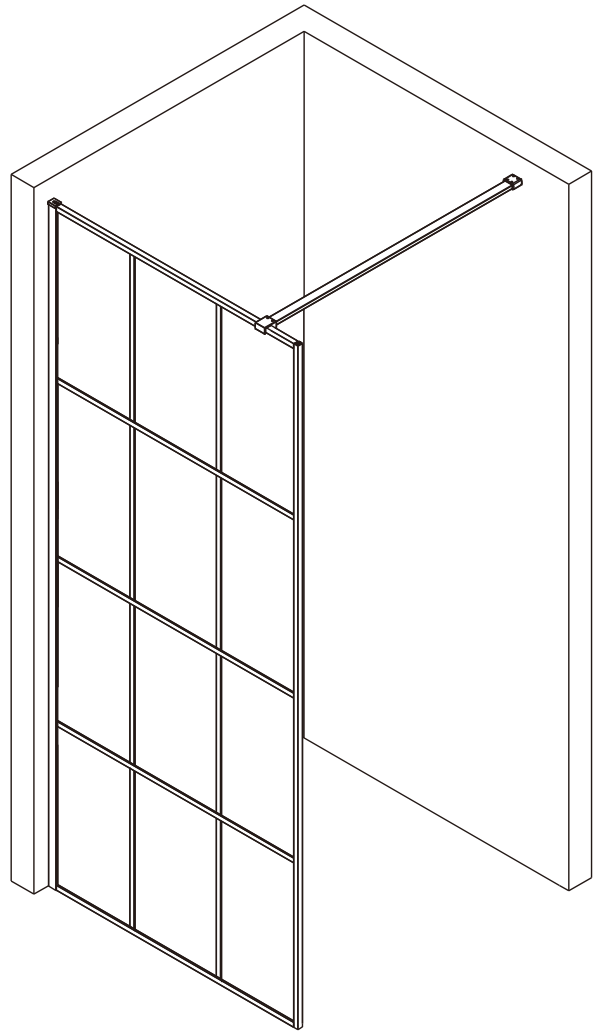

S8 Black Wetroom Grid Glass

L

R

Item No.:	Part	Quantity	Decription
01	 ST3.5X19	X 1	Screw for top cover
02		X 1	Top cover Cap
03		X 1	Wall profile
04		X 6	Wall plug
05		X 1	Glass Panel
06		X 4	Screw Hose
07	 ST4.0X30	X 2	Screw for support bar
08		X 1	Wall bracket
09		X 1	Glass Clip
10	 2.5mm	X1	Spanner for bracket
11	 3.0mm	X 1	Spanner for Clip
12		X 1	Support bar
13	 ST4.0X30	X 4	Screw for wall profile
14		X 1	Spanner

Electric drill		tape measure	
drill(ϕ 3.2mm)		rubber hammer	
drill(ϕ 6mm)		knife	
cross tip screw driver		pencil	
spirit level		silicone sealant	

Type	A
	GRID700WR
GRID800WR	790 ⁰ ₋₁₀
GRID900WR	890 ⁰ ₋₁₀
GRID1000WR	990 ⁰ ₋₁₀
GRID1200WR	1190 ⁰ ₋₁₀

08	09	10	11	12
				
X 1	X 1	X 1	X 1	X 1