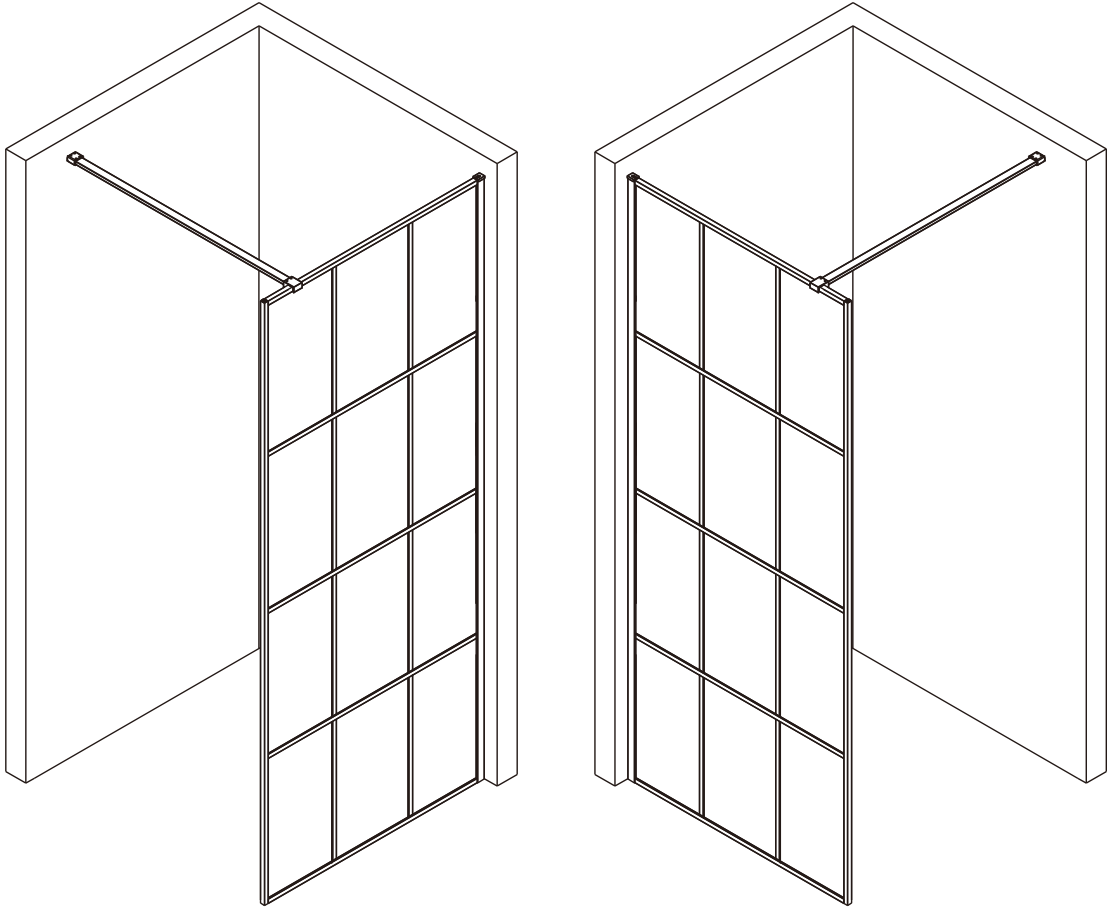

S8 Black Wetroom Grid Glass

L

R

Item No.:	Part	Quantity	Decription
01	 ST3.5X19	X 1	Screw for top cover
02		X 1	Top cover Cap
03		X 1	Wall profile
04		X 6	Wall plug
05		X 1	Glass Panel
06		X 4	Screw Hose
07	 ST4.0X30	X 2	Screw for support bar
08		X 1	Wall bracket
09		X 1	Glass Clip
10	 2.5mm	X1	Spanner for bracket
11	 3.0mm	X 1	Spanner for Clip
12		X 1	Support bar
13	 ST4.0X30	X 4	Screw for wall profile
14		X 1	Spanner

Electric drill		tape measure	
drill(ϕ 3.2mm)		rubber hammer	
drill(ϕ 6mm)		knife	
cross tip screw driver		pencil	
spirit level		silicone sealant	

Type	A
	GRID700WR
GRID800WR	790 ⁰ ₋₁₀
GRID900WR	890 ⁰ ₋₁₀
GRID1000WR	990 ⁰ ₋₁₀
GRID1200WR	1190 ⁰ ₋₁₀

08	09	10	11	12
				
X 1	X 1	X 1	X 1	X 1