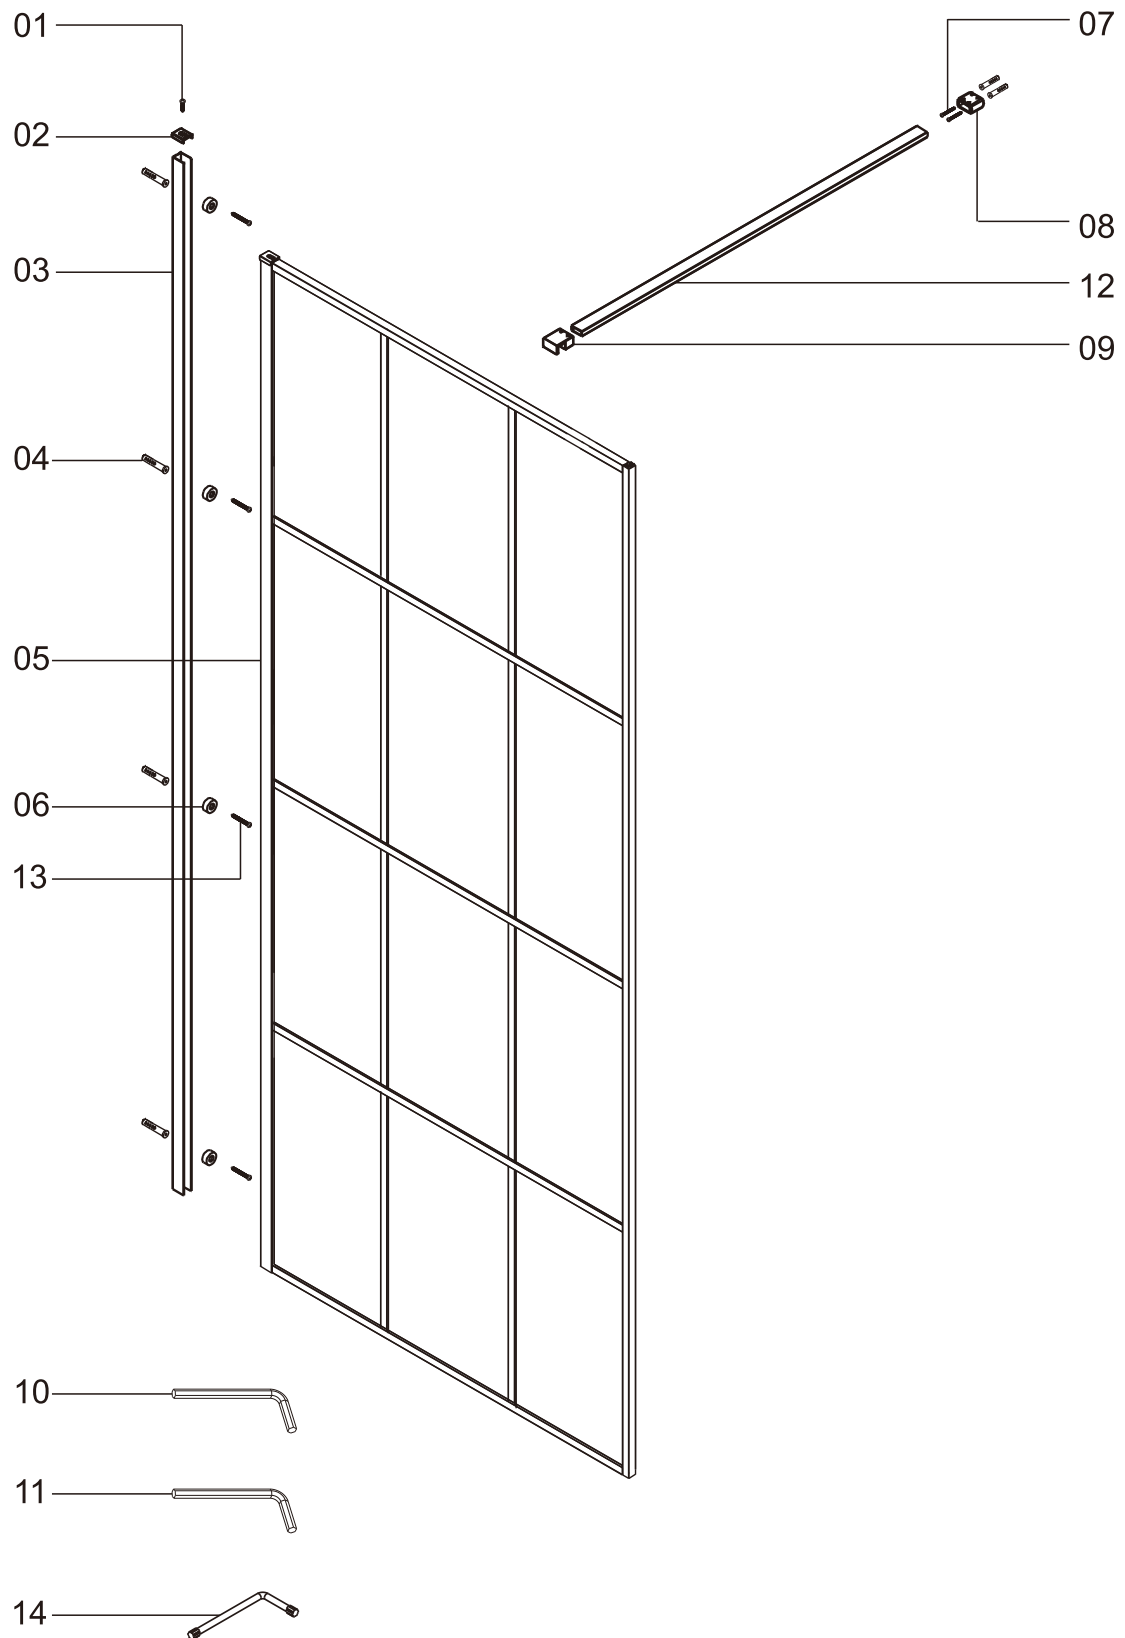

S8 Black Wetroom Grid Glass

L

R

Item No.:	Part	Quantity	Decription
01	 ST3.5X19	X 1	Screw for top cover
02		X 1	Top cover Cap
03		X 1	Wall profile
04		X 6	Wall plug
05		X 1	Glass Panel
06		X 4	Screw Hose
07	 ST4.0X30	X 2	Screw for support bar
08		X 1	Wall bracket
09		X 1	Glass Clip
10	 2.5mm	X1	Spanner for bracket
11	 3.0mm	X 1	Spanner for Clip
12		X 1	Support bar
13	 ST4.0X30	X 4	Screw for wall profile
14		X 1	Spanner

Electric drill		tape measure	
drill(ϕ 3.2mm)		rubber hammer	
drill(ϕ 6mm)		knife	
cross tip screw driver		pencil	
spirit level		silicone sealant	

Type	A
	GRID700WR
GRID800WR	790 ⁰ ₋₁₀
GRID900WR	890 ⁰ ₋₁₀
GRID1000WR	990 ⁰ ₋₁₀
GRID1200WR	1190 ⁰ ₋₁₀

08	09	10	11	12
				
X 1	X 1	X 1	X 1	X 1