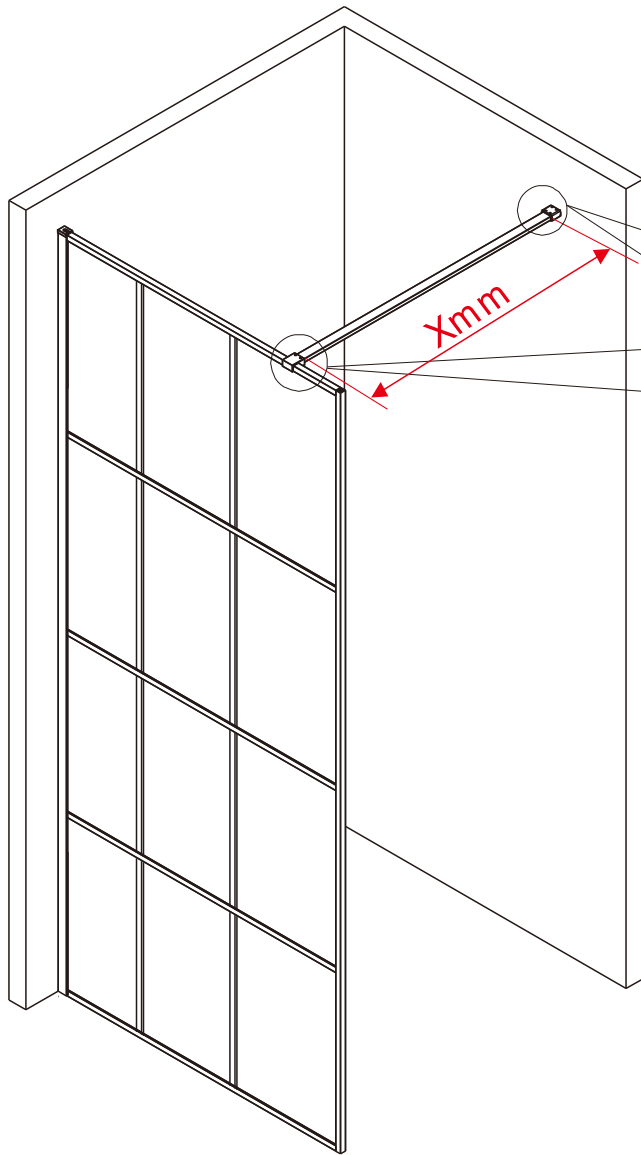

S8 Black Wetroom Grid Glass

L

R

Item No.:	Part	Quantity	Decription
01	 ST3.5X19	X 1	Screw for top cover
02		X 1	Top cover Cap
03		X 1	Wall profile
04		X 6	Wall plug
05		X 1	Glass Panel
06		X 4	Screw Hose
07	 ST4.0X30	X 2	Screw for support bar
08		X 1	Wall bracket
09		X 1	Glass Clip
10	 2.5mm	X1	Spanner for bracket
11	 3.0mm	X 1	Spanner for Clip
12		X 1	Support bar
13	 ST4.0X30	X 4	Screw for wall profile
14		X 1	Spanner

Electric drill		tape measure	
drill(ϕ 3.2mm)		rubber hammer	
drill(ϕ 6mm)		knife	
cross tip screw driver		pencil	
spirit level		silicone sealant	

Type	A
	GRID700WR
GRID800WR	790 ⁰ ₋₁₀
GRID900WR	890 ⁰ ₋₁₀
GRID1000WR	990 ⁰ ₋₁₀
GRID1200WR	1190 ⁰ ₋₁₀

08	09	10	11	12
				
X 1	X 1	X 1	X 1	X 1