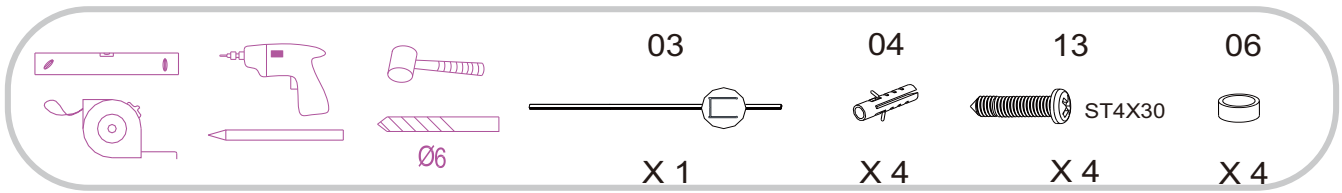

S8 Black Wetroom Grid Glass

L

R

Item No.:	Part	Quantity	Decription
01	 ST3.5X19	X 1	Screw for top cover
02		X 1	Top cover Cap
03		X 1	Wall profile
04		X 6	Wall plug
05		X 1	Glass Panel
06		X 4	Screw Hose
07	 ST4.0X30	X 2	Screw for support bar
08		X 1	Wall bracket
09		X 1	Glass Clip
10	 2.5mm	X1	Spanner for bracket
11	 3.0mm	X 1	Spanner for Clip
12		X 1	Support bar
13	 ST4.0X30	X 4	Screw for wall profile
14		X 1	Spanner

Electric drill		tape measure	
drill(ϕ 3.2mm)		rubber hammer	
drill(ϕ 6mm)		knife	
cross tip screw driver		pencil	
spirit level		silicone sealant	

Type	A
	GRID700WR
GRID800WR	790 ⁰ ₋₁₀
GRID900WR	890 ⁰ ₋₁₀
GRID1000WR	990 ⁰ ₋₁₀
GRID1200WR	1190 ⁰ ₋₁₀