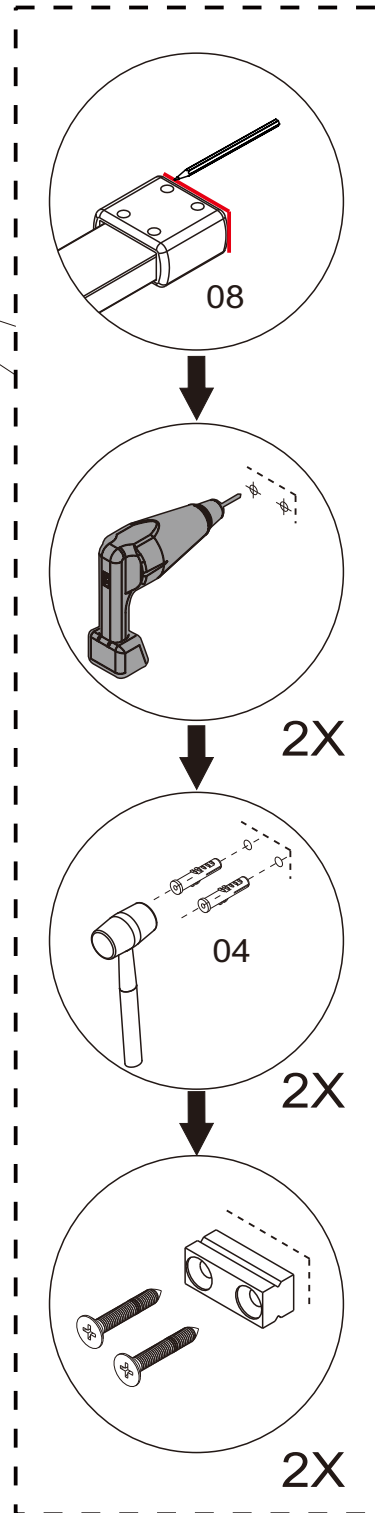

S8 Black Wetroom Grid Glass

L

R

Item No.:	Part	Quantity	Decription
01	 ST3.5X19	X 1	Screw for top cover
02		X 1	Top cover Cap
03		X 1	Wall profile
04		X 6	Wall plug
05		X 1	Glass Panel
06		X 4	Screw Hose
07	 ST4.0X30	X 2	Screw for support bar
08		X 1	Wall bracket
09		X 1	Glass Clip
10	 2.5mm	X1	Spanner for bracket
11	 3.0mm	X 1	Spanner for Clip
12		X 1	Support bar
13	 ST4.0X30	X 4	Screw for wall profile
14		X 1	Spanner

Electric drill		tape measure	
drill(ϕ 3.2mm)		rubber hammer	
drill(ϕ 6mm)		knife	
cross tip screw driver		pencil	
spirit level		silicone sealant	

Type	A
	GRID700WR
GRID800WR	790 ⁰ ₋₁₀
GRID900WR	890 ⁰ ₋₁₀
GRID1000WR	990 ⁰ ₋₁₀
GRID1200WR	1190 ⁰ ₋₁₀

08	09	10	11	12
				
X 1	X 1	X 1	X 1	X 1