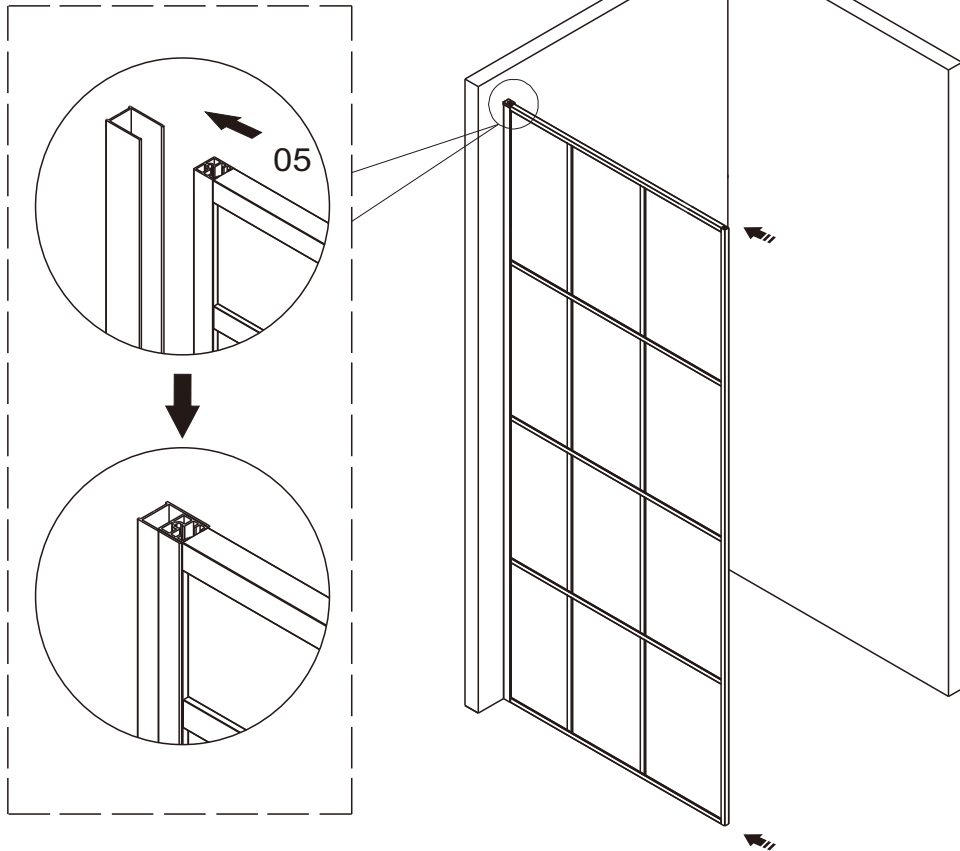

S8 Black Wetroom Grid Glass

L

R

Item No.:	Part	Quantity	Decription
01	 ST3.5X19	X 1	Screw for top cover
02		X 1	Top cover Cap
03		X 1	Wall profile
04		X 6	Wall plug
05		X 1	Glass Panel
06		X 4	Screw Hose
07	 ST4.0X30	X 2	Screw for support bar
08		X 1	Wall bracket
09		X 1	Glass Clip
10	 2.5mm	X1	Spanner for bracket
11	 3.0mm	X 1	Spanner for Clip
12		X 1	Support bar
13	 ST4.0X30	X 4	Screw for wall profile
14		X 1	Spanner

Electric drill		tape measure	
drill(ϕ 3.2mm)		rubber hammer	
drill(ϕ 6mm)		knife	
cross tip screw driver		pencil	
spirit level		silicone sealant	

Type	A
	GRID700WR
GRID800WR	790 ⁰ ₋₁₀
GRID900WR	890 ⁰ ₋₁₀
GRID1000WR	990 ⁰ ₋₁₀
GRID1200WR	1190 ⁰ ₋₁₀