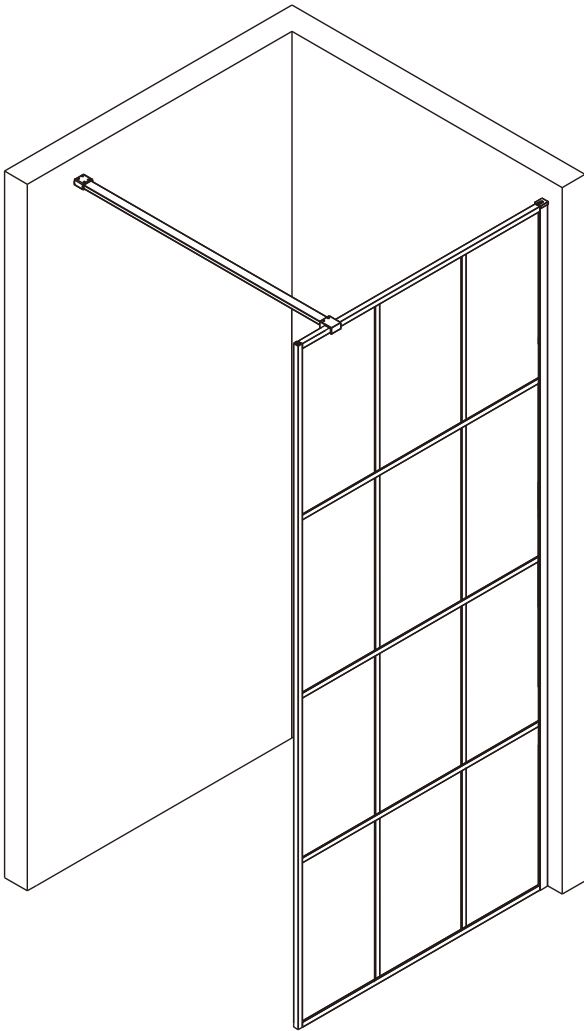

S8 Black Wetroom Grid Glass

L

R

Item No.:	Part	Quantity	Decription
01	 ST3.5X19	X 1	Screw for top cover
02		X 1	Top cover Cap
03		X 1	Wall profile
04		X 6	Wall plug
05		X 1	Glass Panel
06		X 4	Screw Hose
07	 ST4.0X30	X 2	Screw for support bar
08		X 1	Wall bracket
09		X 1	Glass Clip
10	 2.5mm	X1	Spanner for bracket
11	 3.0mm	X 1	Spanner for Clip
12		X 1	Support bar
13	 ST4.0X30	X 4	Screw for wall profile
14		X 1	Spanner

Electric drill		tape measure	
drill(ϕ 3.2mm)		rubber hammer	
drill(ϕ 6mm)		knife	
cross tip screw driver		pencil	
spirit level		silicone sealant	

Type	A
	GRID700WR
GRID800WR	790 ⁰ ₋₁₀
GRID900WR	890 ⁰ ₋₁₀
GRID1000WR	990 ⁰ ₋₁₀
GRID1200WR	1190 ⁰ ₋₁₀

08	09	10	11	12
				
X 1	X 1	X 1	X 1	X 1