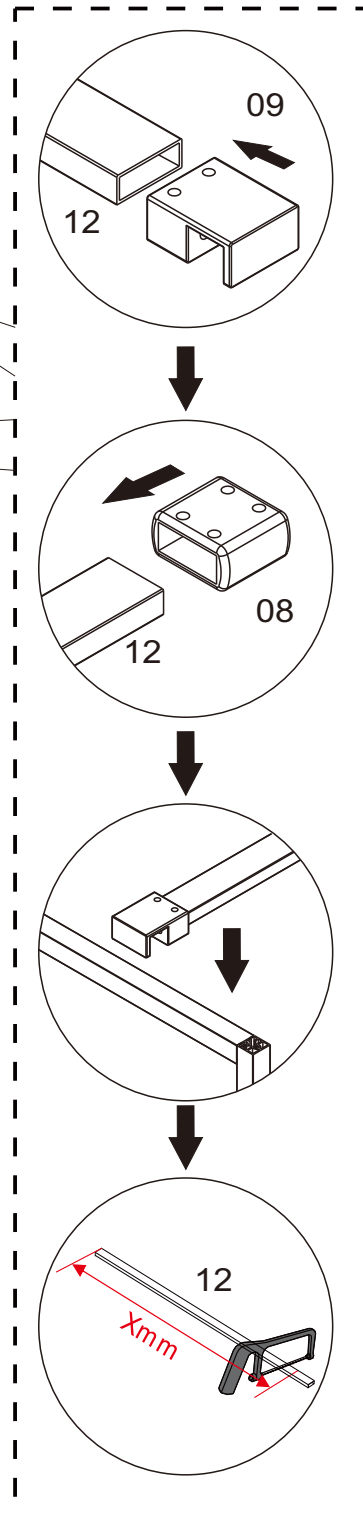

S8 Black Wetroom Grid Glass

L

R

Item No.:	Part	Quantity	Decription
01	 ST3.5X19	X 1	Screw for top cover
02		X 1	Top cover Cap
03		X 1	Wall profile
04		X 6	Wall plug
05		X 1	Glass Panel
06		X 4	Screw Hose
07	 ST4.0X30	X 2	Screw for support bar
08		X 1	Wall bracket
09		X 1	Glass Clip
10	 2.5mm	X1	Spanner for bracket
11	 3.0mm	X 1	Spanner for Clip
12		X 1	Support bar
13	 ST4.0X30	X 4	Screw for wall profile
14		X 1	Spanner

Electric drill		tape measure	
drill(ϕ 3.2mm)		rubber hammer	
drill(ϕ 6mm)		knife	
cross tip screw driver		pencil	
spirit level		silicone sealant	

Type	A
	GRID700WR
GRID800WR	790 ⁰ ₋₁₀
GRID900WR	890 ⁰ ₋₁₀
GRID1000WR	990 ⁰ ₋₁₀
GRID1200WR	1190 ⁰ ₋₁₀

08	09	10	11	12
				
X 1	X 1	X 1	X 1	X 1