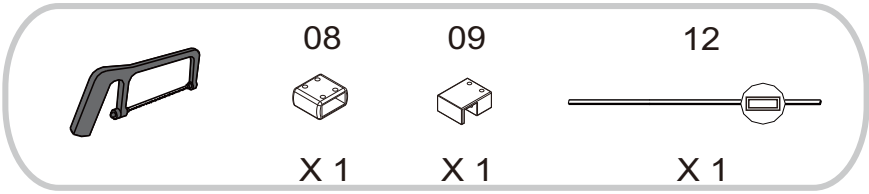

S8 Black Wetroom Grid Glass

L

R

Item No.:	Part	Quantity	Decription
01	 ST3.5X19	X 1	Screw for top cover
02		X 1	Top cover Cap
03		X 1	Wall profile
04		X 6	Wall plug
05		X 1	Glass Panel
06		X 4	Screw Hose
07	 ST4.0X30	X 2	Screw for support bar
08		X 1	Wall bracket
09		X 1	Glass Clip
10	 2.5mm	X1	Spanner for bracket
11	 3.0mm	X 1	Spanner for Clip
12		X 1	Support bar
13	 ST4.0X30	X 4	Screw for wall profile
14		X 1	Spanner

Electric drill		tape measure	
drill(ϕ 3.2mm)		rubber hammer	
drill(ϕ 6mm)		knife	
cross tip screw driver		pencil	
spirit level		silicone sealant	

Type	A
	GRID700WR
GRID800WR	790 ⁰ ₋₁₀
GRID900WR	890 ⁰ ₋₁₀
GRID1000WR	990 ⁰ ₋₁₀
GRID1200WR	1190 ⁰ ₋₁₀