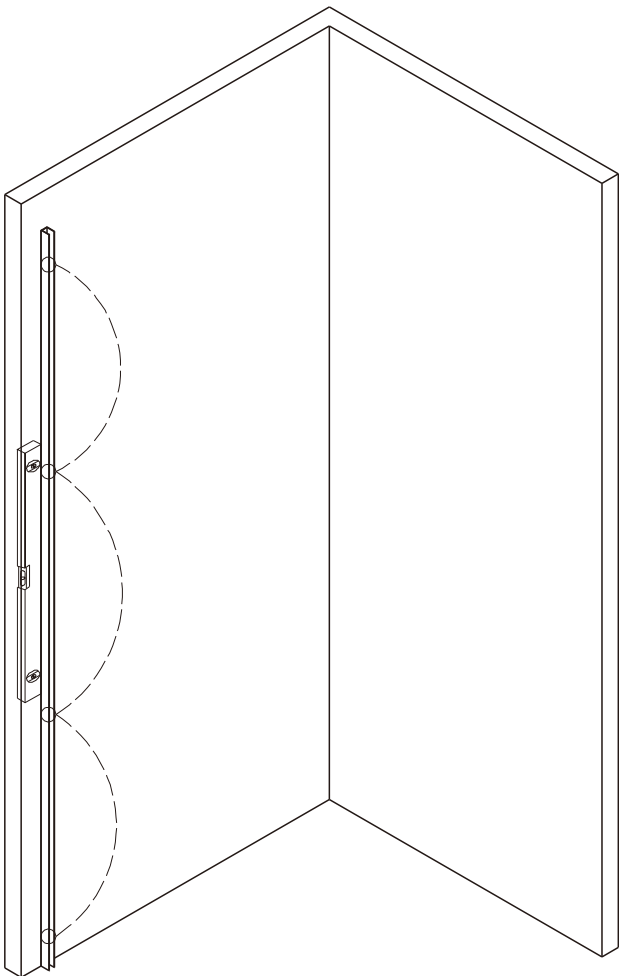

S8 Black Wetroom Grid Glass

L

R

Item No.:	Part	Quantity	Decription
01	 ST3.5X19	X 1	Screw for top cover
02		X 1	Top cover Cap
03		X 1	Wall profile
04		X 6	Wall plug
05		X 1	Glass Panel
06		X 4	Screw Hose
07	 ST4.0X30	X 2	Screw for support bar
08		X 1	Wall bracket
09		X 1	Glass Clip
10	 2.5mm	X1	Spanner for bracket
11	 3.0mm	X 1	Spanner for Clip
12		X 1	Support bar
13	 ST4.0X30	X 4	Screw for wall profile
14		X 1	Spanner

Electric drill		tape measure	
drill(ϕ 3.2mm)		rubber hammer	
drill(ϕ 6mm)		knife	
cross tip screw driver		pencil	
spirit level		silicone sealant	

Type	A
	GRID700WR
GRID800WR	790 ⁰ ₋₁₀
GRID900WR	890 ⁰ ₋₁₀
GRID1000WR	990 ⁰ ₋₁₀
GRID1200WR	1190 ⁰ ₋₁₀

08	09	10	11	12
				
X 1	X 1	X 1	X 1	X 1