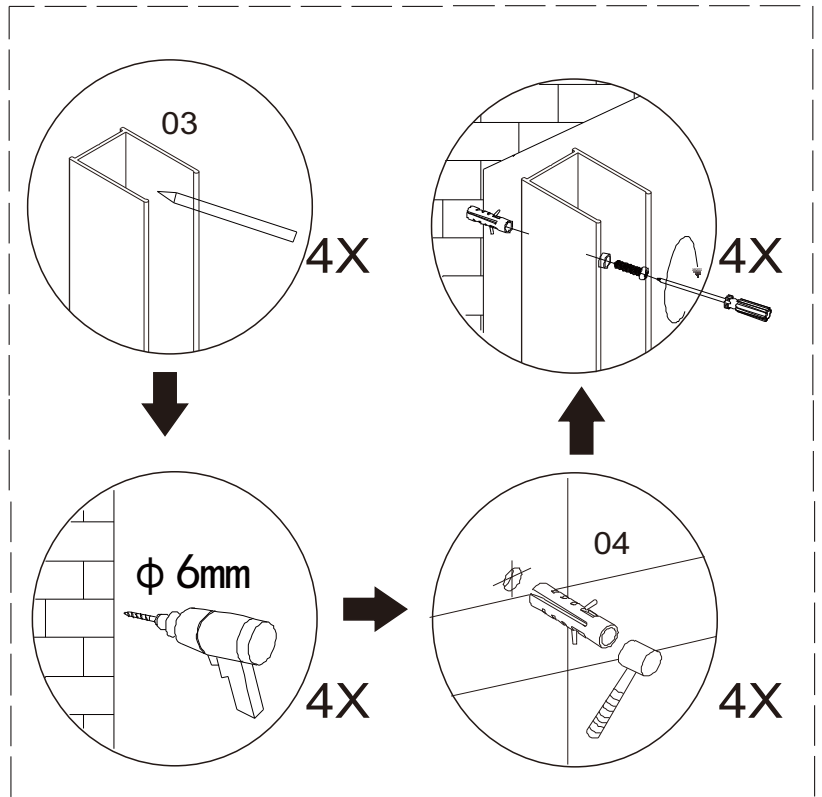

S8 Black Wetroom Grid Glass

L

R

Item No.:	Part	Quantity	Decription
01	 ST3.5X19	X 1	Screw for top cover
02		X 1	Top cover Cap
03		X 1	Wall profile
04		X 6	Wall plug
05		X 1	Glass Panel
06		X 4	Screw Hose
07	 ST4.0X30	X 2	Screw for support bar
08		X 1	Wall bracket
09		X 1	Glass Clip
10	 2.5mm	X1	Spanner for bracket
11	 3.0mm	X 1	Spanner for Clip
12		X 1	Support bar
13	 ST4.0X30	X 4	Screw for wall profile
14		X 1	Spanner

Electric drill		tape measure	
drill(ϕ 3.2mm)		rubber hammer	
drill(ϕ 6mm)		knife	
cross tip screw driver		pencil	
spirit level		silicone sealant	

Type	A
	GRID700WR
GRID800WR	790 ⁰ ₋₁₀
GRID900WR	890 ⁰ ₋₁₀
GRID1000WR	990 ⁰ ₋₁₀
GRID1200WR	1190 ⁰ ₋₁₀