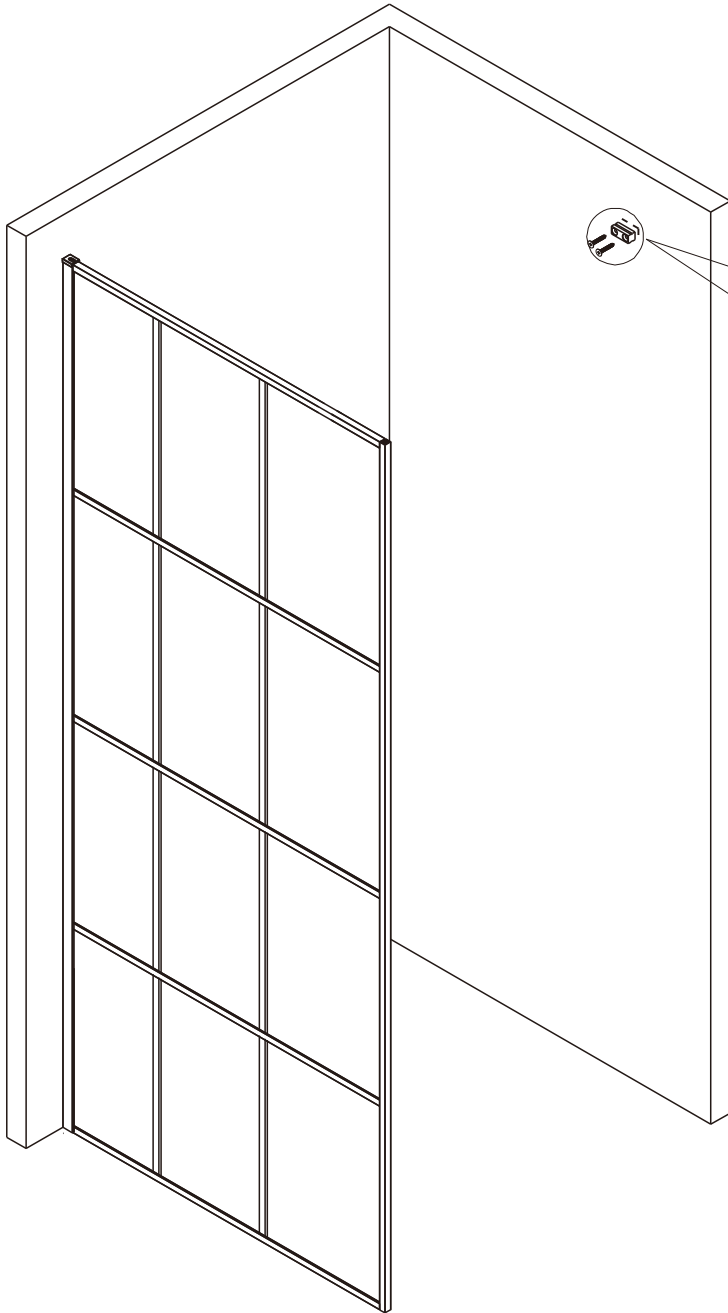

S8 Black Wetroom Grid Glass

L

R

Item No.:	Part	Quantity	Decription
01	 ST3.5X19	X 1	Screw for top cover
02		X 1	Top cover Cap
03		X 1	Wall profile
04		X 6	Wall plug
05		X 1	Glass Panel
06		X 4	Screw Hose
07	 ST4.0X30	X 2	Screw for support bar
08		X 1	Wall bracket
09		X 1	Glass Clip
10	 2.5mm	X1	Spanner for bracket
11	 3.0mm	X 1	Spanner for Clip
12		X 1	Support bar
13	 ST4.0X30	X 4	Screw for wall profile
14		X 1	Spanner

Electric drill		tape measure	
drill(ϕ 3.2mm)		rubber hammer	
drill(ϕ 6mm)		knife	
cross tip screw driver		pencil	
spirit level		silicone sealant	

Type	A
	GRID700WR
GRID800WR	790 ⁰ ₋₁₀
GRID900WR	890 ⁰ ₋₁₀
GRID1000WR	990 ⁰ ₋₁₀
GRID1200WR	1190 ⁰ ₋₁₀

08	09	10	11	12
				
X 1	X 1	X 1	X 1	X 1