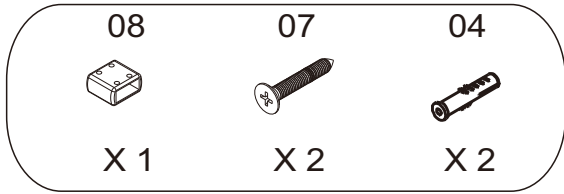

S8 Black Wetroom Grid Glass

L

R

Item No.:	Part	Quantity	Decription
01	 ST3.5X19	X 1	Screw for top cover
02		X 1	Top cover Cap
03		X 1	Wall profile
04		X 6	Wall plug
05		X 1	Glass Panel
06		X 4	Screw Hose
07	 ST4.0X30	X 2	Screw for support bar
08		X 1	Wall bracket
09		X 1	Glass Clip
10	 2.5mm	X1	Spanner for bracket
11	 3.0mm	X 1	Spanner for Clip
12		X 1	Support bar
13	 ST4.0X30	X 4	Screw for wall profile
14		X 1	Spanner

Electric drill		tape measure	
drill(ϕ 3.2mm)		rubber hammer	
drill(ϕ 6mm)		knife	
cross tip screw driver		pencil	
spirit level		silicone sealant	

Type	A
	GRID700WR
GRID800WR	790 ⁰ ₋₁₀
GRID900WR	890 ⁰ ₋₁₀
GRID1000WR	990 ⁰ ₋₁₀
GRID1200WR	1190 ⁰ ₋₁₀