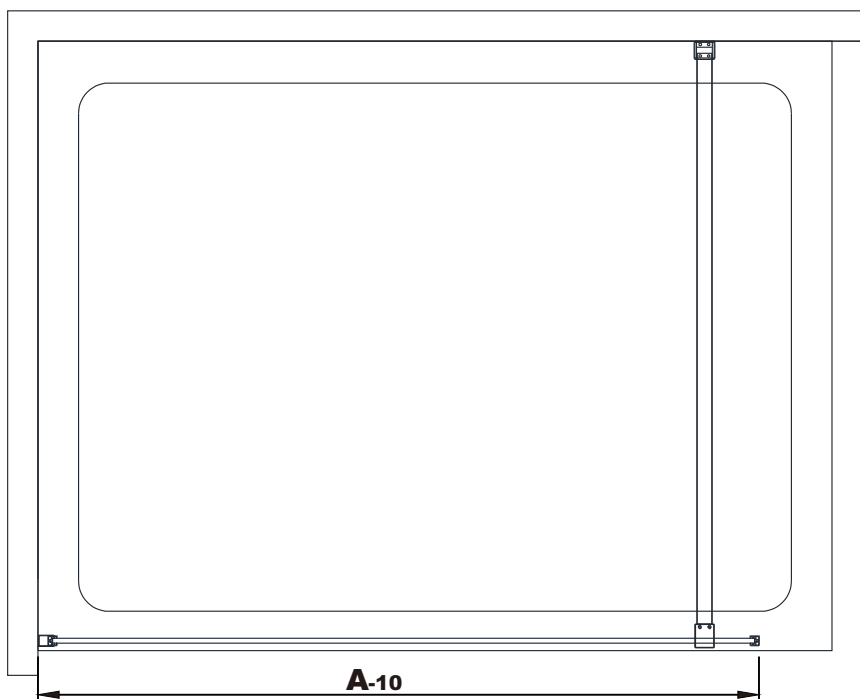

S8 Black Wetroom Grid Glass

L

R

Item No.:	Part	Quantity	Decription
01	 ST3.5X19	X 1	Screw for top cover
02		X 1	Top cover Cap
03		X 1	Wall profile
04		X 6	Wall plug
05		X 1	Glass Panel
06		X 4	Screw Hose
07	 ST4.0X30	X 2	Screw for support bar
08		X 1	Wall bracket
09		X 1	Glass Clip
10	 2.5mm	X1	Spanner for bracket
11	 3.0mm	X 1	Spanner for Clip
12		X 1	Support bar
13	 ST4.0X30	X 4	Screw for wall profile
14		X 1	Spanner

Electric drill		tape measure	
drill(ϕ 3.2mm)		rubber hammer	
drill(ϕ 6mm)		knife	
cross tip screw driver		pencil	
spirit level		silicone sealant	

Type	A
	GRID700WR
GRID800WR	790 ⁰ ₋₁₀
GRID900WR	890 ⁰ ₋₁₀
GRID1000WR	990 ⁰ ₋₁₀
GRID1200WR	1190 ⁰ ₋₁₀

08	09	10	11	12
				
X 1	X 1	X 1	X 1	X 1