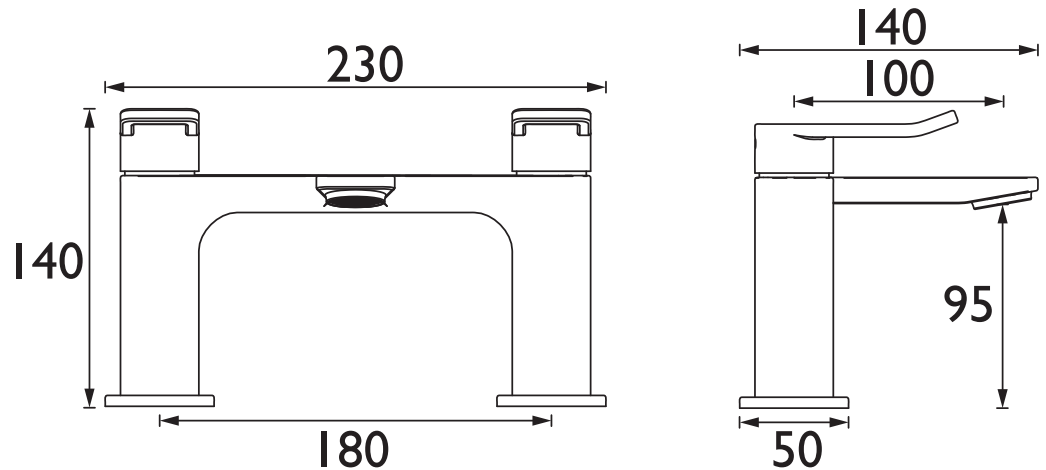

### Specification

<b>Product Type:</b>	Bathroom Taps
<b>Main Construction Material:</b>	Brass
<b>Mount Type:</b>	Deck
<b>Handle Type:</b>	Loop
<b>Connection Inlet:</b>	3/4" BSP
<b>Connection Outlet:</b>	M24 Recessed Honeycomb Aerator
<b>Number of Tap Holes:</b>	2
<b>Valve/Cartridge Type:</b>	3/4" Short Stem Ceramic Disc Valve
<b>Plumbing System Requirements:</b>	Suitable for all plumbing systems
<b>Minimum Dynamic Pressure (bar):</b>	0.2 bar
<b>Maximum Dynamic Pressure (bar):</b>	5 bar
<b>Maximum Hot Water Temperature °C:</b>	60°C
<b>Maximum Static Pressure (bar):</b>	10 bar
<b>Flow Type:</b>	Single
<b>Isolation Included:</b>	No

### Dimensions (measurements in mm)