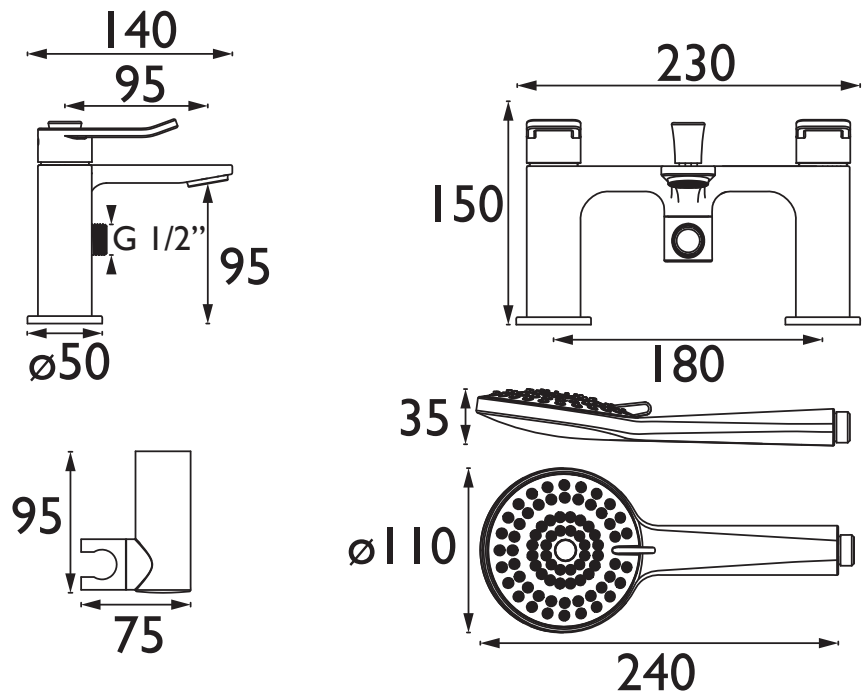

SAF BSM BB

SAFFRON Tap Range Saffron Bath Shower Mixer Brushed Brass

Features:

- Long life 1/4 turn ceramic disc valves for added durability and smooth control.
- Robust metal fixing nut to secure the tap in place reducing the risk of loosening over time.
- On-trend brushed brass finish to make a statement in your bathroom.
- Rub clean handset - limescale and debris build-up is quickly and easily removed by rubbing a finger or a cloth over the nozzles.
- 10-year parts and 1 year labour guarantee for peace of mind.
- Also available in chrome, and black.
- Co-ordinating Bathroom taps and Recess shower available.

Product Certifications:

Specification

Product Type:	Bathroom Taps
Main Construction Material:	Brass
Mount Type:	Deck
Handle Type:	Loop
Connection Inlet:	3/4" BSP
Connection Outlet:	M24 Recessed Honeycomb Aerator
Number of Tap Holes:	2
Valve/Cartridge Type:	3/4" Short Stem Ceramic Disc Valve
Plumbing System Requirements:	Suitable for all plumbing systems
Minimum Dynamic Pressure (bar):	0.3 bar
Maximum Dynamic Pressure (bar):	5 bar
Maximum Hot Water Temperature °C:	60°C
Maximum Static Pressure (bar):	10 bar
Flow Type:	Single
Isolation Included:	No

Dimensions (measurements in mm)

Flow Rates (l/min)

System Pressure (bar)	0.3	0.5	1	2	3	5
Through Bath Filler (mixed)	9.6	15.8	23.4	33.4	40.7	52.5
Through Handset (mixed)	3.9	5.1	7.5	11	14	18.6

TECHNICAL
DATA
SHEET