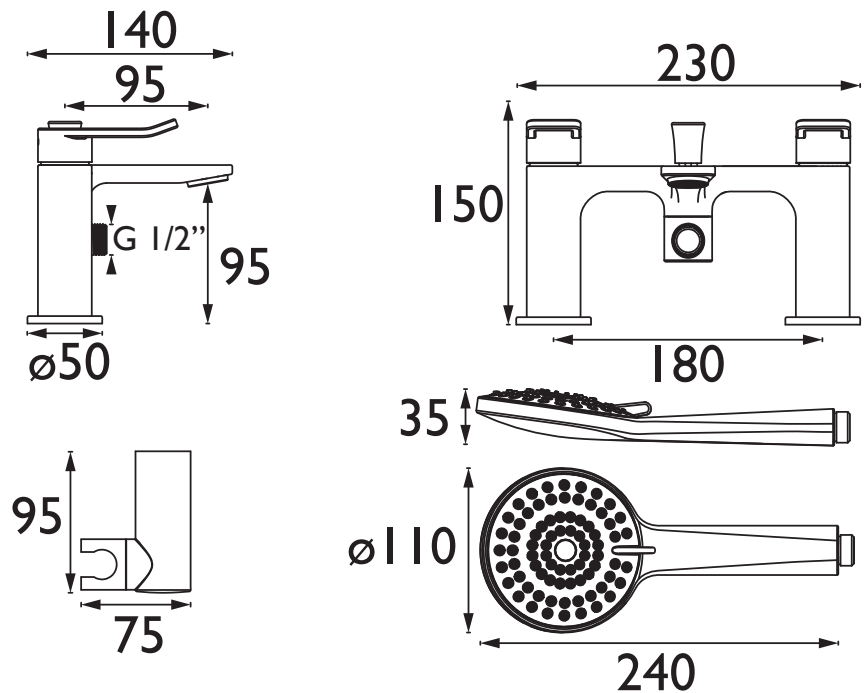

SAF BSM BLK

SAFFRON Tap Range Saffron Bath Shower Mixer Black

Specification

Product Type:	Bathroom Taps
Main Construction Material:	Brass
Mount Type:	Deck
Handle Type:	Loop
Connection Inlet:	3/4" BSP
Connection Outlet:	M24 Recessed Honeycomb Aerator
Number of Tap Holes:	2
Valve/Cartridge Type:	3/4" Short Stem Ceramic Disc Valve
Plumbing System Requirements:	Suitable for all plumbing systems
Minimum Dynamic Pressure (bar):	0.3 bar
Maximum Dynamic Pressure (bar):	5 bar
Maximum Hot Water Temperature °C:	60°C
Maximum Static Pressure (bar):	10 bar
Flow Type:	Single
Isolation Included:	No

Features:

- Long life 1/4 turn ceramic disc valves for added durability and smooth control.
- Robust metal fixing nut to secure the tap in place reducing the risk of loosening over time.
- On-trend matt black finish to make a statement in your bathroom.
- Rub clean handset - limescale and debris build-up is quickly and easily removed by rubbing a finger or a cloth over the nozzles.
- 10-year parts and 1 year labour guarantee for peace of mind.
- Also available in chrome and brushed brass.
- Co-ordinating Bathroom taps and Recess shower available.

Dimensions (measurements in mm)

Product Certifications:

Flow Rates (l/min)

System Pressure (bar)	0.3	0.5	1	2	3	5
Through Bath Filler (mixed)	9.6	15.8	23.4	33.4	40.7	52.5
Through Handset (mixed)	3.9	5.1	7.5	11	14	18.6