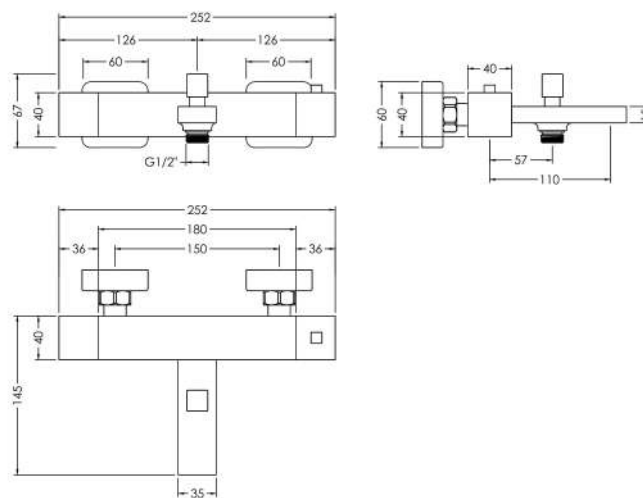

Sales Code: SAN005

Description: Sanford W/M Thermostatic Bsm

Product Dimensions

Height (mm):	40
Width (mm):	252
Depth (mm):	145
Length (mm):	
Nett Weight (kg):	2.3

Packaging Dimensions

Height (mm):	155
Width (mm):	220
Depth (mm):	335
Gross Weight (kg):	2.3

Packaging Data

Box Colour:	White Cardboard Box
Box Qty:	1
Label Size:	100 x 50
Label Colour:	White Label
Label Qty:	1

Outer Box Dimensions (If Applicable)

Height (mm):	500
Width (mm):	450
Depth (mm):	350
Length (mm):	
Gross Weight (kg):	
Barcode:	5056211898047

Product Details

Country of Origin:	China
Fitting Instruction:	Yes
Product Material:	Brass/ABS
Control Type:	Manual
Waste Included:	Waste Not Included
Waste Type:	Not Applicable
WRAS Approval: No	Approval No: N/A
Valve/Cartridge Type:	1/4 Turn Ceramic Disc
Colour/Finish:	Chrome
Mount Type:	Wall
Operating Pressure (bar):	3

Flow Rates: (Litres Per Min)	0.1 bar: 2.4	0.5 bar: 6.5	1 bar: 9.4	2 bar: 13.5	3 bar: 16.7
Pipe Size:	3/4"				
Pipe Centres:	150				