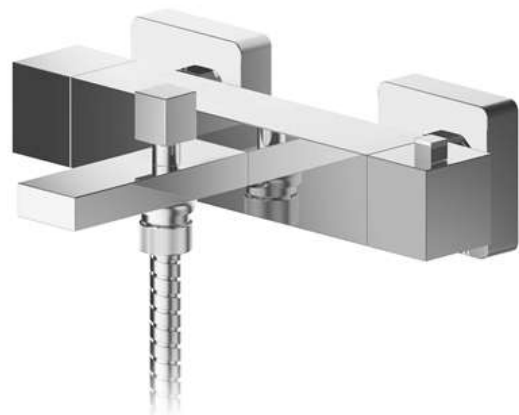

Sales Code: SAN005

Description: Sanford W/M Thermostatic Bsm

Product Dimensions

Height (mm):	40
Width (mm):	252
Depth (mm):	145
Length (mm):	
Nett Weight (kg):	2.3

Packaging Dimensions

Height (mm):	155
Width (mm):	220
Depth (mm):	335
Gross Weight (kg):	2.3

Packaging Data

Box Colour:	White Cardboard Box
Box Qty:	1
Label Size:	100 x 50
Label Colour:	White Label
Label Qty:	1

Outer Box Dimensions (If Applicable)

Height (mm):	500
Width (mm):	450
Depth (mm):	350
Length (mm):	
Gross Weight (kg):	
Barcode:	5056211898047

Product Details

Country of Origin:	China
Fitting Instruction:	Yes
Product Material:	Brass/ABS
Control Type:	Manual
Waste Included:	Waste Not Included
Waste Type:	Not Applicable
WRAS Approval: No	Approval No: N/A
Valve/Cartridge Type:	1/4 Turn Ceramic Disc
Colour/Finish:	Chrome
Mount Type:	Wall
Operating Pressure (bar):	3