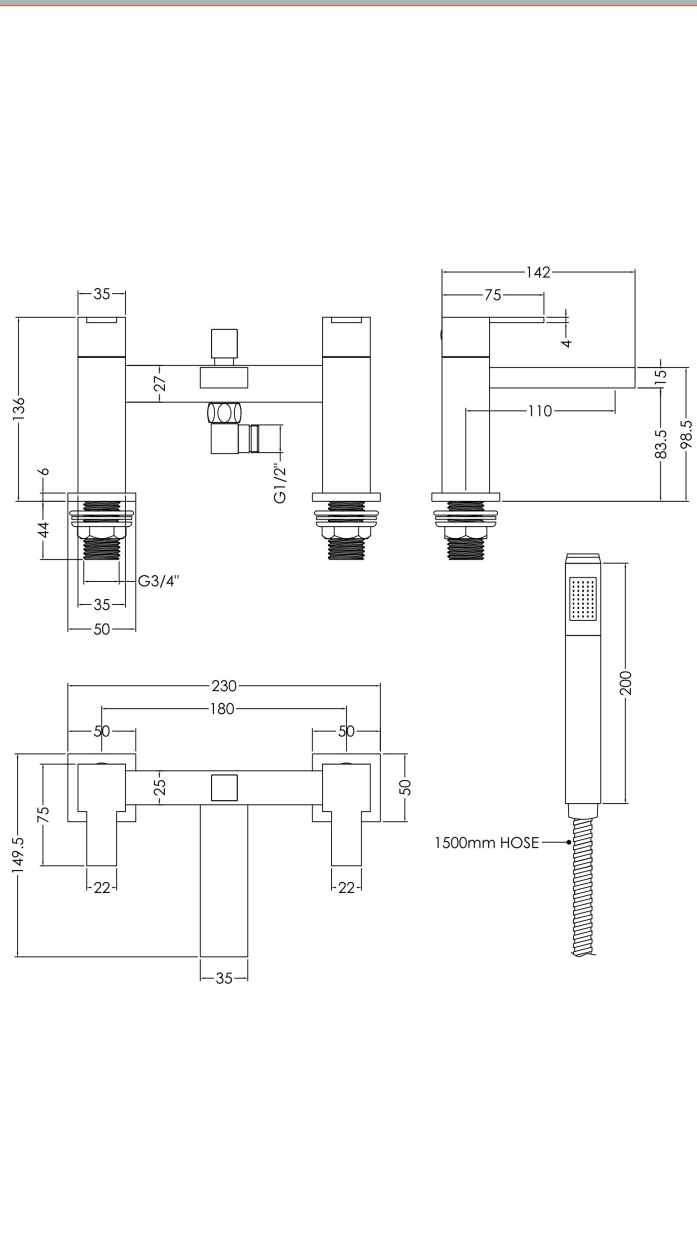

Sales Code: SAN304

Description: Sanford D/M Bsm With Kit

Product Dimensions	
Height (mm):	136
Width (mm):	230
Depth (mm):	142
Length (mm):	
Nett Weight (kg):	2.82
Packaging Dimensions	
Height (mm):	185
Width (mm):	190
Depth (mm):	270
Gross Weight (kg):	2.82
Packaging Data	
Box Colour:	White Cardboard Box
Box Qty:	0
Label Size:	0 x 0
Label Colour:	White Label
Label Qty:	0
Outer Box Dimensions (If Applicable)	
Height (mm):	560
Width (mm):	440
Depth (mm):	430
Length (mm):	
Gross Weight (kg):	
Barcode:	5056211897996
Product Details	
Country of Origin:	China
Fitting Instruction:	Yes
Product Material:	Brass/ABS
Control Type:	Manual
Waste Included:	Waste Not Included
Waste Type:	Not Applicable
WRAS Approval: No	Approval No: N/A
Valve/Cartridge Type:	1/4 Turn Ceramic Disc
Colour/Finish:	Chrome
Mount Type:	Deck
Operating Pressure (bar):	3
Flow Rates: (Litres Per Min)	0.1 bar: 3.4 0.5 bar: 9.1 1 bar: 13.3 2 bar: 19.2 3 bar: 23.6
Pipe Size:	3/4"
Pipe Centres:	180