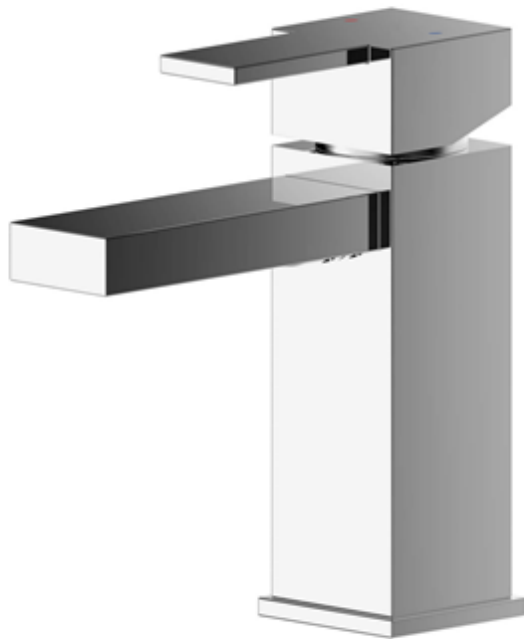

Sales Code: SAN315

Description: Sanford Mini Basin Mixer (P/B Waste)

Product Dimensions

Height (mm):	140
Width (mm):	48
Depth (mm):	125
Length (mm):	
Nett Weight (kg):	1.52

Packaging Dimensions

Height (mm):	95
Width (mm):	225
Depth (mm):	275
Gross Weight (kg):	1.52

Packaging Data

Box Colour:	White Cardboard Box
Box Qty:	1
Label Size:	100 x 50
Label Colour:	White Label
Label Qty:	1

Outer Box Dimensions (If Applicable)

Height (mm):	500
Width (mm):	480
Depth (mm):	295
Length (mm):	
Gross Weight (kg):	
Barcode:	5056211897903

Product Details

Country of Origin:	China
Fitting Instruction:	Yes
Product Material:	Brass
Control Type:	Manual
Waste Included:	Waste Included
Waste Type:	Push Button
WRAS Approval:	No
Approval No:	N/A
Valve/Cartridge Type:	Single Lever Cartridge
Colour/Finish:	Chrome
Mount Type:	Deck
Operating Pressure (bar):	0.2
Flow Rates: (Litres Per Min)	0.1 bar: 2.2 0.5 bar: 6.2 1 bar: 9 2 bar: 12.9 3 bar: 16
Pipe Size:	1/2"
Pipe Centres:	N/A