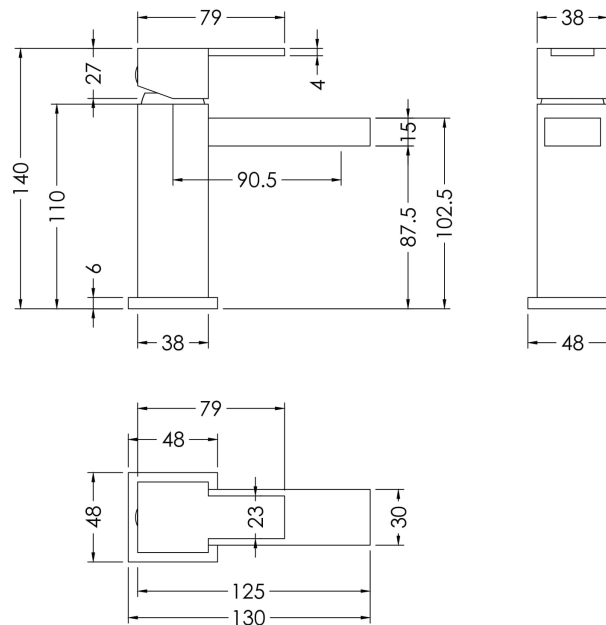

Sales Code: SAN315

Description: Sanford Mini Basin Mixer (P/B Waste)

Product Dimensions

Height (mm):	140
Width (mm):	48
Depth (mm):	125
Length (mm):	
Nett Weight (kg):	1.52

Packaging Dimensions

Height (mm):	95
Width (mm):	225
Depth (mm):	275
Gross Weight (kg):	1.52

Packaging Data

Box Colour:	White Cardboard Box
Box Qty:	1
Label Size:	100 x 50
Label Colour:	White Label
Label Qty:	1

Outer Box Dimensions (If Applicable)

Height (mm):	500
Width (mm):	480
Depth (mm):	295
Length (mm):	
Gross Weight (kg):	
Barcode:	5056211897903

Product Details

Country of Origin:	China
Fitting Instruction:	Yes
Product Material:	Brass
Control Type:	Manual
Waste Included:	Waste Included
Waste Type:	Push Button
WRAS Approval:	No
Approval No:	N/A
Valve/Cartridge Type:	Single Lever Cartridge
Colour/Finish:	Chrome
Mount Type:	Deck
Operating Pressure (bar):	0.2
Flow Rates: (Litres Per Min)	0.1 bar: 2.2 0.5 bar: 6.2 1 bar: 9 2 bar: 12.9 3 bar: 16
Pipe Size:	1/2"
Pipe Centres:	N/A