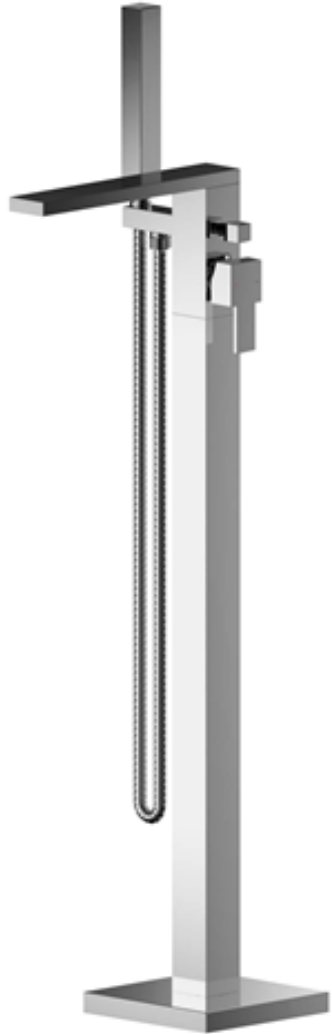

Sales Code: SAN321

Description: Sanford Freestanding Bsm

Product Dimensions

Height (mm):	880
Width (mm):	180
Depth (mm):	205
Length (mm):	
Nett Weight (kg):	6.17

Packaging Dimensions

Height (mm):	230
Width (mm):	420
Depth (mm):	970
Gross Weight (kg):	6.17

Packaging Data

Box Colour:	White Cardboard Box
Box Qty:	1
Label Size:	100 x 50
Label Colour:	White Label
Label Qty:	1

Outer Box Dimensions (If Applicable)

Height (mm):	250
Width (mm):	400
Depth (mm):	980
Length (mm):	
Gross Weight (kg):	
Barcode:	5056211898054

Product Details

Country of Origin:	China
Fitting Instruction:	Yes
Product Material:	Brass/ABS
Control Type:	Manual
Waste Included:	Waste Not Included
Waste Type:	Not Applicable
WRAS Approval: No	Approval No: N/A
Valve/Cartridge Type:	Single Lever Cartridge
Colour/Finish:	Chrome
Mount Type:	Floor Standing
Operating Pressure (bar):	3
Flow Rates: (Litres Per Min)	0.1 bar: N/A 0.5 bar: N/A 1 bar: 10.5 2 bar: 15.3 3 bar: 19
Pipe Size:	1/2"
Pipe Centres:	N/A