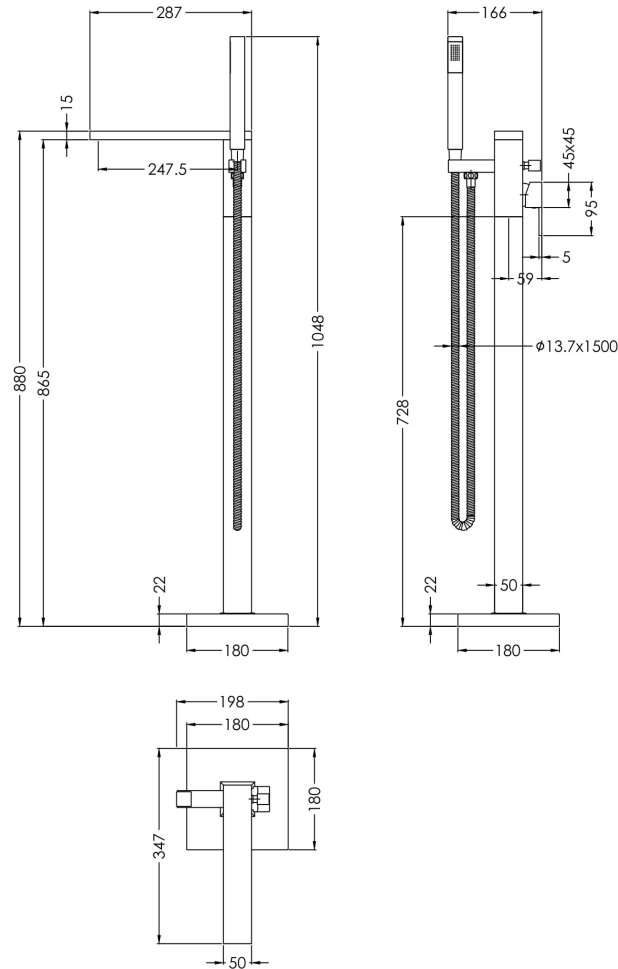

Sales Code: SAN321

Description: Sanford Freestanding Bsm

Product Dimensions

Height (mm):	880
Width (mm):	180
Depth (mm):	205
Length (mm):	
Nett Weight (kg):	6.17

Packaging Dimensions

Height (mm):	230
Width (mm):	420
Depth (mm):	970
Gross Weight (kg):	6.17

Packaging Data

Box Colour:	White Cardboard Box
Box Qty:	1
Label Size:	100 x 50
Label Colour:	White Label
Label Qty:	1

Outer Box Dimensions (If Applicable)

Height (mm):	250
Width (mm):	400
Depth (mm):	980
Length (mm):	
Gross Weight (kg):	
Barcode:	5056211898054

Product Details

Country of Origin:	China
Fitting Instruction:	Yes
Product Material:	Brass/ABS
Control Type:	Manual
Waste Included:	Waste Not Included
Waste Type:	Not Applicable
WRAS Approval: No	Approval No: N/A
Valve/Cartridge Type:	Single Lever Cartridge
Colour/Finish:	Chrome
Mount Type:	Floor Standing
Operating Pressure (bar):	3
Flow Rates: (Litres Per Min)	0.1 bar: N/A 0.5 bar: N/A 1 bar: 10.5 2 bar: 15.3 3 bar: 19
Pipe Size:	1/2"
Pipe Centres:	N/A