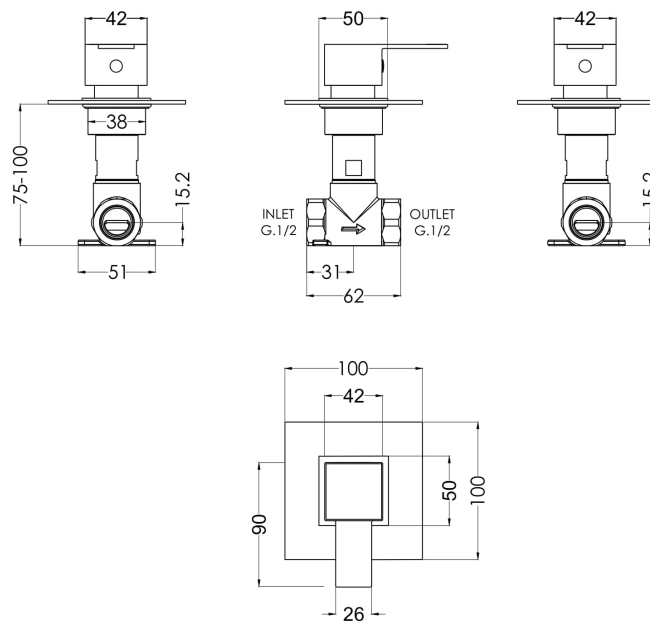

Sales Code: SANST10

Description: Sanford Concealed Stop Tap

Product Dimensions

Length (mm):	
Width (mm):	100
Height (mm):	100
Depth (mm):	135
Nett Weight (kg):	0.77

Packaging Dimensions

Length (mm):	175
Width (mm):	157
Height (mm):	100
Gross Weight (kg):	0.77

Packaging Data

Box Colour:	White Cardboard Box
Box Qty:	1
Label Size:	100 x 50
Label Colour:	White Label
Label Qty:	1

Outer Box Dimensions (If Applicable)

Length (mm):	
Width (mm):	330
Height (mm):	560
Depth (mm):	195
Gross Weight (kg):	
Barcode:	5056211898146

Product Details

Country of Origin:	United Kingdom
Fitting Instruction:	No
Product Material:	Brass
Mount Type:	Wall, Recessed
Outlet Elbow Supplied:	No
Easy Clean:	Not Applicable
Head Included:	No
Handset Included:	No
Body Jets Included:	No
No of Body Jets:	Not Applicable
Operating Pressure (bar):	0.2
Valve/Cartridge Type:	1/4 Turn Ceramic Disc
Flow Rates (L/min):	0.1 bar: 5.4 0.5 bar: 13.4 1 bar: 19.2 2 bar: 27.5 3 bar: 33.3
TMV2 Approved:	No Approval No: N/A
TMV3 Approved:	No Approval No: N/A
WRAS Approved:	No Approval No: N/A
Head Function:	Not Applicable
Handset Function:	Not Applicable
Body Jet Info:	Not Applicable
Pipe Size:	15 mm (1/2" Bsp)
Pipe Centres:	N/A
Colour/Finish:	Chrome
Hose Included:	Not Applicable
No. of Outlets:	1