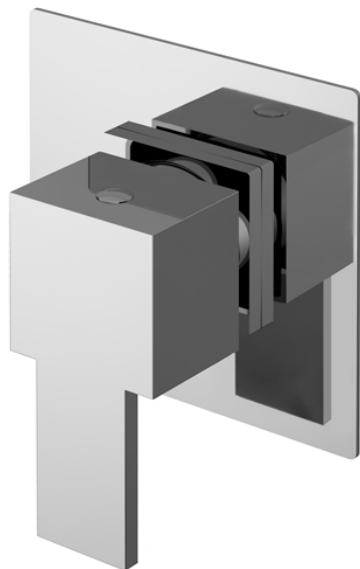

Sales Code: SANST10

Description: Sanford Concealed Stop Tap

Product Dimensions

Length (mm):	
Width (mm):	100
Height (mm):	100
Depth (mm):	135
Nett Weight (kg):	0.77

Packaging Dimensions

Length (mm):	175
Width (mm):	157
Height (mm):	100
Gross Weight (kg):	0.77

Packaging Data

Box Colour:	White Cardboard Box
Box Qty:	1
Label Size:	100 x 50
Label Colour:	White Label
Label Qty:	1

Outer Box Dimensions (If Applicable)

Length (mm):	
Width (mm):	330
Height (mm):	560
Depth (mm):	195
Gross Weight (kg):	
Barcode:	5056211898146

Product Details

Country of Origin:	United Kingdom
Fitting Instruction:	No
Product Material:	Brass
Mount Type:	Wall, Recessed
Outlet Elbow Supplied:	No
Easy Clean:	Not Applicable
Head Included:	No
Handset Included:	No
Body Jets Included:	No
No of Body Jets:	Not Applicable
Operating Pressure (bar):	0.2
Valve/Cartridge Type:	1/4 Turn Ceramic Disc
Flow Rates (L/min):	0.1 bar: 5.4 0.5 bar: 13.4 1 bar: 19.2 2 bar: 27.5 3 bar: 33.3
TMV2 Approved:	No Approval No: N/A
TMV3 Approved:	No Approval No: N/A
WRAS Approved:	No Approval No: N/A
Head Function:	Not Applicable
Handset Function:	Not Applicable
Body Jet Info:	Not Applicable
Pipe Size:	15 mm (1/2" Bsp)
Pipe Centres:	N/A
Colour/Finish:	Chrome
Hose Included:	Not Applicable
No. of Outlets:	1