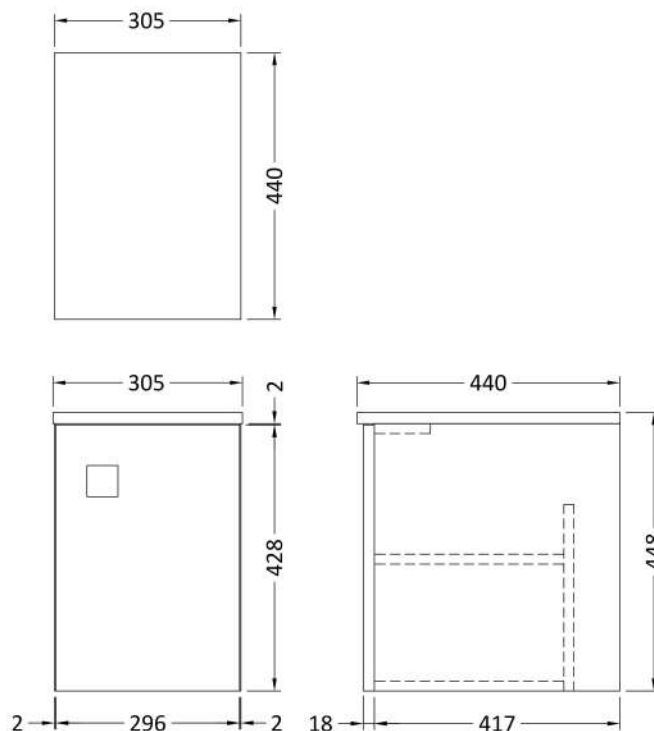

### Product Dimensions

Height (mm):	430
Width (mm):	710
Depth (mm):	480
Nett Weight (kg):	22

### Outer Box Dimensions (If Applicable)

Height (mm):	
Width (mm):	
Depth (mm):	
Gross Weight (kg):	
Barcode:	5056211873877

### Product Dimensions

Height (mm):	448
Width (mm):	305
Depth (mm):	440
Nett Weight (kg):	14

### Product Dimensions

Height (mm):	130
Width (mm):	1012
Depth (mm):	504
Nett Weight (kg):	13.5