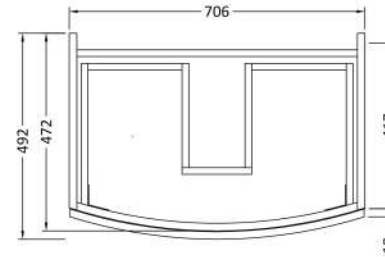

### Product Dimensions

Height (mm):	430
Width (mm):	710
Depth (mm):	480
Nett Weight (kg):	22

### Packaging Dimensions

Height (mm):	500
Width (mm):	700
Depth (mm):	470
Gross Weight (kg):	22

### Product Dimensions

Height (mm):	448
Width (mm):	305
Depth (mm):	440
Nett Weight (kg):	14

### Product Dimensions

Height (mm):	130
Width (mm):	1012
Depth (mm):	504
Nett Weight (kg):	13.5