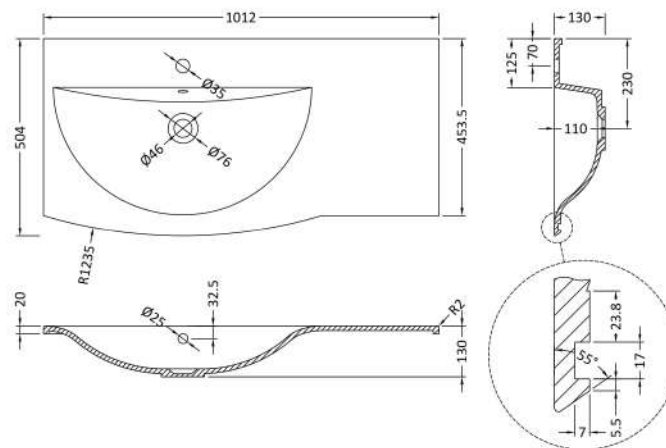

### Product Dimensions

Height (mm):	448
Width (mm):	305
Depth (mm):	440
Nett Weight (kg):	14

### Packaging Dimensions

Height (mm):	450
Width (mm):	320
Depth (mm):	425
Gross Weight (kg):	14

### Outer Box Dimensions (If Applicable)

Height (mm):	
Width (mm):	
Depth (mm):	
Gross Weight (kg):	
Barcode:	5056211873907

### Product Dimensions

Height (mm):	130
Width (mm):	1012
Depth (mm):	504
Nett Weight (kg):	13.5