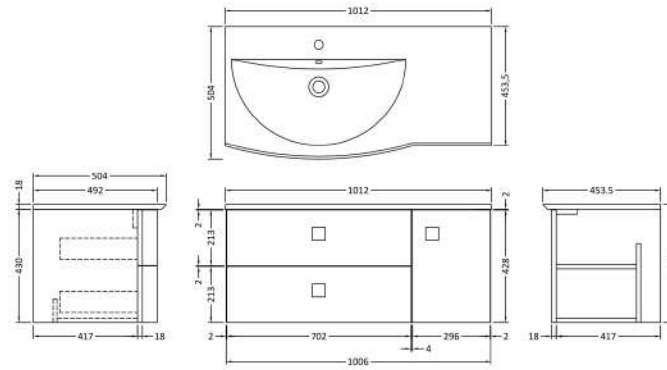

Sales Code: SAR102L

Description: 1000 W/H 2 Drawer Unit & Basin Lh

Packaging Details

Barcode: 5056211875062