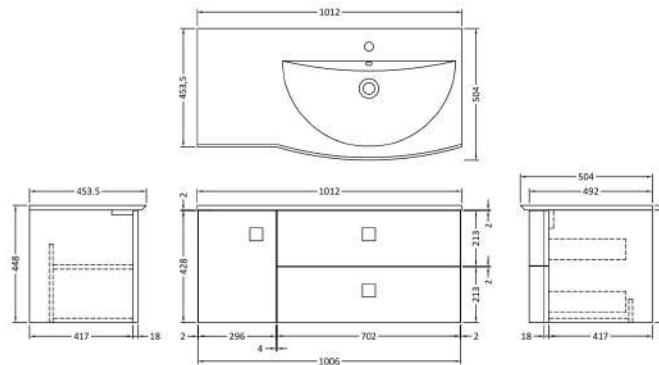

Sales Code: SAR102R

Description: 1000 W/H 2 Drawer Unit & Basin Rh

Packaging Details

Barcode: 5056211875093