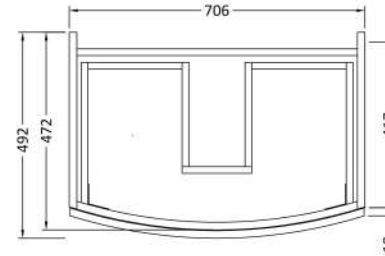

### Product Dimensions

Height (mm):	430
Width (mm):	710
Depth (mm):	480
Nett Weight (kg):	22

### Packaging Dimensions

Height (mm):	500
Width (mm):	700
Depth (mm):	470
Gross Weight (kg):	22

### Product Dimensions

Height (mm):	448
Width (mm):	305
Depth (mm):	440
Nett Weight (kg):	14

### Packaging Dimensions

Height (mm):	450
Width (mm):	320
Depth (mm):	425
Gross Weight (kg):	14