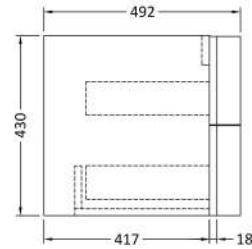

### Product Dimensions

Height (mm):	430
Width (mm):	710
Depth (mm):	480
Nett Weight (kg):	22

### Packaging Dimensions

Height (mm):	500
Width (mm):	700
Depth (mm):	470
Gross Weight (kg):	22

### Product Dimensions

Height (mm):	448
Width (mm):	305
Depth (mm):	440
Nett Weight (kg):	14

### Packaging Dimensions

Height (mm):	450
Width (mm):	320
Depth (mm):	425
Gross Weight (kg):	14