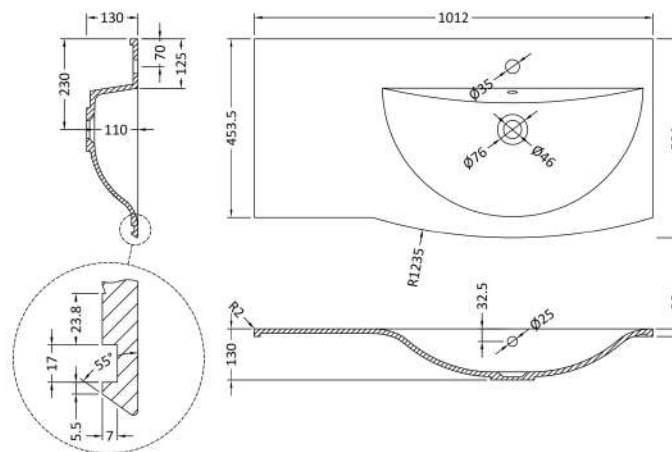

### Outer Box Dimensions (If Applicable)

Height (mm):	
Width (mm):	
Depth (mm):	
Gross Weight (kg):	
Barcode:	5056211873877

### Product Dimensions

Height (mm):	448
Width (mm):	305
Depth (mm):	440
Nett Weight (kg):	14

### Outer Box Dimensions (If Applicable)

Height (mm):	
Width (mm):	
Depth (mm):	
Gross Weight (kg):	
Barcode:	5056211873907

### Product Dimensions

Height (mm):	130
Width (mm):	1012
Depth (mm):	504
Nett Weight (kg):	13.5