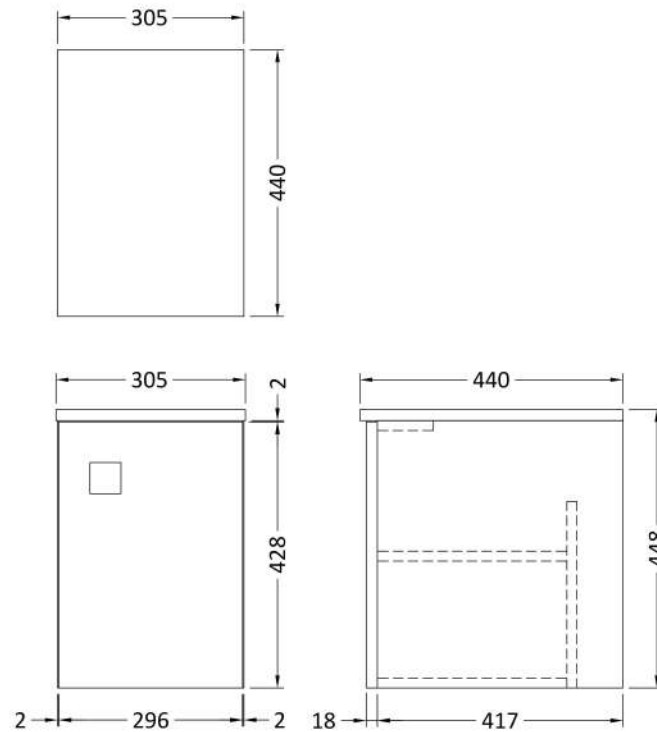

### Product Dimensions

Height (mm):	430
Width (mm):	710
Depth (mm):	480
Nett Weight (kg):	22

### Outer Box Dimensions (If Applicable)

Height (mm):	
Width (mm):	
Depth (mm):	
Gross Weight (kg):	
Barcode:	5056211873877

### Product Dimensions

Height (mm):	448
Width (mm):	305
Depth (mm):	440
Nett Weight (kg):	14

### Product Dimensions

Height (mm):	130
Width (mm):	1012
Depth (mm):	504
Nett Weight (kg):	13.5