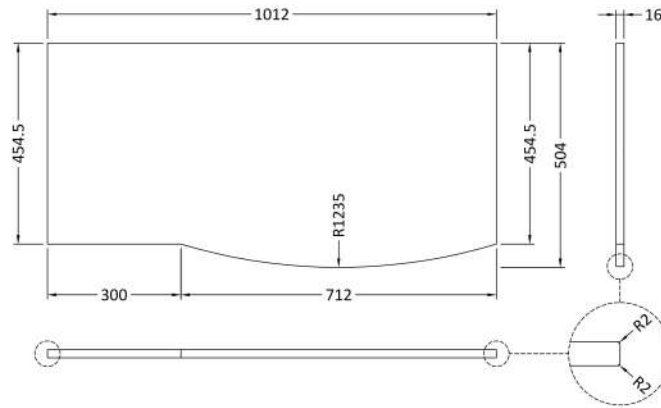

### Outer Box Dimensions (If Applicable)

Height (mm):	
Width (mm):	
Depth (mm):	
Gross Weight (kg):	
Barcode:	5056211873877

### Product Dimensions

Height (mm):	448
Width (mm):	305
Depth (mm):	440
Nett Weight (kg):	14

### Outer Box Dimensions (If Applicable)

Height (mm):	
Width (mm):	
Depth (mm):	
Gross Weight (kg):	
Barcode:	5056211873907

Sales Code: SMB101

Description: 1000 Sarena Marble Top

**Product Dimensions**

Height (mm):	18
Width (mm):	1012
Depth (mm):	504
Nett Weight (kg):	18

**Packaging Dimensions**

Height (mm):	80
Width (mm):	1020
Depth (mm):	514
Gross Weight (kg):	18.5