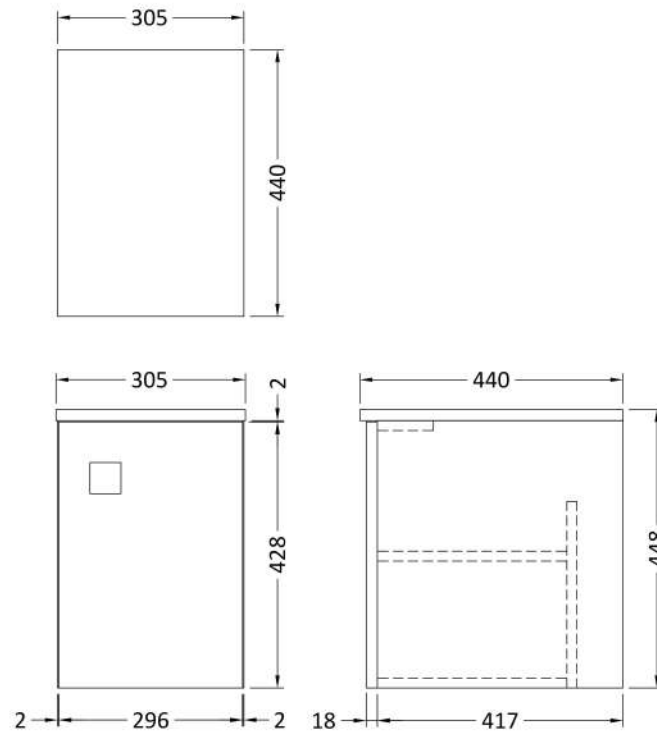

### Product Dimensions

Height (mm):	430
Width (mm):	710
Depth (mm):	480
Nett Weight (kg):	22

### Packaging Dimensions

Height (mm):	500
Width (mm):	700
Depth (mm):	470
Gross Weight (kg):	22

### Outer Box Dimensions (If Applicable)

Height (mm):	
Width (mm):	
Depth (mm):	
Gross Weight (kg):	
Barcode:	5056211873877

### Product Dimensions

Height (mm):	448
Width (mm):	305
Depth (mm):	440
Nett Weight (kg):	14