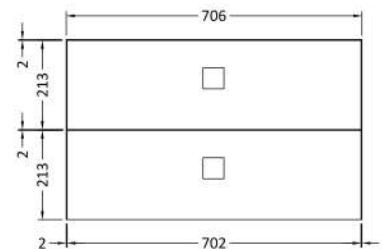

### Product Dimensions

Height (mm):	430
Width (mm):	710
Depth (mm):	480
Nett Weight (kg):	22

### Packaging Dimensions

Height (mm):	500
Width (mm):	700
Depth (mm):	470
Gross Weight (kg):	22

### Product Dimensions

Height (mm):	448
Width (mm):	305
Depth (mm):	440
Nett Weight (kg):	14

### Product Dimensions

Height (mm):	18
Width (mm):	1012
Depth (mm):	504
Nett Weight (kg):	18