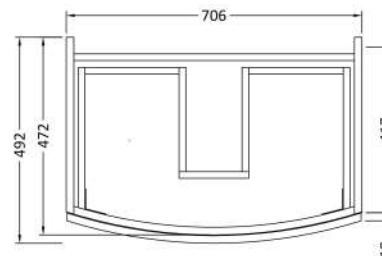

### Product Dimensions

Height (mm):	430
Width (mm):	710
Depth (mm):	480
Nett Weight (kg):	22

### Packaging Dimensions

Height (mm):	500
Width (mm):	700
Depth (mm):	470
Gross Weight (kg):	22

### Product Dimensions

Height (mm):	448
Width (mm):	305
Depth (mm):	440
Nett Weight (kg):	14

### Product Dimensions

Height (mm):	18
Width (mm):	1012
Depth (mm):	504
Nett Weight (kg):	18