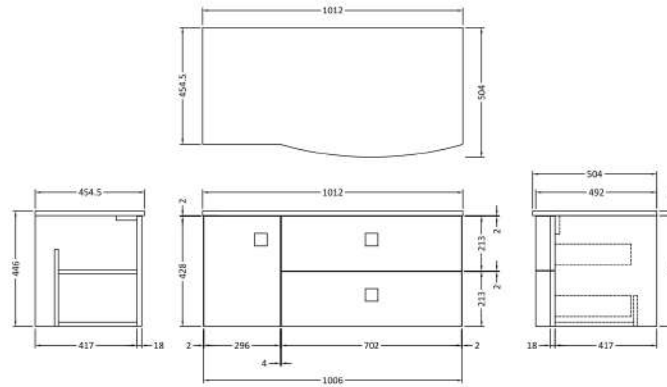

Sales Code: SAR103R

Description: 1000mm Cabinet With Marble Top Rh

Packaging Details

Barcode: 5056211888154