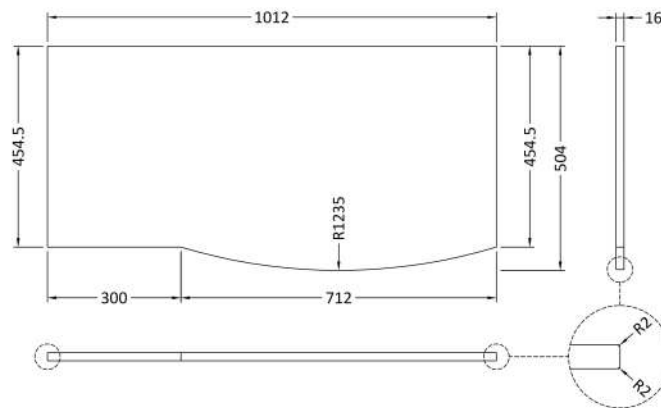

### Outer Box Dimensions (If Applicable)

Height (mm):	
Width (mm):	
Depth (mm):	
Gross Weight (kg):	
Barcode:	5056211873877

### Product Dimensions

Height (mm):	448
Width (mm):	305
Depth (mm):	440
Nett Weight (kg):	14

### Outer Box Dimensions (If Applicable)

Height (mm):	
Width (mm):	
Depth (mm):	
Gross Weight (kg):	
Barcode:	5056211873907

### Product Dimensions

Height (mm):	18
Width (mm):	1012
Depth (mm):	504
Nett Weight (kg):	18