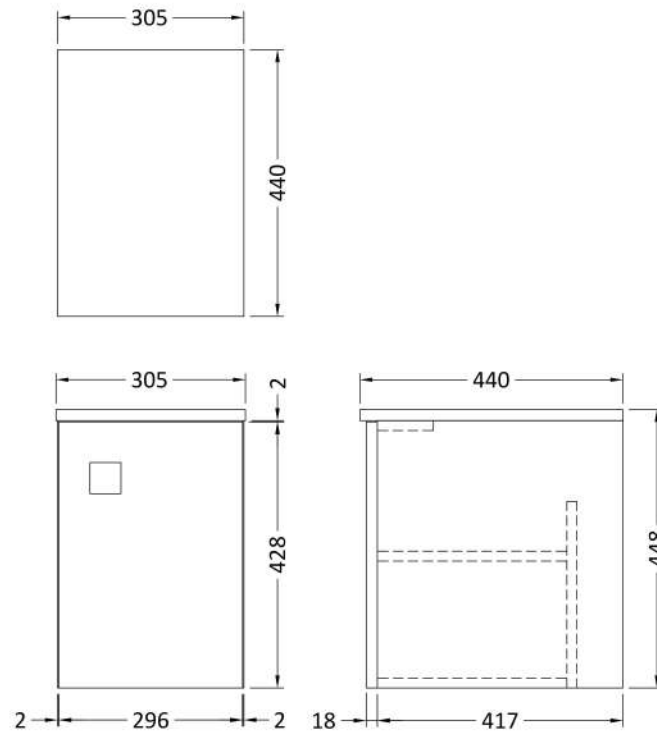

### Product Dimensions

Height (mm):	430
Width (mm):	710
Depth (mm):	480
Nett Weight (kg):	22

### Outer Box Dimensions (If Applicable)

Height (mm):	
Width (mm):	
Depth (mm):	
Gross Weight (kg):	
Barcode:	5056211873877

### Product Dimensions

Height (mm):	448
Width (mm):	305
Depth (mm):	440
Nett Weight (kg):	14

### Product Dimensions

Height (mm):	18
Width (mm):	1012
Depth (mm):	504
Nett Weight (kg):	18