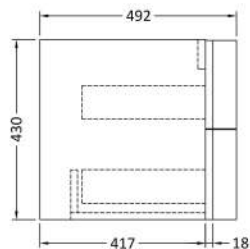

### Product Dimensions

Height (mm):	430
Width (mm):	710
Depth (mm):	480
Nett Weight (kg):	22

### Packaging Dimensions

Height (mm):	500
Width (mm):	700
Depth (mm):	470
Gross Weight (kg):	22

### Product Dimensions

Height (mm):	448
Width (mm):	305
Depth (mm):	440
Nett Weight (kg):	14

### Product Dimensions

Height (mm):	18
Width (mm):	1012
Depth (mm):	504
Nett Weight (kg):	18