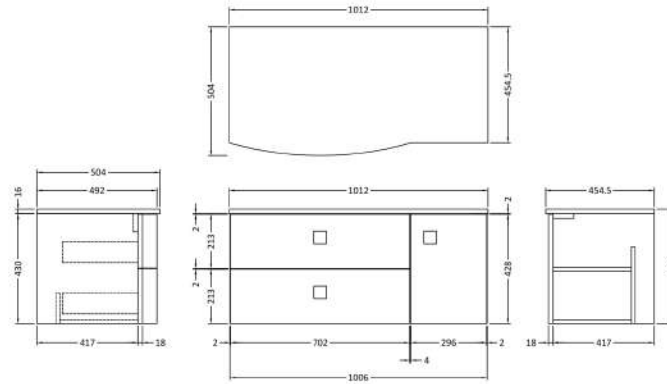

Sales Code: SAR105L

Description: 1000mm Cabinet With Marble Top Lh

Packaging Details

Barcode: 5056211888246

Sales Code: SAR194

Description: 700 W/H 2 Drawer Unit

Product Dimensions

Height (mm):	430
Width (mm):	710
Depth (mm):	480
Nett Weight (kg):	22

Packaging Dimensions

Height (mm):	500
Width (mm):	700
Depth (mm):	470
Gross Weight (kg):	22

Packaging Data

Box Colour:	Brown Cardboard Box
Box Qty:	1
Label Size:	100 x 50
Label Colour:	White Label
Label Qty:	2

Sales Code: SAR160

Description: 300 W/H Side Cabinet

Product Dimensions

Height (mm):	448
Width (mm):	305
Depth (mm):	440
Nett Weight (kg):	14

Packaging Dimensions

Height (mm):	450
Width (mm):	320
Depth (mm):	425
Gross Weight (kg):	14

Sales Code: SMB901

Description: 1000 Sarena Marble Top

Product Dimensions

Height (mm):	18
Width (mm):	1012
Depth (mm):	504
Nett Weight (kg):	18

Packaging Dimensions

Height (mm):	80
Width (mm):	1020
Depth (mm):	514
Gross Weight (kg):	18.5