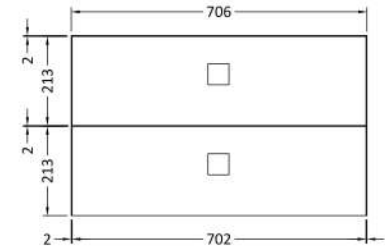

Sales Code: SAR105L

Description: 1000mm Cabinet With Marble Top Lh

Packaging Details

Barcode: 5056211888246

Sales Code: SAR194

Description: 700 W/H 2 Drawer Unit

Product Dimensions

Height (mm):	430
Width (mm):	710
Depth (mm):	480
Nett Weight (kg):	22

Packaging Dimensions

Height (mm):	500
Width (mm):	700
Depth (mm):	470
Gross Weight (kg):	22

Packaging Data

Box Colour:	Brown Cardboard Box
Box Qty:	1
Label Size:	100 x 50
Label Colour:	White Label
Label Qty:	2

Sales Code: SAR160

Description: 300 W/H Side Cabinet

Product Dimensions

Height (mm):	448
Width (mm):	305
Depth (mm):	440
Nett Weight (kg):	14

Packaging Dimensions

Height (mm):	450
Width (mm):	320
Depth (mm):	425
Gross Weight (kg):	14

Sales Code: SMB901

Description: 1000 Sarena Marble Top

Product Dimensions

Height (mm):	18
Width (mm):	1012
Depth (mm):	504
Nett Weight (kg):	18

Packaging Dimensions

Height (mm):	80
Width (mm):	1020
Depth (mm):	514
Gross Weight (kg):	18.5