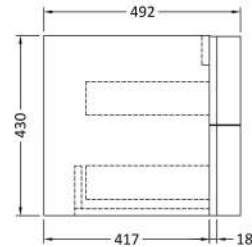

Sales Code: SAR105L

Description: 1000mm Cabinet With Marble Top Lh

Packaging Details

Barcode: 5056211888246

Sales Code: SAR194

Description: 700 W/H 2 Drawer Unit

Product Dimensions

Height (mm):	430
Width (mm):	710
Depth (mm):	480
Nett Weight (kg):	22

Packaging Dimensions

Height (mm):	500
Width (mm):	700
Depth (mm):	470
Gross Weight (kg):	22

Packaging Data

Box Colour:	Brown Cardboard Box
Box Qty:	1
Label Size:	100 x 50
Label Colour:	White Label
Label Qty:	2

Sales Code: SAR160

Description: 300 W/H Side Cabinet

Product Dimensions

Height (mm):	448
Width (mm):	305
Depth (mm):	440
Nett Weight (kg):	14

Packaging Dimensions

Height (mm):	450
Width (mm):	320
Depth (mm):	425
Gross Weight (kg):	14

Sales Code: SMB901

Description: 1000 Sarena Marble Top

Product Dimensions

Height (mm):	18
Width (mm):	1012
Depth (mm):	504
Nett Weight (kg):	18

Packaging Dimensions

Height (mm):	80
Width (mm):	1020
Depth (mm):	514
Gross Weight (kg):	18.5