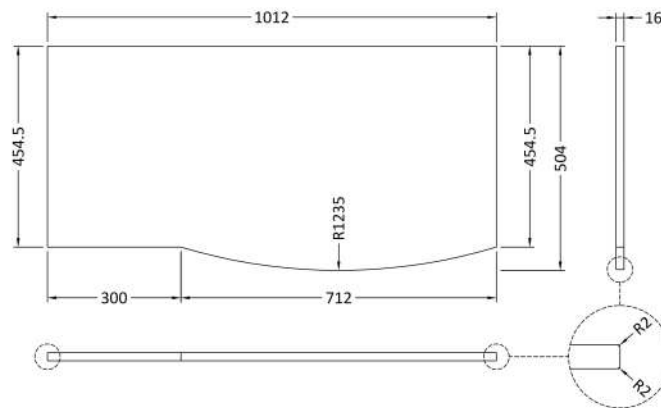

Packaging Dimensions

Height (mm):	500
Width (mm):	700
Depth (mm):	470
Gross Weight (kg):	22

Packaging Data

Box Colour:	Brown Cardboard Box
Box Qty:	1
Label Size:	100 x 50
Label Colour:	White Label
Label Qty:	2

Sales Code: SAR160

Description: 300 W/H Side Cabinet

Product Dimensions

Height (mm):	448
Width (mm):	305
Depth (mm):	440
Nett Weight (kg):	14

Packaging Dimensions

Height (mm):	450
Width (mm):	320
Depth (mm):	425
Gross Weight (kg):	14

Packaging Data

Box Colour:	Brown Cardboard Box
Box Qty:	1
Label Size:	100 x 50
Label Colour:	White Label
Label Qty:	2

Outer Box Dimensions (If Applicable)

Height (mm):	
Width (mm):	
Depth (mm):	
Gross Weight (kg):	
Barcode:	5056211873907

Sales Code: SMB901

Description: 1000 Sarena Marble Top

Product Dimensions

Height (mm):	18
Width (mm):	1012
Depth (mm):	504
Nett Weight (kg):	18

Packaging Dimensions

Height (mm):	80
Width (mm):	1020
Depth (mm):	514
Gross Weight (kg):	18.5