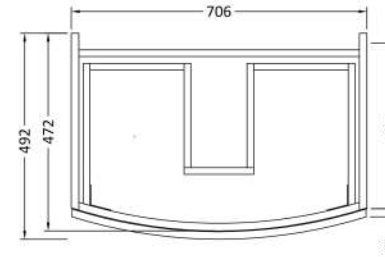

Sales Code: SAR105L

Description: 1000mm Cabinet With Marble Top Lh

Packaging Details

Barcode: 5056211888246

Sales Code: SAR194

Description: 700 W/H 2 Drawer Unit

Product Dimensions

Height (mm):	430
Width (mm):	710
Depth (mm):	480
Nett Weight (kg):	22

Packaging Dimensions

Height (mm):	500
Width (mm):	700
Depth (mm):	470
Gross Weight (kg):	22

Packaging Data

Box Colour:	Brown Cardboard Box
Box Qty:	1
Label Size:	100 x 50
Label Colour:	White Label
Label Qty:	2

Sales Code: SAR160

Description: 300 W/H Side Cabinet

Product Dimensions

Height (mm):	448
Width (mm):	305
Depth (mm):	440
Nett Weight (kg):	14

Packaging Dimensions

Height (mm):	450
Width (mm):	320
Depth (mm):	425
Gross Weight (kg):	14

Sales Code: SMB901

Description: 1000 Sarena Marble Top

Product Dimensions

Height (mm):	18
Width (mm):	1012
Depth (mm):	504
Nett Weight (kg):	18

Packaging Dimensions

Height (mm):	80
Width (mm):	1020
Depth (mm):	514
Gross Weight (kg):	18.5