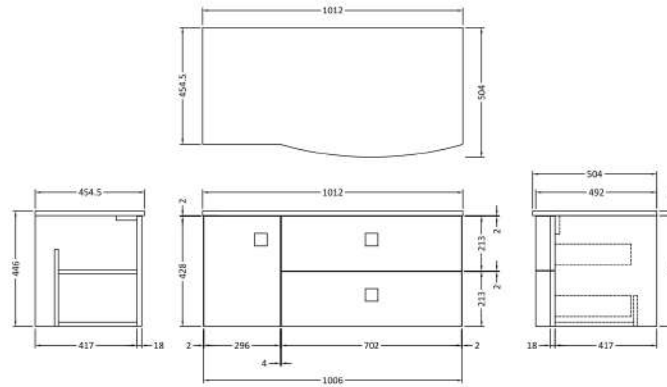

Sales Code: SAR105R

Description: 1000mm Cabinet With Marble Top Rh

Packaging Details

Barcode: 5056211888277

Sales Code: SAR194

Description: 700 W/H 2 Drawer Unit

Product Dimensions

Height (mm):	430
Width (mm):	710
Depth (mm):	480
Nett Weight (kg):	22

Packaging Dimensions

Height (mm):	500
Width (mm):	700
Depth (mm):	470
Gross Weight (kg):	22

Packaging Data

Box Colour:	Brown Cardboard Box
Box Qty:	1
Label Size:	100 x 50
Label Colour:	White Label
Label Qty:	2

Sales Code: SAR160

Description: 300 W/H Side Cabinet

Product Dimensions

Height (mm):	448
Width (mm):	305
Depth (mm):	440
Nett Weight (kg):	14

Packaging Dimensions

Height (mm):	450
Width (mm):	320
Depth (mm):	425
Gross Weight (kg):	14

Sales Code: SMB901

Description: 1000 Sarena Marble Top

Product Dimensions

Height (mm):	18
Width (mm):	1012
Depth (mm):	504
Nett Weight (kg):	18

Packaging Dimensions

Height (mm):	80
Width (mm):	1020
Depth (mm):	514
Gross Weight (kg):	18.5