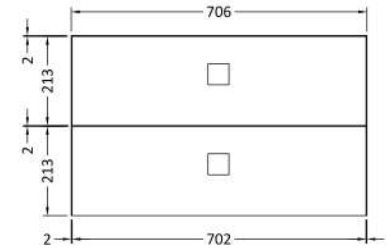

Sales Code: SAR105R

Description: 1000mm Cabinet With Marble Top Rh

Packaging Details

Barcode: 5056211888277

Sales Code: SAR194

Description: 700 W/H 2 Drawer Unit

Product Dimensions

Height (mm):	430
Width (mm):	710
Depth (mm):	480
Nett Weight (kg):	22

Packaging Dimensions

Height (mm):	500
Width (mm):	700
Depth (mm):	470
Gross Weight (kg):	22

Packaging Data

Box Colour:	Brown Cardboard Box
Box Qty:	1
Label Size:	100 x 50
Label Colour:	White Label
Label Qty:	2

Sales Code: SAR160

Description: 300 W/H Side Cabinet

Product Dimensions

Height (mm):	448
Width (mm):	305
Depth (mm):	440
Nett Weight (kg):	14

Packaging Dimensions

Height (mm):	450
Width (mm):	320
Depth (mm):	425
Gross Weight (kg):	14

Sales Code: SMB901

Description: 1000 Sarena Marble Top

Product Dimensions

Height (mm):	18
Width (mm):	1012
Depth (mm):	504
Nett Weight (kg):	18

Packaging Dimensions

Height (mm):	80
Width (mm):	1020
Depth (mm):	514
Gross Weight (kg):	18.5