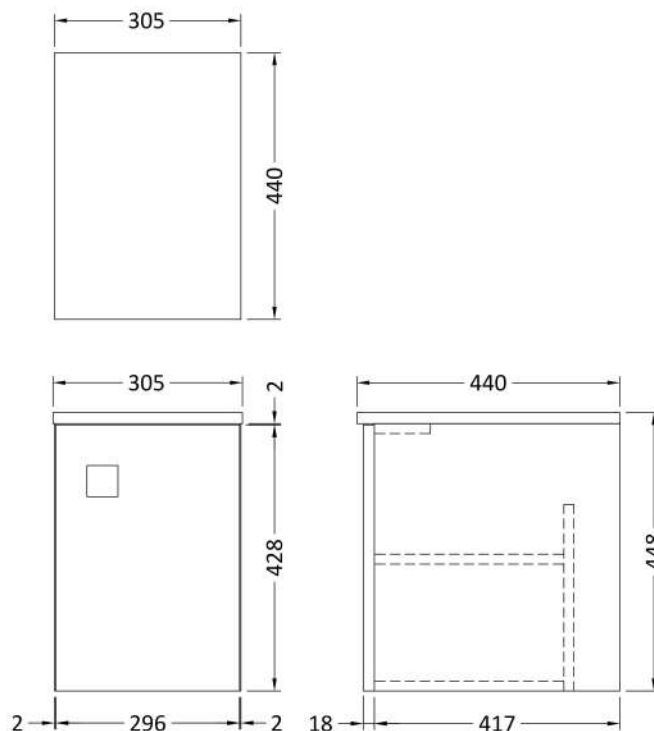

Packaging Dimensions

Height (mm):	500
Width (mm):	700
Depth (mm):	470
Gross Weight (kg):	22

Packaging Data

Box Colour:	Brown Cardboard Box
Box Qty:	1
Label Size:	100 x 50
Label Colour:	White Label
Label Qty:	2

Sales Code: SAR160

Description: 300 W/H Side Cabinet

Product Dimensions

Height (mm):	448
Width (mm):	305
Depth (mm):	440
Nett Weight (kg):	14

Packaging Dimensions

Height (mm):	450
Width (mm):	320
Depth (mm):	425
Gross Weight (kg):	14

Packaging Data

Box Colour:	Brown Cardboard Box
Box Qty:	1
Label Size:	100 x 50
Label Colour:	White Label
Label Qty:	2

Outer Box Dimensions (If Applicable)

Height (mm):	
Width (mm):	
Depth (mm):	
Gross Weight (kg):	
Barcode:	5056211873907

Sales Code: SMB901

Description: 1000 Sarena Marble Top

Product Dimensions

Height (mm):	18
Width (mm):	1012
Depth (mm):	504
Nett Weight (kg):	18

Packaging Dimensions

Height (mm):	80
Width (mm):	1020
Depth (mm):	514
Gross Weight (kg):	18.5