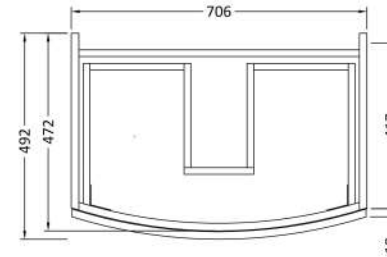

Sales Code: SAR194

Description: 700 W/H 2 Drawer Unit

Product Dimensions

Height (mm):	430
Width (mm):	710
Depth (mm):	480
Nett Weight (kg):	22

Packaging Dimensions

Height (mm):	500
Width (mm):	700
Depth (mm):	470
Gross Weight (kg):	22

Packaging Data

Box Colour:	Brown Cardboard Box
Box Qty:	1
Label Size:	100 x 50
Label Colour:	White Label
Label Qty:	2

Outer Box Dimensions (If Applicable)

Height (mm):	
Width (mm):	
Depth (mm):	
Gross Weight (kg):	
Barcode:	5056211873877

Product Details

Country of Origin:	Ukraine
Fitting Instruction:	No
CE & UKCA:	N/A
FSC Certified Materials:	Yes
Colour:	Moon White
Construction Method:	Cam & Wood Dowel
Construction Type:	Rigid
Cabinet Finish:	MFC Smooth Matt
Fascia Finish:	MFC Smooth Matt
Cabinet Thickness (mm):	18
Fascia Thickness (mm):	18
Drawer Included:	Yes
Drawer Type:	80mm High Metal Softclose
No of Shelves:	0
Hinge Type:	Not Applicable
Hinge Included:	Not Applicable
Adjustable Legs:	No
Fixings Included:	Yes
Handle Style:	Modern
Waste Shroud:	Yes
Handle Included:	Yes
Handle Type:	Square