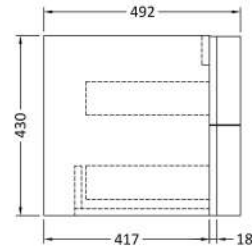

Sales Code: SAR105R

Description: 1000mm Cabinet With Marble Top Rh

Packaging Details

Barcode: 5056211888277

Sales Code: SAR194

Description: 700 W/H 2 Drawer Unit

Product Dimensions

Height (mm):	430
Width (mm):	710
Depth (mm):	480
Nett Weight (kg):	22

Packaging Dimensions

Height (mm):	500
Width (mm):	700
Depth (mm):	470
Gross Weight (kg):	22

Packaging Data

Box Colour:	Brown Cardboard Box
Box Qty:	1
Label Size:	100 x 50
Label Colour:	White Label
Label Qty:	2

Sales Code: SAR160

Description: 300 W/H Side Cabinet

Product Dimensions

Height (mm):	448
Width (mm):	305
Depth (mm):	440
Nett Weight (kg):	14

Packaging Dimensions

Height (mm):	450
Width (mm):	320
Depth (mm):	425
Gross Weight (kg):	14

Sales Code: SMB901

Description: 1000 Sarena Marble Top

Product Dimensions

Height (mm):	18
Width (mm):	1012
Depth (mm):	504
Nett Weight (kg):	18

Packaging Dimensions

Height (mm):	80
Width (mm):	1020
Depth (mm):	514
Gross Weight (kg):	18.5