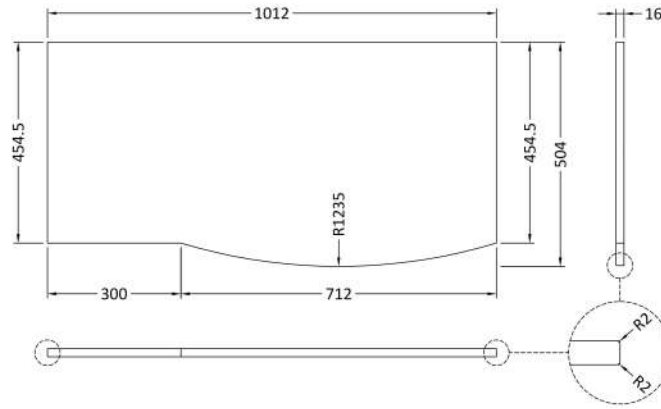

Packaging Dimensions

Height (mm):	500
Width (mm):	700
Depth (mm):	470
Gross Weight (kg):	22

Packaging Data

Box Colour:	Brown Cardboard Box
Box Qty:	1
Label Size:	100 x 50
Label Colour:	White Label
Label Qty:	2

Sales Code: SAR160

Description: 300 W/H Side Cabinet

Product Dimensions

Height (mm):	448
Width (mm):	305
Depth (mm):	440
Nett Weight (kg):	14

Packaging Dimensions

Height (mm):	450
Width (mm):	320
Depth (mm):	425
Gross Weight (kg):	14

Packaging Data

Box Colour:	Brown Cardboard Box
Box Qty:	1
Label Size:	100 x 50
Label Colour:	White Label
Label Qty:	2

Outer Box Dimensions (If Applicable)

Height (mm):	
Width (mm):	
Depth (mm):	
Gross Weight (kg):	
Barcode:	5056211873907

Sales Code: SMB901

Description: 1000 Sarena Marble Top

Product Dimensions

Height (mm):	18
Width (mm):	1012
Depth (mm):	504
Nett Weight (kg):	18

Packaging Dimensions

Height (mm):	80
Width (mm):	1020
Depth (mm):	514
Gross Weight (kg):	18.5