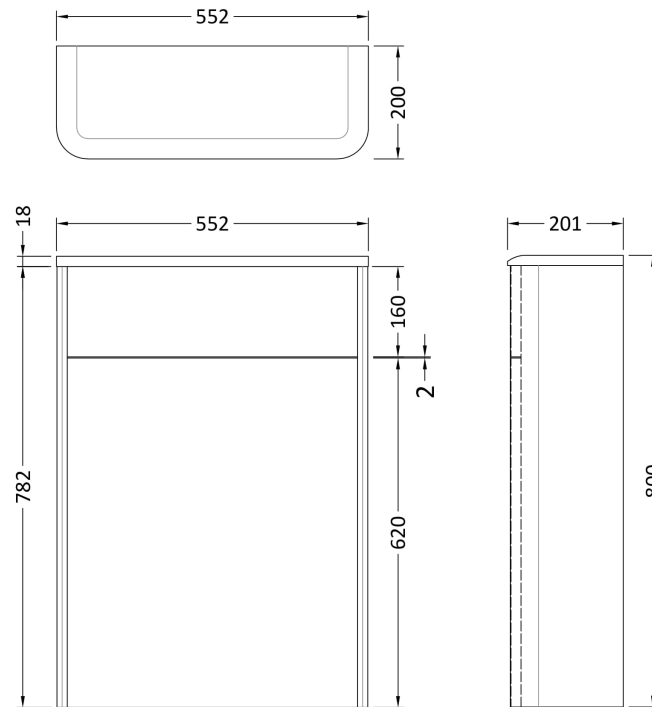

Sales Code: SAR141

Description: 550 Wc Unit

Product Dimensions

Height (mm):	800
Width (mm):	550
Depth (mm):	200
Nett Weight (kg):	16

Packaging Dimensions

Height (mm):	880
Width (mm):	590
Depth (mm):	230
Gross Weight (kg):	16

Packaging Data

Box Colour:	Brown Cardboard Box
Box Qty:	1
Label Size:	100 x 50
Label Colour:	White Label
Label Qty:	2

Outer Box Dimensions (If Applicable)

Height (mm):	
Width (mm):	
Depth (mm):	
Gross Weight (kg):	
Barcode:	5056211873938

Product Details

Country of Origin:	Ukraine
Fitting Instruction:	Yes
Certification:	FSC: Yes CE: N/A
Colour:	Moon White
Construction Method:	Cam & Wood Dowel
Construction Type:	Rigid
Cabinet Finish:	MFC Smooth Matt
Fascia Finish:	MFC Smooth Matt
Cabinet Thickness (mm):	18
Fascia Thickness (mm):	18
Drawer Included:	No
Drawer Type:	Not Applicable
No of Shelves:	0
Hinge Type:	Not Applicable
Hinge Included:	Not Applicable
Adjustable Legs:	No
Fixings Included:	No
Handle Style:	Not Applicable
Handle Included:	No
Waste Shroud:	No
Handle Type:	Not Applicable