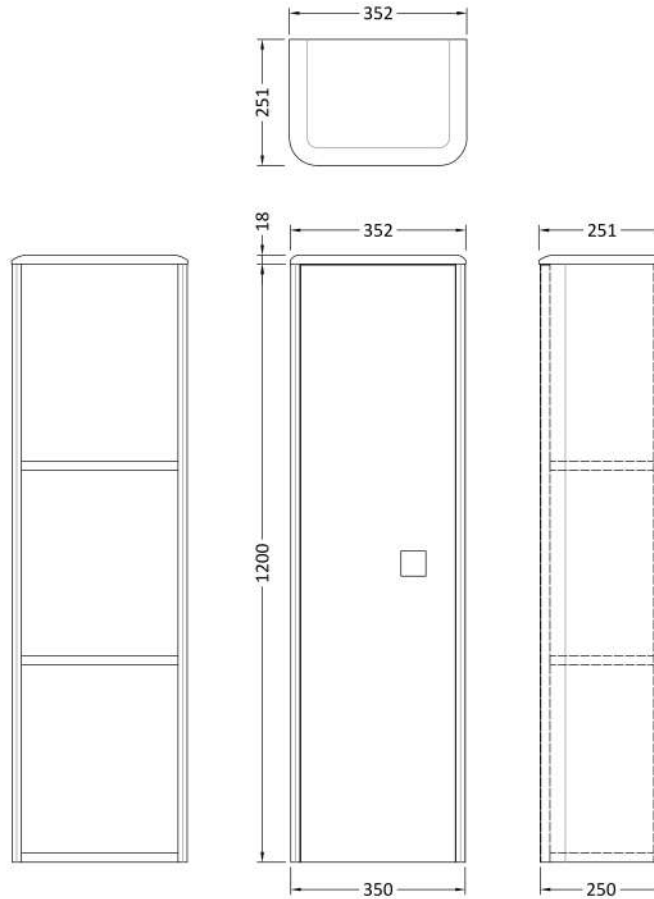

Sales Code: SAR162

Description: 350 Tall Unit

Product Dimensions

Height (mm):	1200
Width (mm):	350
Depth (mm):	250
Nett Weight (kg):	36

Packaging Dimensions

Height (mm):	1230
Width (mm):	390
Depth (mm):	290
Gross Weight (kg):	36

Packaging Data

Box Colour:	Brown Cardboard Box
Box Qty:	1
Label Size:	100 x 50
Label Colour:	White Label
Label Qty:	2

Outer Box Dimensions (If Applicable)

Height (mm):	
Width (mm):	
Depth (mm):	
Gross Weight (kg):	
Barcode:	5056211873969

Product Details

Country of Origin:	Ukraine
Fitting Instruction:	No
CE & UKCA:	N/A
FSC Certified Materials:	Yes
Colour:	Moon White
Construction Method:	Cam & Wood Dowel
Construction Type:	Rigid
Cabinet Finish:	MFC Smooth Matt
Fascia Finish:	MFC Smooth Matt
Cabinet Thickness (mm):	18
Fascia Thickness (mm):	18
Drawer Included:	No
Drawer Type:	Not Applicable
No of Shelves:	2
Hinge Type:	95 Degree Clip-On Soft Close
Hinge Included:	Yes
Adjustable Legs:	No
Fixings Included:	Yes
Handle Style:	Modern
Waste Shroud:	No
Handle Included:	Yes
Handle Type:	Square