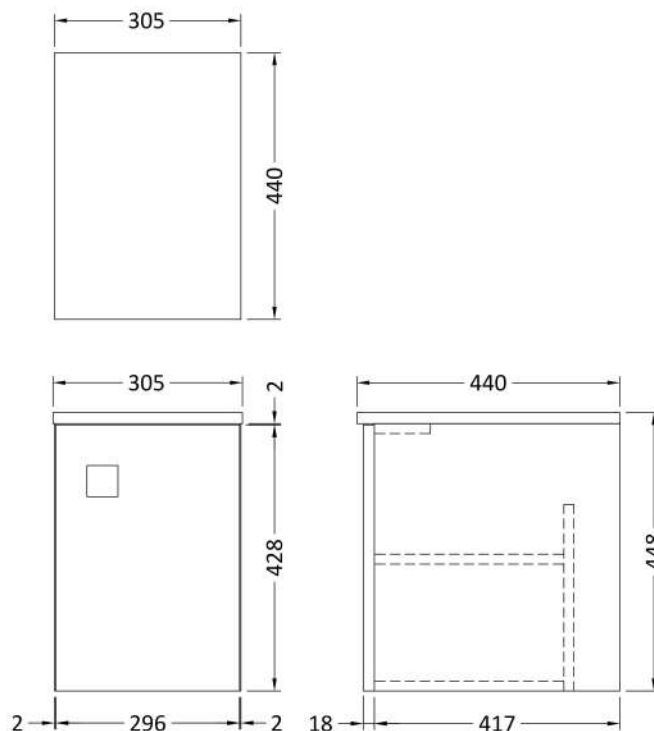

Packaging Dimensions

Height (mm):	500
Width (mm):	700
Depth (mm):	470
Gross Weight (kg):	22

Packaging Data

Box Colour:	Brown Cardboard Box
Box Qty:	1
Label Size:	100 x 50
Label Colour:	White Label
Label Qty:	2

Outer Box Dimensions (If Applicable)

Height (mm):	
Width (mm):	
Depth (mm):	
Gross Weight (kg):	
Barcode:	5056211873853

Product Details

Country of Origin:	Ukraine
Fitting Instruction:	No
CE & UKCA:	N/A
FSC Certified Materials:	Yes
Colour:	Dove Grey
Construction Method:	Cam & Wood Dowel
Construction Type:	Rigid
Cabinet Finish:	MFC Smooth Matt
Fascia Finish:	MFC Smooth Matt
Cabinet Thickness (mm):	18
Fascia Thickness (mm):	18
Drawer Included:	Yes
Drawer Type:	80mm High Metal Softclose
No of Shelves:	0
Hinge Type:	Not Applicable
Hinge Included:	Not Applicable
Adjustable Legs:	No
Fixings Included:	Yes
Handle Style:	Modern
Waste Shroud:	Yes
Handle Included:	Yes
Handle Type:	Square

Sales Code: SAR260

Description: 300 W/H Side Cabinet

Product Dimensions

Height (mm):	448
Width (mm):	305
Depth (mm):	440
Nett Weight (kg):	14

Packaging Dimensions

Height (mm):	450
Width (mm):	320
Depth (mm):	425
Gross Weight (kg):	14

Packaging Data

Box Colour:	Brown Cardboard Box
Box Qty:	1
Label Size:	100 x 50
Label Colour:	White Label
Label Qty:	2

Outer Box Dimensions (If Applicable)

Height (mm):	
Width (mm):	
Depth (mm):	
Gross Weight (kg):	
Barcode:	5056211873884