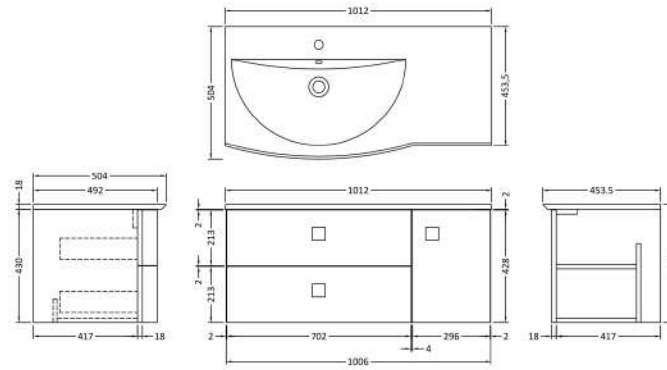

Sales Code: SAR202L

Description: 1000 W/H 2 Drawer Unit & Basin Lh

Packaging Details

Barcode: 5056211875048

Sales Code: SAR294

Description: 700 W/H 2 Drawer Unit

Product Dimensions

Height (mm):	430
Width (mm):	710
Depth (mm):	480
Nett Weight (kg):	22

Packaging Dimensions

Height (mm):	500
Width (mm):	700
Depth (mm):	470
Gross Weight (kg):	22

Packaging Data

Box Colour:	Brown Cardboard Box
Box Qty:	1
Label Size:	100 x 50
Label Colour:	White Label
Label Qty:	2

Outer Box Dimensions (If Applicable)

Height (mm):	
Width (mm):	
Depth (mm):	
Gross Weight (kg):	
Barcode:	5056211873853

Product Details

Country of Origin:	Ukraine
Fitting Instruction:	No
CE & UKCA:	N/A
FSC Certified Materials:	Yes
Colour:	Dove Grey
Construction Method:	Cam & Wood Dowel
Construction Type:	Rigid
Cabinet Finish:	MFC Smooth Matt
Fascia Finish:	MFC Smooth Matt
Cabinet Thickness (mm):	18
Fascia Thickness (mm):	18
Drawer Included:	Yes
Drawer Type:	80mm High Metal Softclose
No of Shelves:	0
Hinge Type:	Not Applicable
Hinge Included:	Not Applicable
Adjustable Legs:	No
Fixings Included:	Yes
Handle Style:	Modern
Waste Shroud:	Yes
Handle Included:	Yes
Handle Type:	Square

Sales Code: SAR260

Description: 300 W/H Side Cabinet

Product Dimensions

Height (mm):	448
Width (mm):	305
Depth (mm):	440
Nett Weight (kg):	14

Packaging Dimensions

Height (mm):	450
Width (mm):	320
Depth (mm):	425
Gross Weight (kg):	14