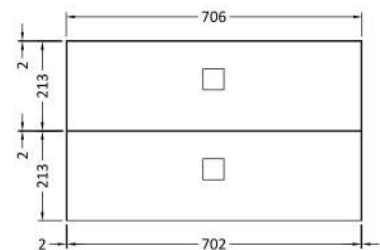

Sales Code: SAR202L

Description: 1000 W/H 2 Drawer Unit & Basin Lh

Packaging Details

Barcode: 5056211875048

Sales Code: SAR294

Description: 700 W/H 2 Drawer Unit

Product Dimensions

Height (mm):	430
Width (mm):	710
Depth (mm):	480
Nett Weight (kg):	22

Packaging Dimensions

Height (mm):	500
Width (mm):	700
Depth (mm):	470
Gross Weight (kg):	22

Packaging Data

Box Colour:	Brown Cardboard Box
Box Qty:	1
Label Size:	100 x 50
Label Colour:	White Label
Label Qty:	2

Sales Code: SAR260

Description: 300 W/H Side Cabinet

Product Dimensions

Height (mm):	448
Width (mm):	305
Depth (mm):	440
Nett Weight (kg):	14

Packaging Dimensions

Height (mm):	450
Width (mm):	320
Depth (mm):	425
Gross Weight (kg):	14

Packaging Data

Box Colour:	Brown Cardboard Box
Box Qty:	1
Label Size:	100 x 50
Label Colour:	White Label
Label Qty:	2

Outer Box Dimensions (If Applicable)

Height (mm):	
Width (mm):	
Depth (mm):	
Gross Weight (kg):	
Barcode:	5056211873884