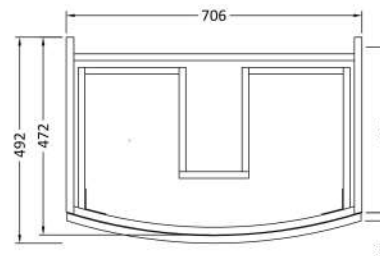

Sales Code: SAR202L

Description: 1000 W/H 2 Drawer Unit & Basin Lh

Packaging Details

Barcode: 5056211875048

Sales Code: SAR294

Description: 700 W/H 2 Drawer Unit

Product Dimensions

Height (mm):	430
Width (mm):	710
Depth (mm):	480
Nett Weight (kg):	22

Packaging Dimensions

Height (mm):	500
Width (mm):	700
Depth (mm):	470
Gross Weight (kg):	22

Packaging Data

Box Colour:	Brown Cardboard Box
Box Qty:	1
Label Size:	100 x 50
Label Colour:	White Label
Label Qty:	2

Outer Box Dimensions (If Applicable)

Height (mm):	
Width (mm):	
Depth (mm):	
Gross Weight (kg):	
Barcode:	5056211873853

Product Details

Country of Origin:	Ukraine
Fitting Instruction:	No
CE & UKCA:	N/A
FSC Certified Materials:	Yes
Colour:	Dove Grey
Construction Method:	Cam & Wood Dowel
Construction Type:	Rigid
Cabinet Finish:	MFC Smooth Matt
Fascia Finish:	MFC Smooth Matt
Cabinet Thickness (mm):	18
Fascia Thickness (mm):	18
Drawer Included:	Yes
Drawer Type:	80mm High Metal Softclose
No of Shelves:	0
Hinge Type:	Not Applicable
Hinge Included:	Not Applicable
Adjustable Legs:	No
Fixings Included:	Yes
Handle Style:	Modern
Waste Shroud:	Yes
Handle Included:	Yes
Handle Type:	Square

Sales Code: SAR260

Description: 300 W/H Side Cabinet

Product Dimensions

Height (mm):	448
Width (mm):	305
Depth (mm):	440
Nett Weight (kg):	14

Packaging Dimensions

Height (mm):	450
Width (mm):	320
Depth (mm):	425
Gross Weight (kg):	14