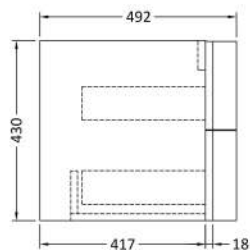

Sales Code: SAR202L

Description: 1000 W/H 2 Drawer Unit & Basin Lh

Packaging Details

Barcode: 5056211875048

Sales Code: SAR294

Description: 700 W/H 2 Drawer Unit

Product Dimensions

Height (mm):	430
Width (mm):	710
Depth (mm):	480
Nett Weight (kg):	22

Packaging Dimensions

Height (mm):	500
Width (mm):	700
Depth (mm):	470
Gross Weight (kg):	22

Packaging Data

Box Colour:	Brown Cardboard Box
Box Qty:	1
Label Size:	100 x 50
Label Colour:	White Label
Label Qty:	2

Outer Box Dimensions (If Applicable)

Height (mm):	
Width (mm):	
Depth (mm):	
Gross Weight (kg):	
Barcode:	5056211873853

Product Details

Country of Origin:	Ukraine
Fitting Instruction:	No
CE & UKCA:	N/A
FSC Certified Materials:	Yes
Colour:	Dove Grey
Construction Method:	Cam & Wood Dowel
Construction Type:	Rigid
Cabinet Finish:	MFC Smooth Matt
Fascia Finish:	MFC Smooth Matt
Cabinet Thickness (mm):	18
Fascia Thickness (mm):	18
Drawer Included:	Yes
Drawer Type:	80mm High Metal Softclose
No of Shelves:	0
Hinge Type:	Not Applicable
Hinge Included:	Not Applicable
Adjustable Legs:	No
Fixings Included:	Yes
Handle Style:	Modern
Waste Shroud:	Yes
Handle Included:	Yes
Handle Type:	Square

Sales Code: SAR260

Description: 300 W/H Side Cabinet

Product Dimensions

Height (mm):	448
Width (mm):	305
Depth (mm):	440
Nett Weight (kg):	14

Packaging Dimensions

Height (mm):	450
Width (mm):	320
Depth (mm):	425
Gross Weight (kg):	14