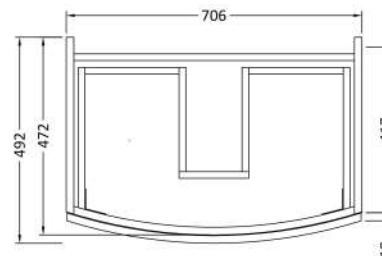

Sales Code: SAR203L

Description: 1000mm Cabinet With Marble Top Lh

Packaging Details

Barcode: 5056211888130

Sales Code: SAR294

Description: 700 W/H 2 Drawer Unit

Product Dimensions

Height (mm):	430
Width (mm):	710
Depth (mm):	480
Nett Weight (kg):	22

Packaging Dimensions

Height (mm):	500
Width (mm):	700
Depth (mm):	470
Gross Weight (kg):	22

Packaging Data

Box Colour:	Brown Cardboard Box
Box Qty:	1
Label Size:	100 x 50
Label Colour:	White Label
Label Qty:	2

Sales Code: SAR260

Description: 300 W/H Side Cabinet

Product Dimensions

Height (mm):	448
Width (mm):	305
Depth (mm):	440
Nett Weight (kg):	14

Packaging Dimensions

Height (mm):	450
Width (mm):	320
Depth (mm):	425
Gross Weight (kg):	14

Sales Code: SMB101

Description: 1000 Sarena Marble Top

Product Dimensions

Height (mm):	18
Width (mm):	1012
Depth (mm):	504
Nett Weight (kg):	18

Packaging Dimensions

Height (mm):	80
Width (mm):	1020
Depth (mm):	514
Gross Weight (kg):	18.5