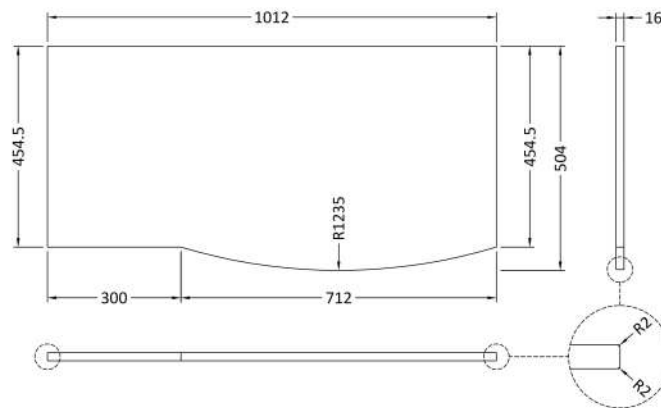

Packaging Dimensions

Height (mm):	500
Width (mm):	700
Depth (mm):	470
Gross Weight (kg):	22

Packaging Data

Box Colour:	Brown Cardboard Box
Box Qty:	1
Label Size:	100 x 50
Label Colour:	White Label
Label Qty:	2

Sales Code: SAR260

Description: 300 W/H Side Cabinet

Product Dimensions

Height (mm):	448
Width (mm):	305
Depth (mm):	440
Nett Weight (kg):	14

Packaging Dimensions

Height (mm):	450
Width (mm):	320
Depth (mm):	425
Gross Weight (kg):	14

Packaging Data

Box Colour:	Brown Cardboard Box
Box Qty:	1
Label Size:	100 x 50
Label Colour:	White Label
Label Qty:	2

Outer Box Dimensions (If Applicable)

Height (mm):	
Width (mm):	
Depth (mm):	
Gross Weight (kg):	
Barcode:	5056211873884

Sales Code: SMB101

Description: 1000 Sarena Marble Top

Product Dimensions

Height (mm):	18
Width (mm):	1012
Depth (mm):	504
Nett Weight (kg):	18

Packaging Dimensions

Height (mm):	80
Width (mm):	1020
Depth (mm):	514
Gross Weight (kg):	18.5