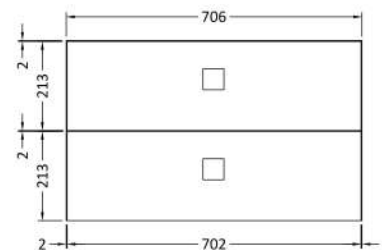

Sales Code: SAR203L

Description: 1000mm Cabinet With Marble Top Lh

Packaging Details

Barcode: 5056211888130

Sales Code: SAR294

Description: 700 W/H 2 Drawer Unit

Product Dimensions

Height (mm):	430
Width (mm):	710
Depth (mm):	480
Nett Weight (kg):	22

Packaging Dimensions

Height (mm):	500
Width (mm):	700
Depth (mm):	470
Gross Weight (kg):	22

Packaging Data

Box Colour:	Brown Cardboard Box
Box Qty:	1
Label Size:	100 x 50
Label Colour:	White Label
Label Qty:	2

Sales Code: SAR260

Description: 300 W/H Side Cabinet

Product Dimensions

Height (mm):	448
Width (mm):	305
Depth (mm):	440
Nett Weight (kg):	14

Packaging Dimensions

Height (mm):	450
Width (mm):	320
Depth (mm):	425
Gross Weight (kg):	14

Sales Code: SMB101

Description: 1000 Sarena Marble Top

Product Dimensions

Height (mm):	18
Width (mm):	1012
Depth (mm):	504
Nett Weight (kg):	18

Packaging Dimensions

Height (mm):	80
Width (mm):	1020
Depth (mm):	514
Gross Weight (kg):	18.5