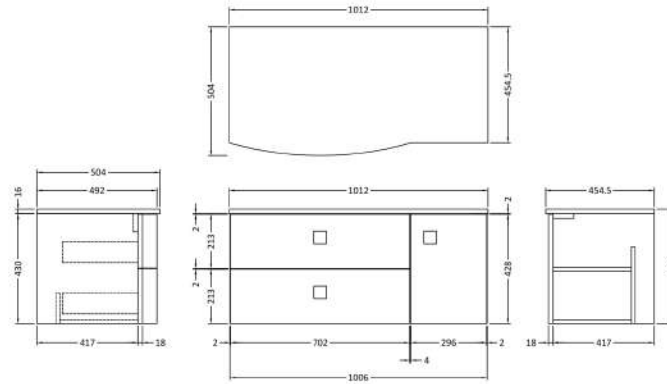

Sales Code: SAR203L

Description: 1000mm Cabinet With Marble Top Lh

Packaging Details

Barcode: 5056211888130

Sales Code: SAR294

Description: 700 W/H 2 Drawer Unit

Product Dimensions

Height (mm):	430
Width (mm):	710
Depth (mm):	480
Nett Weight (kg):	22

Packaging Dimensions

Height (mm):	500
Width (mm):	700
Depth (mm):	470
Gross Weight (kg):	22

Packaging Data

Box Colour:	Brown Cardboard Box
Box Qty:	1
Label Size:	100 x 50
Label Colour:	White Label
Label Qty:	2

Sales Code: SAR260

Description: 300 W/H Side Cabinet

Product Dimensions

Height (mm):	448
Width (mm):	305
Depth (mm):	440
Nett Weight (kg):	14

Packaging Dimensions

Height (mm):	450
Width (mm):	320
Depth (mm):	425
Gross Weight (kg):	14

Sales Code: SMB101

Description: 1000 Sarena Marble Top

Product Dimensions

Height (mm):	18
Width (mm):	1012
Depth (mm):	504
Nett Weight (kg):	18

Packaging Dimensions

Height (mm):	80
Width (mm):	1020
Depth (mm):	514
Gross Weight (kg):	18.5