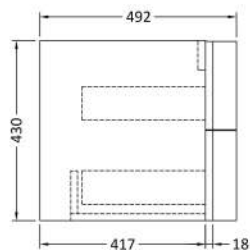

Sales Code: SAR203L

Description: 1000mm Cabinet With Marble Top Lh

Packaging Details

Barcode: 5056211888130

Sales Code: SAR294

Description: 700 W/H 2 Drawer Unit

Product Dimensions

Height (mm):	430
Width (mm):	710
Depth (mm):	480
Nett Weight (kg):	22

Packaging Dimensions

Height (mm):	500
Width (mm):	700
Depth (mm):	470
Gross Weight (kg):	22

Packaging Data

Box Colour:	Brown Cardboard Box
Box Qty:	1
Label Size:	100 x 50
Label Colour:	White Label
Label Qty:	2

Sales Code: SAR260

Description: 300 W/H Side Cabinet

Product Dimensions

Height (mm):	448
Width (mm):	305
Depth (mm):	440
Nett Weight (kg):	14

Packaging Dimensions

Height (mm):	450
Width (mm):	320
Depth (mm):	425
Gross Weight (kg):	14

Sales Code: SMB101

Description: 1000 Sarena Marble Top

Product Dimensions

Height (mm):	18
Width (mm):	1012
Depth (mm):	504
Nett Weight (kg):	18

Packaging Dimensions

Height (mm):	80
Width (mm):	1020
Depth (mm):	514
Gross Weight (kg):	18.5