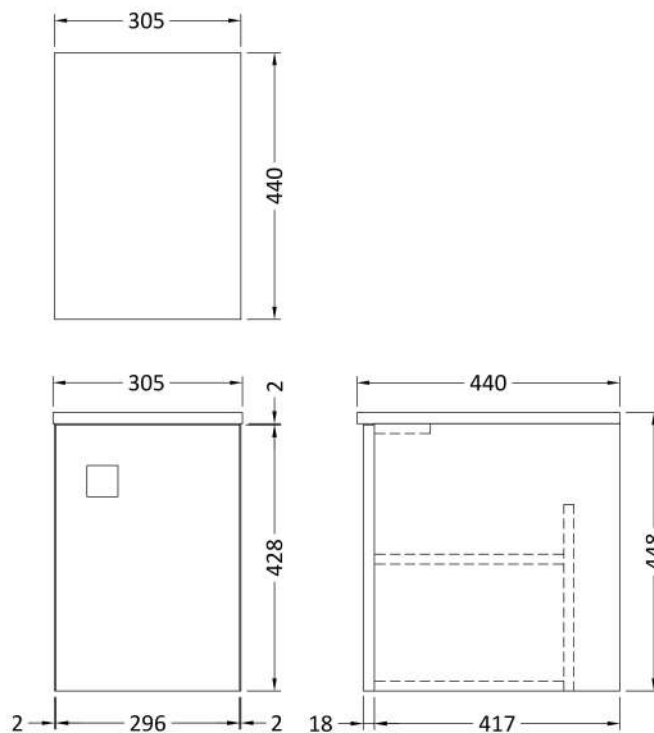

Packaging Dimensions

Height (mm):	500
Width (mm):	700
Depth (mm):	470
Gross Weight (kg):	22

Packaging Data

Box Colour:	Brown Cardboard Box
Box Qty:	1
Label Size:	100 x 50
Label Colour:	White Label
Label Qty:	2

Sales Code: SAR260

Description: 300 W/H Side Cabinet

Product Dimensions

Height (mm):	448
Width (mm):	305
Depth (mm):	440
Nett Weight (kg):	14

Packaging Dimensions

Height (mm):	450
Width (mm):	320
Depth (mm):	425
Gross Weight (kg):	14

Packaging Data

Box Colour:	Brown Cardboard Box
Box Qty:	1
Label Size:	100 x 50
Label Colour:	White Label
Label Qty:	2

Outer Box Dimensions (If Applicable)

Height (mm):	
Width (mm):	
Depth (mm):	
Gross Weight (kg):	
Barcode:	5056211873884

Sales Code: SMB101

Description: 1000 Sarena Marble Top

Product Dimensions

Height (mm):	18
Width (mm):	1012
Depth (mm):	504
Nett Weight (kg):	18

Packaging Dimensions

Height (mm):	80
Width (mm):	1020
Depth (mm):	514
Gross Weight (kg):	18.5