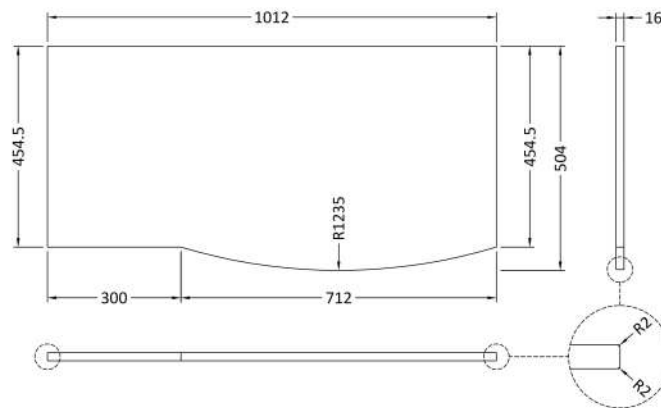

### Outer Box Dimensions (If Applicable)

Height (mm):	
Width (mm):	
Depth (mm):	
Gross Weight (kg):	
Barcode:	5056211873853

### Product Dimensions

Height (mm):	448
Width (mm):	305
Depth (mm):	440
Nett Weight (kg):	14

### Outer Box Dimensions (If Applicable)

Height (mm):	
Width (mm):	
Depth (mm):	
Gross Weight (kg):	
Barcode:	5056211873884

Sales Code: SMB101

Description: 1000 Sarena Marble Top

**Product Dimensions**

Height (mm):	18
Width (mm):	1012
Depth (mm):	504
Nett Weight (kg):	18

**Packaging Dimensions**

Height (mm):	80
Width (mm):	1020
Depth (mm):	514
Gross Weight (kg):	18.5