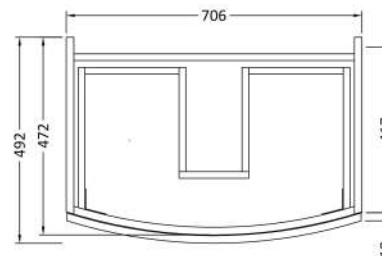

### Product Dimensions

Height (mm):	430
Width (mm):	710
Depth (mm):	480
Nett Weight (kg):	22

### Packaging Dimensions

Height (mm):	500
Width (mm):	700
Depth (mm):	470
Gross Weight (kg):	22

### Product Dimensions

Height (mm):	448
Width (mm):	305
Depth (mm):	440
Nett Weight (kg):	14

### Packaging Dimensions

Height (mm):	450
Width (mm):	320
Depth (mm):	425
Gross Weight (kg):	14