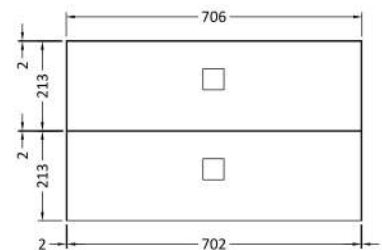

### Product Dimensions

Height (mm):	430
Width (mm):	710
Depth (mm):	480
Nett Weight (kg):	22

### Packaging Dimensions

Height (mm):	500
Width (mm):	700
Depth (mm):	470
Gross Weight (kg):	22

### Product Dimensions

Height (mm):	448
Width (mm):	305
Depth (mm):	440
Nett Weight (kg):	14

### Packaging Dimensions

Height (mm):	450
Width (mm):	320
Depth (mm):	425
Gross Weight (kg):	14