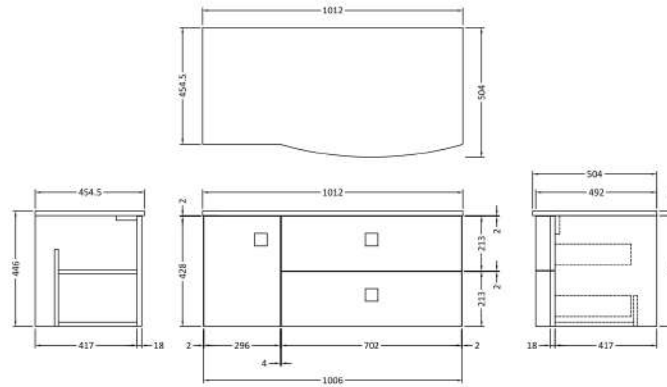

Sales Code: SAR203R

Description: 1000mm Cabinet With Marble Top Rh

Packaging Details

Barcode: 5056211888161