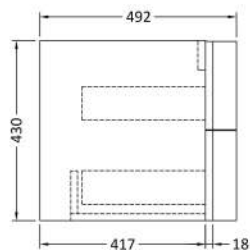

### Product Dimensions

Height (mm):	430
Width (mm):	710
Depth (mm):	480
Nett Weight (kg):	22

### Packaging Dimensions

Height (mm):	500
Width (mm):	700
Depth (mm):	470
Gross Weight (kg):	22

### Product Dimensions

Height (mm):	448
Width (mm):	305
Depth (mm):	440
Nett Weight (kg):	14

### Packaging Dimensions

Height (mm):	450
Width (mm):	320
Depth (mm):	425
Gross Weight (kg):	14