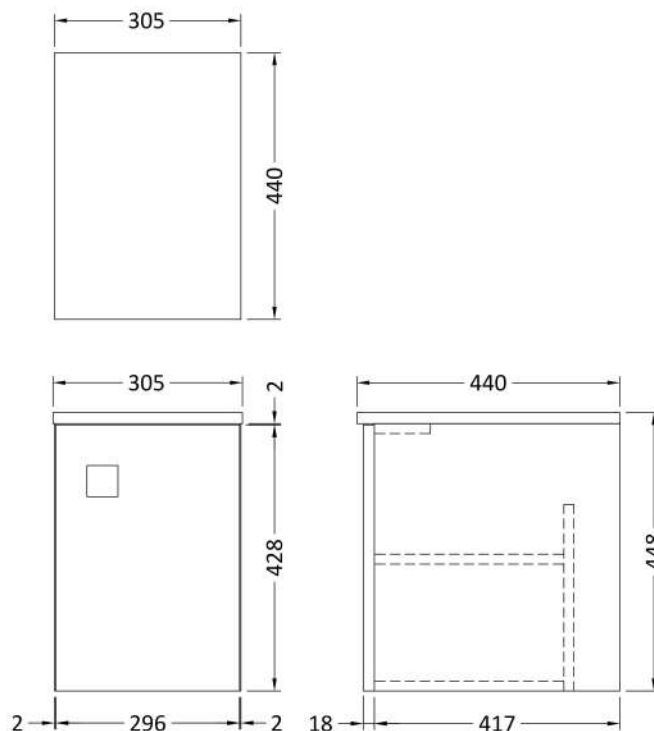

### Product Dimensions

Height (mm):	430
Width (mm):	710
Depth (mm):	480
Nett Weight (kg):	22

### Packaging Dimensions

Height (mm):	500
Width (mm):	700
Depth (mm):	470
Gross Weight (kg):	22

### Outer Box Dimensions (If Applicable)

Height (mm):	
Width (mm):	
Depth (mm):	
Gross Weight (kg):	
Barcode:	5056211873853

### Product Dimensions

Height (mm):	448
Width (mm):	305
Depth (mm):	440
Nett Weight (kg):	14