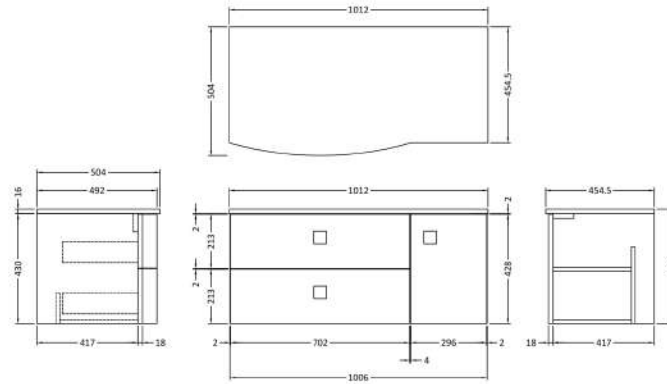

Sales Code: SAR205L

Description: 1000mm Cabinet With Marble Top Lh

Packaging Details

Barcode: 5056211888253

Sales Code: SAR294

Description: 700 W/H 2 Drawer Unit

Product Dimensions

Height (mm):	430
Width (mm):	710
Depth (mm):	480
Nett Weight (kg):	22

Packaging Dimensions

Height (mm):	500
Width (mm):	700
Depth (mm):	470
Gross Weight (kg):	22

Packaging Data

Box Colour:	Brown Cardboard Box
Box Qty:	1
Label Size:	100 x 50
Label Colour:	White Label
Label Qty:	2

Sales Code: SAR260

Description: 300 W/H Side Cabinet

Product Dimensions

Height (mm):	448
Width (mm):	305
Depth (mm):	440
Nett Weight (kg):	14

Packaging Dimensions

Height (mm):	450
Width (mm):	320
Depth (mm):	425
Gross Weight (kg):	14

Sales Code: SMB901

Description: 1000 Sarena Marble Top

Product Dimensions

Height (mm):	18
Width (mm):	1012
Depth (mm):	504
Nett Weight (kg):	18

Packaging Dimensions

Height (mm):	80
Width (mm):	1020
Depth (mm):	514
Gross Weight (kg):	18.5