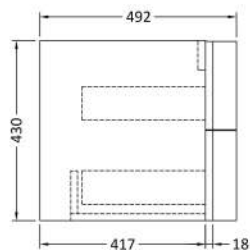

Sales Code: SAR205L

Description: 1000mm Cabinet With Marble Top Lh

Packaging Details

Barcode: 5056211888253

Sales Code: SAR294

Description: 700 W/H 2 Drawer Unit

Product Dimensions

Height (mm):	430
Width (mm):	710
Depth (mm):	480
Nett Weight (kg):	22

Packaging Dimensions

Height (mm):	500
Width (mm):	700
Depth (mm):	470
Gross Weight (kg):	22

Packaging Data

Box Colour:	Brown Cardboard Box
Box Qty:	1
Label Size:	100 x 50
Label Colour:	White Label
Label Qty:	2

Sales Code: SAR260

Description: 300 W/H Side Cabinet

Product Dimensions

Height (mm):	448
Width (mm):	305
Depth (mm):	440
Nett Weight (kg):	14

Packaging Dimensions

Height (mm):	450
Width (mm):	320
Depth (mm):	425
Gross Weight (kg):	14

Sales Code: SMB901

Description: 1000 Sarena Marble Top

Product Dimensions

Height (mm):	18
Width (mm):	1012
Depth (mm):	504
Nett Weight (kg):	18

Packaging Dimensions

Height (mm):	80
Width (mm):	1020
Depth (mm):	514
Gross Weight (kg):	18.5