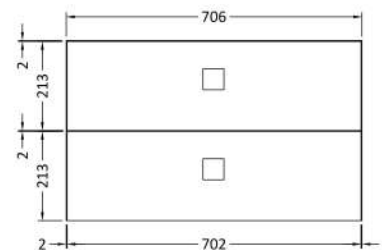

Sales Code: SAR205L

Description: 1000mm Cabinet With Marble Top Lh

Packaging Details

Barcode: 5056211888253

Sales Code: SAR294

Description: 700 W/H 2 Drawer Unit

Product Dimensions

Height (mm):	430
Width (mm):	710
Depth (mm):	480
Nett Weight (kg):	22

Packaging Dimensions

Height (mm):	500
Width (mm):	700
Depth (mm):	470
Gross Weight (kg):	22

Packaging Data

Box Colour:	Brown Cardboard Box
Box Qty:	1
Label Size:	100 x 50
Label Colour:	White Label
Label Qty:	2

Sales Code: SAR260

Description: 300 W/H Side Cabinet

Product Dimensions

Height (mm):	448
Width (mm):	305
Depth (mm):	440
Nett Weight (kg):	14

Packaging Dimensions

Height (mm):	450
Width (mm):	320
Depth (mm):	425
Gross Weight (kg):	14

Sales Code: SMB901

Description: 1000 Sarena Marble Top

Product Dimensions

Height (mm):	18
Width (mm):	1012
Depth (mm):	504
Nett Weight (kg):	18

Packaging Dimensions

Height (mm):	80
Width (mm):	1020
Depth (mm):	514
Gross Weight (kg):	18.5