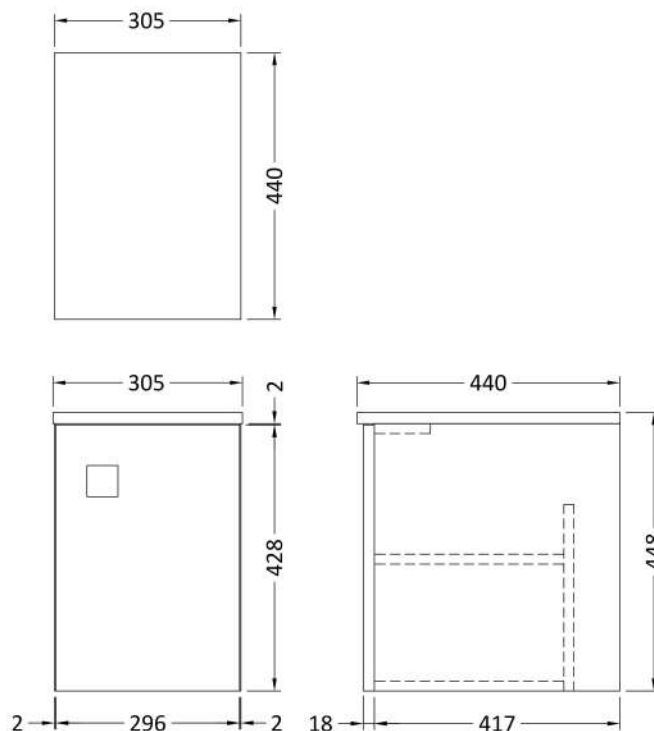

Packaging Dimensions

Height (mm):	500
Width (mm):	700
Depth (mm):	470
Gross Weight (kg):	22

Packaging Data

Box Colour:	Brown Cardboard Box
Box Qty:	1
Label Size:	100 x 50
Label Colour:	White Label
Label Qty:	2

Sales Code: SAR260

Description: 300 W/H Side Cabinet

Product Dimensions

Height (mm):	448
Width (mm):	305
Depth (mm):	440
Nett Weight (kg):	14

Packaging Dimensions

Height (mm):	450
Width (mm):	320
Depth (mm):	425
Gross Weight (kg):	14

Packaging Data

Box Colour:	Brown Cardboard Box
Box Qty:	1
Label Size:	100 x 50
Label Colour:	White Label
Label Qty:	2

Outer Box Dimensions (If Applicable)

Height (mm):	
Width (mm):	
Depth (mm):	
Gross Weight (kg):	
Barcode:	5056211873884

Sales Code: SMB901

Description: 1000 Sarena Marble Top

Product Dimensions

Height (mm):	18
Width (mm):	1012
Depth (mm):	504
Nett Weight (kg):	18

Packaging Dimensions

Height (mm):	80
Width (mm):	1020
Depth (mm):	514
Gross Weight (kg):	18.5