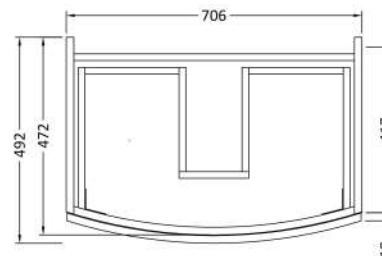

Sales Code: SAR205L

Description: 1000mm Cabinet With Marble Top Lh

Packaging Details

Barcode: 5056211888253

Sales Code: SAR294

Description: 700 W/H 2 Drawer Unit

Product Dimensions

Height (mm):	430
Width (mm):	710
Depth (mm):	480
Nett Weight (kg):	22

Packaging Dimensions

Height (mm):	500
Width (mm):	700
Depth (mm):	470
Gross Weight (kg):	22

Packaging Data

Box Colour:	Brown Cardboard Box
Box Qty:	1
Label Size:	100 x 50
Label Colour:	White Label
Label Qty:	2

Sales Code: SAR260

Description: 300 W/H Side Cabinet

Product Dimensions

Height (mm):	448
Width (mm):	305
Depth (mm):	440
Nett Weight (kg):	14

Packaging Dimensions

Height (mm):	450
Width (mm):	320
Depth (mm):	425
Gross Weight (kg):	14

Sales Code: SMB901

Description: 1000 Sarena Marble Top

Product Dimensions

Height (mm):	18
Width (mm):	1012
Depth (mm):	504
Nett Weight (kg):	18

Packaging Dimensions

Height (mm):	80
Width (mm):	1020
Depth (mm):	514
Gross Weight (kg):	18.5