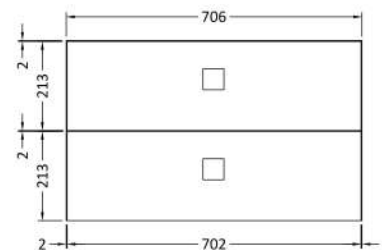

Sales Code: SAR205R

Description: 1000mm Cabinet With Marble Top Rh

Packaging Details

Barcode: 5056211888284

Sales Code: SAR294

Description: 700 W/H 2 Drawer Unit

Product Dimensions

Height (mm):	430
Width (mm):	710
Depth (mm):	480
Nett Weight (kg):	22

Packaging Dimensions

Height (mm):	500
Width (mm):	700
Depth (mm):	470
Gross Weight (kg):	22

Packaging Data

Box Colour:	Brown Cardboard Box
Box Qty:	1
Label Size:	100 x 50
Label Colour:	White Label
Label Qty:	2

Sales Code: SAR260

Description: 300 W/H Side Cabinet

Product Dimensions

Height (mm):	448
Width (mm):	305
Depth (mm):	440
Nett Weight (kg):	14

Packaging Dimensions

Height (mm):	450
Width (mm):	320
Depth (mm):	425
Gross Weight (kg):	14

Sales Code: SMB901

Description: 1000 Sarena Marble Top

Product Dimensions

Height (mm):	18
Width (mm):	1012
Depth (mm):	504
Nett Weight (kg):	18

Packaging Dimensions

Height (mm):	80
Width (mm):	1020
Depth (mm):	514
Gross Weight (kg):	18.5