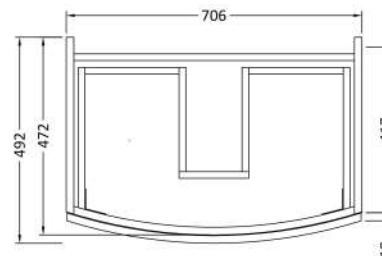

Sales Code: SAR294

Description: 700 W/H 2 Drawer Unit

Product Dimensions

Height (mm):	430
Width (mm):	710
Depth (mm):	480
Nett Weight (kg):	22

Packaging Dimensions

Height (mm):	500
Width (mm):	700
Depth (mm):	470
Gross Weight (kg):	22

Packaging Data

Box Colour:	Brown Cardboard Box
Box Qty:	1
Label Size:	100 x 50
Label Colour:	White Label
Label Qty:	2

Outer Box Dimensions (If Applicable)

Height (mm):	
Width (mm):	
Depth (mm):	
Gross Weight (kg):	
Barcode:	5056211873853

Product Details

Country of Origin:	Ukraine
Fitting Instruction:	No
CE & UKCA:	N/A
FSC Certified Materials:	Yes
Colour:	Dove Grey
Construction Method:	Cam & Wood Dowel
Construction Type:	Rigid
Cabinet Finish:	MFC Smooth Matt
Fascia Finish:	MFC Smooth Matt
Cabinet Thickness (mm):	18
Fascia Thickness (mm):	18
Drawer Included:	Yes
Drawer Type:	80mm High Metal Softclose
No of Shelves:	0
Hinge Type:	Not Applicable
Hinge Included:	Not Applicable
Adjustable Legs:	No
Fixings Included:	Yes
Handle Style:	Modern
Waste Shroud:	Yes
Handle Included:	Yes
Handle Type:	Square