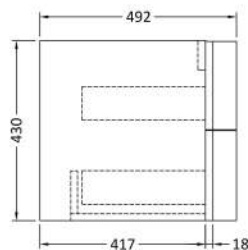

Sales Code: SAR205R

Description: 1000mm Cabinet With Marble Top Rh

Packaging Details

Barcode: 5056211888284

Sales Code: SAR294

Description: 700 W/H 2 Drawer Unit

Product Dimensions

Height (mm):	430
Width (mm):	710
Depth (mm):	480
Nett Weight (kg):	22

Packaging Dimensions

Height (mm):	500
Width (mm):	700
Depth (mm):	470
Gross Weight (kg):	22

Packaging Data

Box Colour:	Brown Cardboard Box
Box Qty:	1
Label Size:	100 x 50
Label Colour:	White Label
Label Qty:	2

Sales Code: SAR260

Description: 300 W/H Side Cabinet

Product Dimensions

Height (mm):	448
Width (mm):	305
Depth (mm):	440
Nett Weight (kg):	14

Packaging Dimensions

Height (mm):	450
Width (mm):	320
Depth (mm):	425
Gross Weight (kg):	14

Sales Code: SMB901

Description: 1000 Sarena Marble Top

Product Dimensions

Height (mm):	18
Width (mm):	1012
Depth (mm):	504
Nett Weight (kg):	18

Packaging Dimensions

Height (mm):	80
Width (mm):	1020
Depth (mm):	514
Gross Weight (kg):	18.5