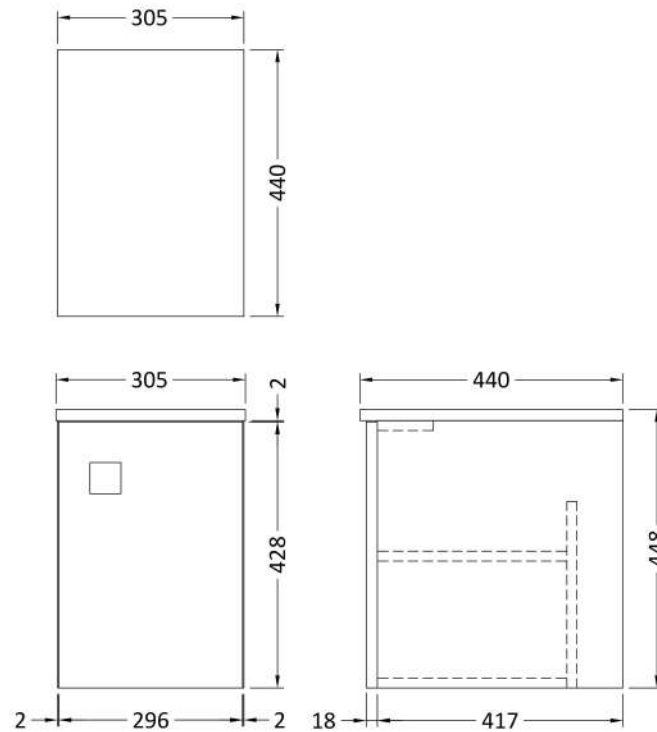

Packaging Dimensions

Height (mm):	500
Width (mm):	700
Depth (mm):	470
Gross Weight (kg):	22

Packaging Data

Box Colour:	Brown Cardboard Box
Box Qty:	1
Label Size:	100 x 50
Label Colour:	White Label
Label Qty:	2

Sales Code: SAR260

Description: 300 W/H Side Cabinet

Product Dimensions

Height (mm):	448
Width (mm):	305
Depth (mm):	440
Nett Weight (kg):	14

Packaging Dimensions

Height (mm):	450
Width (mm):	320
Depth (mm):	425
Gross Weight (kg):	14

Packaging Data

Box Colour:	Brown Cardboard Box
Box Qty:	1
Label Size:	100 x 50
Label Colour:	White Label
Label Qty:	2

Outer Box Dimensions (If Applicable)

Height (mm):	
Width (mm):	
Depth (mm):	
Gross Weight (kg):	
Barcode:	5056211873884

Sales Code: SMB901

Description: 1000 Sarena Marble Top

Product Dimensions

Height (mm):	18
Width (mm):	1012
Depth (mm):	504
Nett Weight (kg):	18

Packaging Dimensions

Height (mm):	80
Width (mm):	1020
Depth (mm):	514
Gross Weight (kg):	18.5