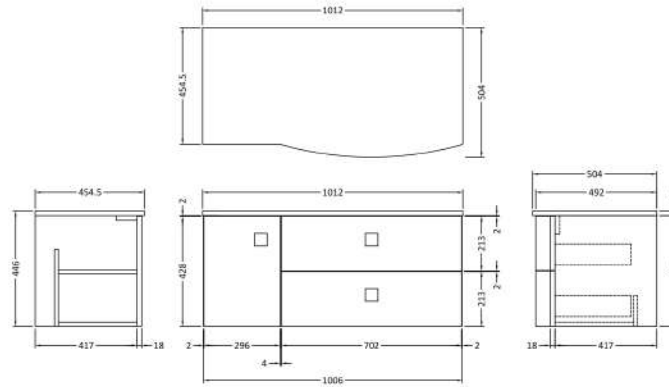

Sales Code: SAR205R

Description: 1000mm Cabinet With Marble Top Rh

Packaging Details

Barcode: 5056211888284

Sales Code: SAR294

Description: 700 W/H 2 Drawer Unit

Product Dimensions

Height (mm):	430
Width (mm):	710
Depth (mm):	480
Nett Weight (kg):	22

Packaging Dimensions

Height (mm):	500
Width (mm):	700
Depth (mm):	470
Gross Weight (kg):	22

Packaging Data

Box Colour:	Brown Cardboard Box
Box Qty:	1
Label Size:	100 x 50
Label Colour:	White Label
Label Qty:	2

Sales Code: SAR260

Description: 300 W/H Side Cabinet

Product Dimensions

Height (mm):	448
Width (mm):	305
Depth (mm):	440
Nett Weight (kg):	14

Packaging Dimensions

Height (mm):	450
Width (mm):	320
Depth (mm):	425
Gross Weight (kg):	14

Sales Code: SMB901

Description: 1000 Sarena Marble Top

Product Dimensions

Height (mm):	18
Width (mm):	1012
Depth (mm):	504
Nett Weight (kg):	18

Packaging Dimensions

Height (mm):	80
Width (mm):	1020
Depth (mm):	514
Gross Weight (kg):	18.5