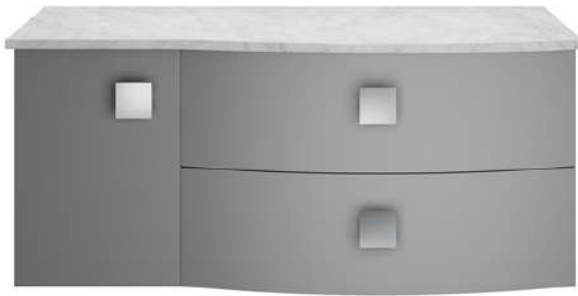

Sales Code: SAR205R

Description: 1000mm Cabinet With Marble Top Rh

Packaging Details

Barcode: 5056211888284

Sales Code: SAR294

Description: 700 W/H 2 Drawer Unit

Product Dimensions

Height (mm):	430
Width (mm):	710
Depth (mm):	480
Nett Weight (kg):	22

Packaging Dimensions

Height (mm):	500
Width (mm):	700
Depth (mm):	470
Gross Weight (kg):	22

Packaging Data

Box Colour:	Brown Cardboard Box
Box Qty:	1
Label Size:	100 x 50
Label Colour:	White Label
Label Qty:	2

Outer Box Dimensions (If Applicable)

Height (mm):	
Width (mm):	
Depth (mm):	
Gross Weight (kg):	
Barcode:	5056211873853

Product Details

Country of Origin:	Ukraine
Fitting Instruction:	No
CE & UKCA:	N/A
FSC Certified Materials:	Yes
Colour:	Dove Grey
Construction Method:	Cam & Wood Dowel
Construction Type:	Rigid
Cabinet Finish:	MFC Smooth Matt
Fascia Finish:	MFC Smooth Matt
Cabinet Thickness (mm):	18
Fascia Thickness (mm):	18
Drawer Included:	Yes
Drawer Type:	80mm High Metal Softclose
No of Shelves:	0
Hinge Type:	Not Applicable
Hinge Included:	Not Applicable
Adjustable Legs:	No
Fixings Included:	Yes
Handle Style:	Modern
Waste Shroud:	Yes
Handle Included:	Yes
Handle Type:	Square

Sales Code: SAR260

Description: 300 W/H Side Cabinet

Product Dimensions

Height (mm):	448
Width (mm):	305
Depth (mm):	440
Nett Weight (kg):	14

Packaging Dimensions

Height (mm):	450
Width (mm):	320
Depth (mm):	425
Gross Weight (kg):	14