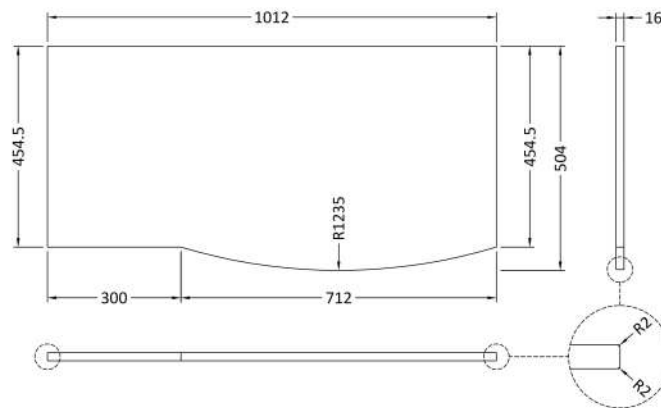

Packaging Dimensions

Height (mm):	500
Width (mm):	700
Depth (mm):	470
Gross Weight (kg):	22

Packaging Data

Box Colour:	Brown Cardboard Box
Box Qty:	1
Label Size:	100 x 50
Label Colour:	White Label
Label Qty:	2

Sales Code: SAR260

Description: 300 W/H Side Cabinet

Product Dimensions

Height (mm):	448
Width (mm):	305
Depth (mm):	440
Nett Weight (kg):	14

Packaging Dimensions

Height (mm):	450
Width (mm):	320
Depth (mm):	425
Gross Weight (kg):	14

Packaging Data

Box Colour:	Brown Cardboard Box
Box Qty:	1
Label Size:	100 x 50
Label Colour:	White Label
Label Qty:	2

Outer Box Dimensions (If Applicable)

Height (mm):	
Width (mm):	
Depth (mm):	
Gross Weight (kg):	
Barcode:	5056211873884

Sales Code: SMB901

Description: 1000 Sarena Marble Top

Product Dimensions

Height (mm):	18
Width (mm):	1012
Depth (mm):	504
Nett Weight (kg):	18

Packaging Dimensions

Height (mm):	80
Width (mm):	1020
Depth (mm):	514
Gross Weight (kg):	18.5