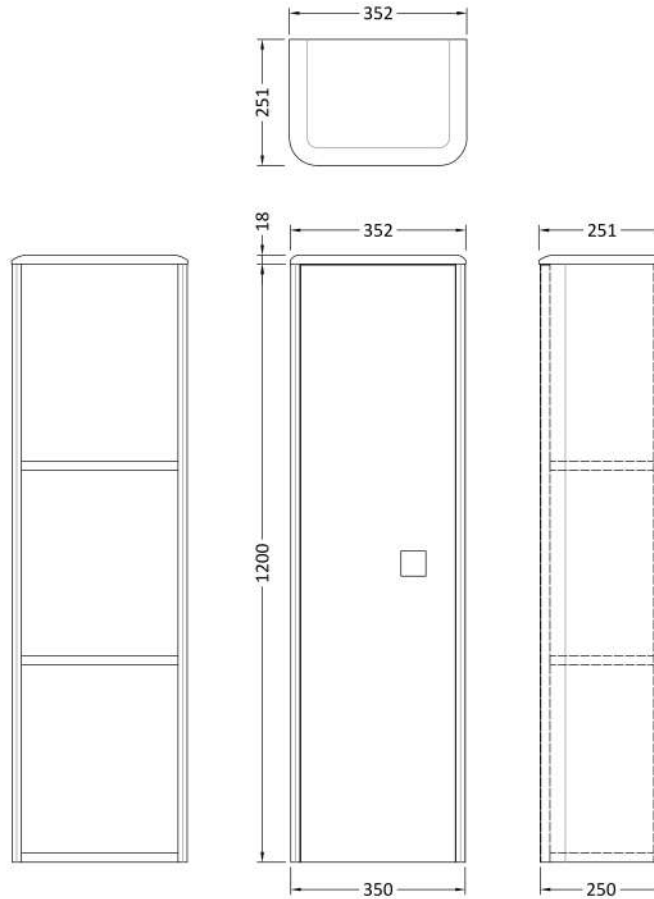

### Product Dimensions

Height (mm):	1200
Width (mm):	350
Depth (mm):	250
Nett Weight (kg):	36

### Packaging Dimensions

Height (mm):	1230
Width (mm):	390
Depth (mm):	290
Gross Weight (kg):	36

### Packaging Data

Box Colour:	Brown Cardboard Box
Box Qty:	1
Label Size:	100 x 50
Label Colour:	White Label
Label Qty:	2

### Outer Box Dimensions (If Applicable)

Height (mm):	
Width (mm):	
Depth (mm):	
Gross Weight (kg):	
Barcode:	5056211873945