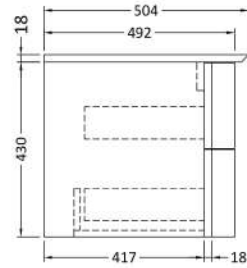

Sales Code: SAR301

Description: 700 W/H 2 Drawer Unit & Basin

Packaging Details

Barcode: 5056211875024