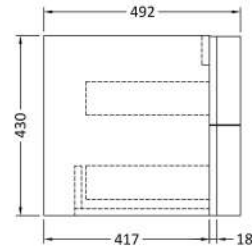

### Product Dimensions

Height (mm):	430
Width (mm):	710
Depth (mm):	480
Nett Weight (kg):	22

### Packaging Dimensions

Height (mm):	500
Width (mm):	700
Depth (mm):	470
Gross Weight (kg):	22

### Product Dimensions

Height (mm):	130
Width (mm):	712
Depth (mm):	504
Nett Weight (kg):	10

### Packaging Dimensions

Height (mm):	140
Width (mm):	722
Depth (mm):	515
Gross Weight (kg):	10