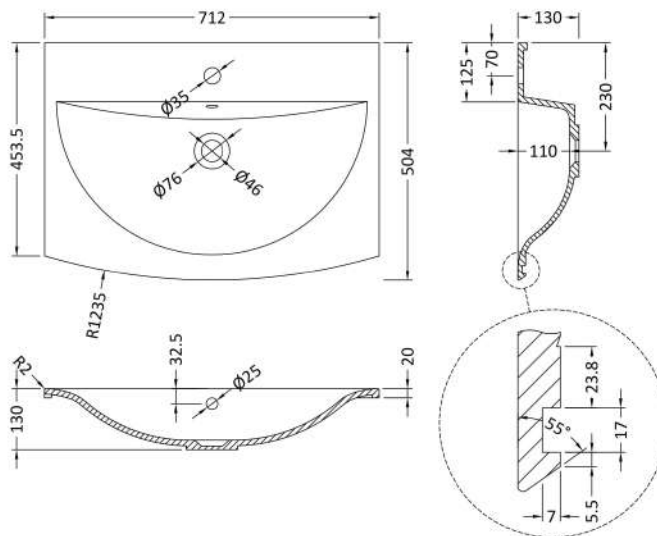

### Product Dimensions

Height (mm):	430
Width (mm):	710
Depth (mm):	480
Nett Weight (kg):	22

### Outer Box Dimensions (If Applicable)

Height (mm):	
Width (mm):	
Depth (mm):	
Gross Weight (kg):	
Barcode:	5056211873860

### Product Dimensions

Height (mm):	130
Width (mm):	712
Depth (mm):	504
Nett Weight (kg):	10

### Packaging Dimensions

Height (mm):	140
Width (mm):	722
Depth (mm):	515
Gross Weight (kg):	10