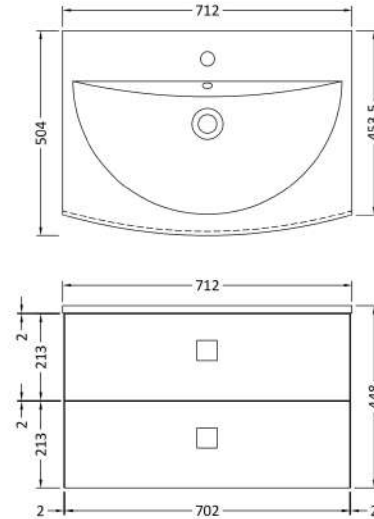

Sales Code: SAR301

Description: 700 W/H 2 Drawer Unit & Basin

Packaging Details

Barcode: 5056211875024