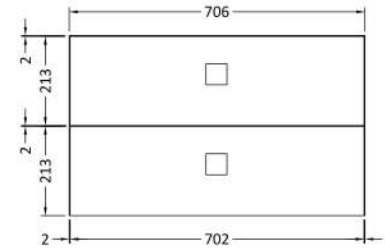

### Product Dimensions

Height (mm):	430
Width (mm):	710
Depth (mm):	480
Nett Weight (kg):	22

### Packaging Dimensions

Height (mm):	500
Width (mm):	700
Depth (mm):	470
Gross Weight (kg):	22

### Product Dimensions

Height (mm):	130
Width (mm):	712
Depth (mm):	504
Nett Weight (kg):	10

### Packaging Dimensions

Height (mm):	140
Width (mm):	722
Depth (mm):	515
Gross Weight (kg):	10