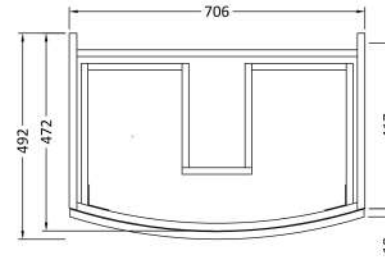

### Product Dimensions

Height (mm):	430
Width (mm):	710
Depth (mm):	480
Nett Weight (kg):	22

### Packaging Dimensions

Height (mm):	500
Width (mm):	700
Depth (mm):	470
Gross Weight (kg):	22

### Product Dimensions

Height (mm):	130
Width (mm):	712
Depth (mm):	504
Nett Weight (kg):	10

### Packaging Dimensions

Height (mm):	140
Width (mm):	722
Depth (mm):	515
Gross Weight (kg):	10