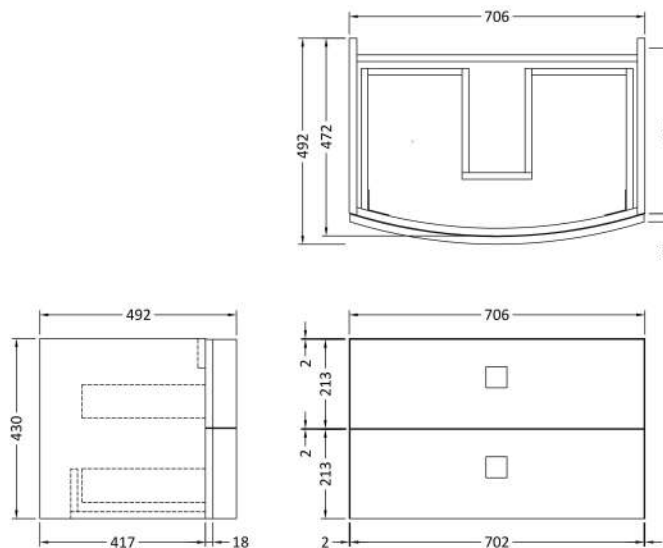

### Product Dimensions

Height (mm):	430
Width (mm):	710
Depth (mm):	480
Nett Weight (kg):	22

### Packaging Dimensions

Height (mm):	500
Width (mm):	700
Depth (mm):	470
Gross Weight (kg):	22

### Product Dimensions

Height (mm):	448
Width (mm):	305
Depth (mm):	440
Nett Weight (kg):	14

### Product Dimensions

Height (mm):	130
Width (mm):	1012
Depth (mm):	504
Nett Weight (kg):	13.5