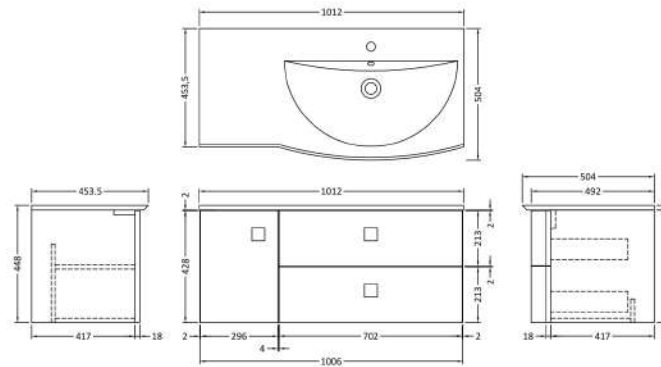

Sales Code: SAR302R

Description: 1000 W/H 2 Drawer Unit & Basin Rh

Packaging Details

Barcode: 5056211875086