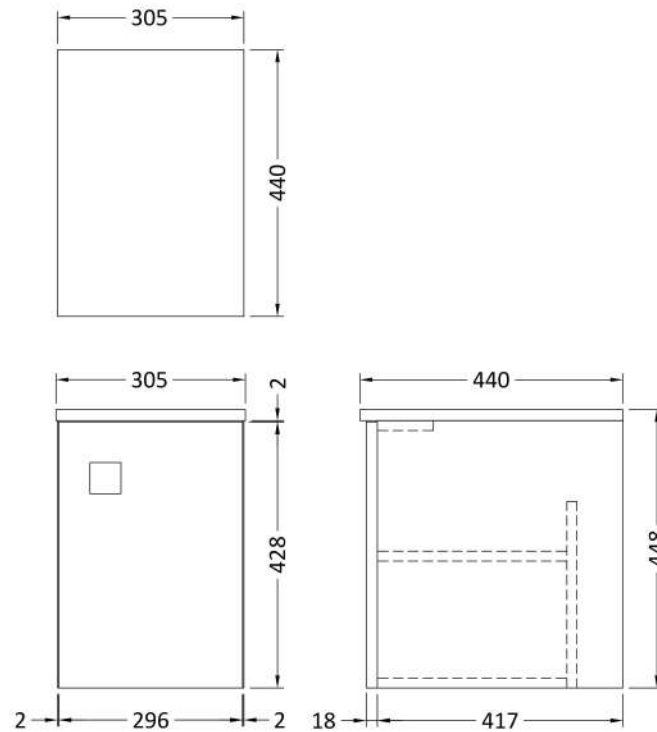

### Product Dimensions

Height (mm):	430
Width (mm):	710
Depth (mm):	480
Nett Weight (kg):	22

### Outer Box Dimensions (If Applicable)

Height (mm):	
Width (mm):	
Depth (mm):	
Gross Weight (kg):	
Barcode:	5056211873860

### Product Dimensions

Height (mm):	448
Width (mm):	305
Depth (mm):	440
Nett Weight (kg):	14

### Product Dimensions

Height (mm):	130
Width (mm):	1012
Depth (mm):	504
Nett Weight (kg):	13.5