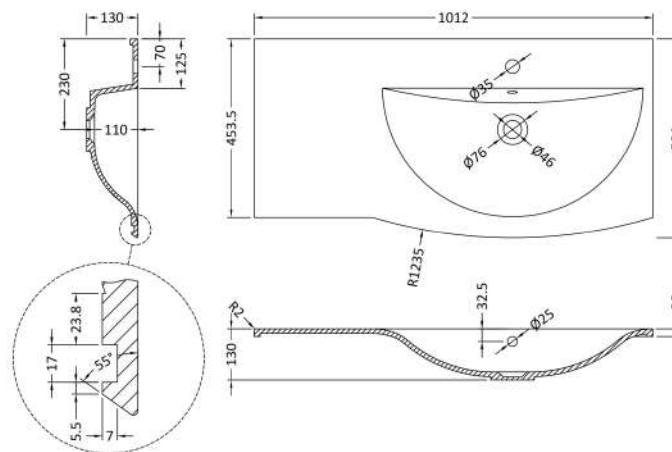

### Outer Box Dimensions (If Applicable)

Height (mm):	
Width (mm):	
Depth (mm):	
Gross Weight (kg):	
Barcode:	5056211873860

### Product Dimensions

Height (mm):	448
Width (mm):	305
Depth (mm):	440
Nett Weight (kg):	14

### Outer Box Dimensions (If Applicable)

Height (mm):	
Width (mm):	
Depth (mm):	
Gross Weight (kg):	
Barcode:	5056211873891

### Product Dimensions

Height (mm):	130
Width (mm):	1012
Depth (mm):	504
Nett Weight (kg):	13.5